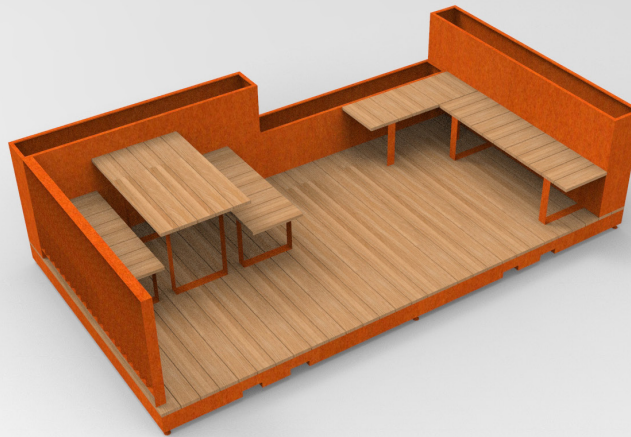

Parklets Modular

EXAMPLE 1

EXAMPLE 2

EXAMPLE 3