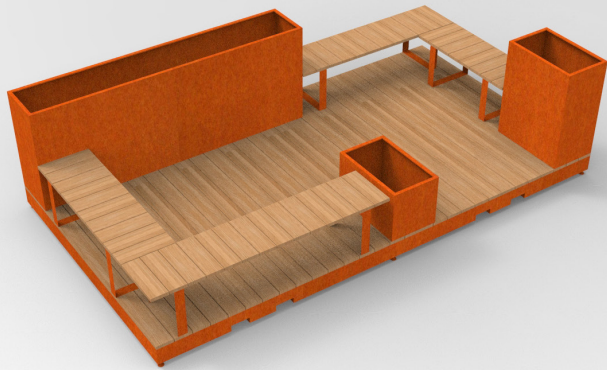

Parklets Modular

EXAMPLE 1