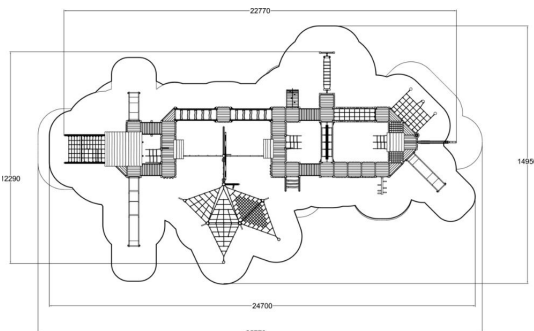

Balancing
5

Bridges
3

Climbing
12

Dynamic
4

Meeting points
3

Play panels
2

Roofs
5

Slides
3

The most expansive vessel in our fleet, Ship Gloria is more than just a piece of playground equipment; it's a swash-buckling experience that must be seen to be believed. Bursting with play value, Gloria boasts a center mast exceeding six meters in height, eight bridges, seven access elements, four climbing entrances, three slides, three climbing nets, a rotating ladder, and numerous other play features. Ship Gloria's play value is exceptional, as it affords users the opportunities to develop and strengthen their physical and mental abilities through play. Its strong, sturdy construction allows for a greater number of users to play together at once, and its open towers provide long lines of sight and the feel of being on a real ship out at sea. Ideal for theming, Ship Gloria can be customized and branded to meet your needs, and modified to accommodate virtually any, larger setting. The perfect solution to a large, empty space; Ship Gloria is ready to set sail at a playground near you.

User age	3+
Number of users	92
Product length, mm	22770
Product width, mm	12250
Product height, mm	6200
Impact area, m ²	216.3
Falling space, m ²	234.6
Height required, mm	6200
Max. free fall height, mm	2900
Safety info	EN 1176-1, 3 TÜV
Installation time (for 1), H	170
Wood	