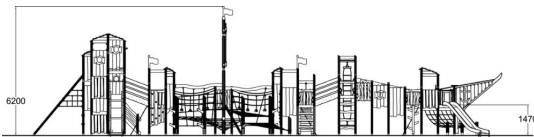

Balancing
5

Bridges
3

Climbing
12

Dynamic
4

Meeting points
3

Play panels
2

Roofs
5

Slides
3

The most expansive vessel in our fleet, Ship Gloria is more than just a piece of playground equipment; it's a swash-buckling experience that must be seen to be believed. Bursting with play value, Gloria boasts a center mast exceeding six meters in height, eight bridges, seven access elements, four climbing entrances, three slides, three climbing nets, a rotating ladder, and numerous other play features. Ship Gloria's play value is exceptional, as it affords users the opportunities to develop and strengthen their physical and mental abilities through play. Its strong, sturdy construction allows for a greater number of users to play together at once, and its open towers provide long lines of sight and the feel of being on a real ship out at sea. Ideal for theming, Ship Gloria can be customized and branded to meet your needs, and modified to accommodate virtually any, larger setting. The perfect solution to a large, empty space; Ship Gloria is ready to set sail at a playground near you.

User age	3+
Number of users	92
Product length, mm	22770
Product width, mm	12250
Product height, mm	6200
Impact area, m ²	216.3
Falling space, m ²	234.6
Height required, mm	6200
Max. free fall height, mm	2900
Safety info	EN 1176-1, 3 TÜV
Installation time (for 1), H	170
Wood	