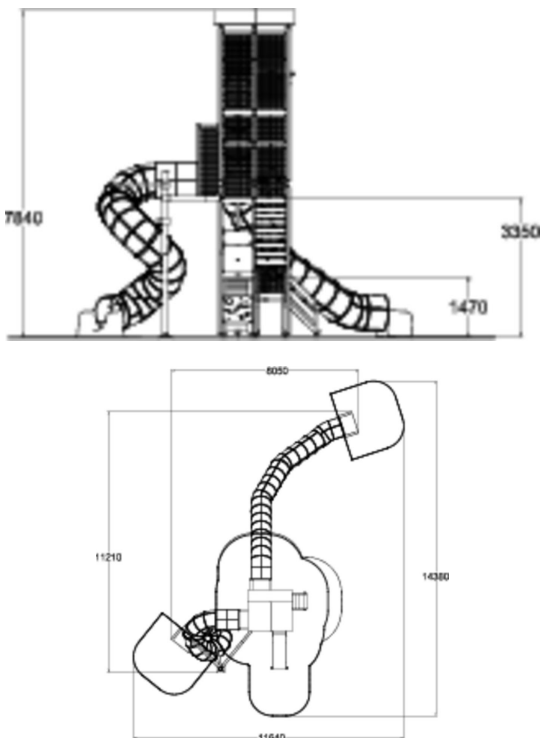

-  Climbing
2
-  Play panels
3
-  Roofs
1
-  Slides
3
-  Towers
4

One of the best features of a playground is a tower where you can climb up to see the surroundings from a birds' perspective! This nearly eight meters tall tower offers the view safely behind the metal mesh walls. The see-through floor and wall panels, big tube slides, activity panels and many more features in this landmark will make long lasting memories to everyone! Choose the colours of the laminate wall panels and the posts to match with your design! Play panels: Labyrinth, Roulette and Starfish

User age	2+
Number of users	36
Product length, mm	11210
Product width, mm	8050
Product height, mm	7840
Impact area, m ²	43.2
Falling space, m ²	45.5
Height required, mm	8000
Max. free fall height, mm	1470
Installation time (for 1), H	42