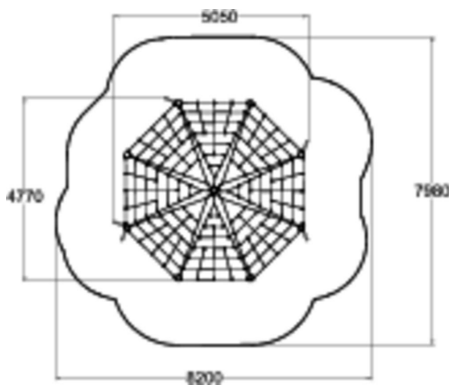

FAIRY CIRCUS

The Fairy Circus is a beautiful and inclusive nature play product which offers a nice climbing challenge, as well as a hammock type lounging area on any schoolyard or park! Two of the nets have tighter mesh, which makes the product easier to play and rest also for disabled persons. The eight triangle shaped nets are placed on one level at the middle post, but the wide part is installed on four different levels from 350 mm to 1550 mm. Some posts have also “grown” branches, which will give even more excitement to climbing.

User age	3+
Number of users	28
Product length, mm	5050
Product width, mm	4770
Product height, mm	2700
Impact area, m ²	52.4
Falling space, m ²	52.4
Height required, mm	3630
Max. free fall height, mm	1760
Safety info	EN 1176-1 TÜV
Installation time (for 1), H	8
Foundation options	Deep mounting Surface mounting