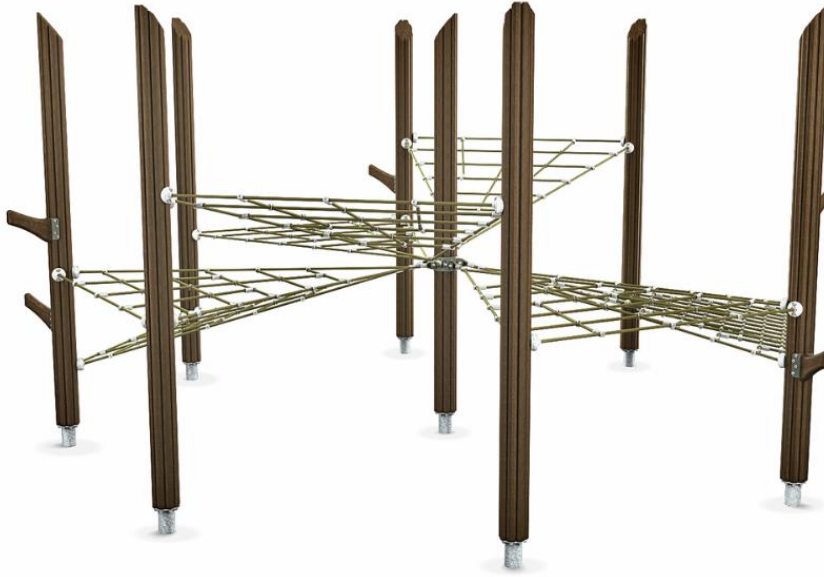

FAIRY CIRCUS

The Fairy Circus is a beautiful and inclusive nature play product which offers a nice climbing challenge, as well as a hammock type lounging area on any schoolyard or park! Two of the nets have tighter mesh, which makes the product easier to play and rest also for disabled persons. The eight triangle shaped nets are placed on one level at the middle post, but the wide part is installed on four different levels from 350 mm to 1550 mm. Some posts have also “grown” branches, which will give even more excitement to climbing.

User age	3+
Number of users	28
Product length, mm	5050
Product width, mm	4770
Product height, mm	2700
Impact area, m ²	52.4
Falling space, m ²	52.4
Height required, mm	3630
Max. free fall height, mm	1760
Safety info	EN 1176-1 TÜV
Installation time (for 1), H	8
Foundation options	Deep mounting Surface mounting