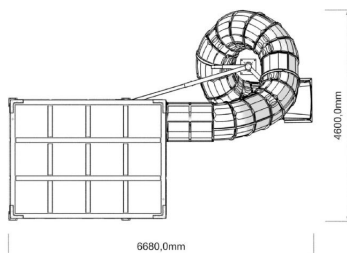

-  Balancing
1
-  Climbing
4
-  Crawling
3
-  Dynamic
1
-  Meeting points
2
-  Roofs
1
-  Slides
1
-  Towers
1

The vertical cuboid has three nets that can be used to climb up to a height of over 3 metres – all the way to the horizontal cuboid on the next level. The transparent walls offer a great view of the surroundings, and the bird's nest swing and balancing ball are great places for observing. The long tube slide offers a fun, yet safe way of coming down. Tube slide available also in stainless steel.

User age	6+
Number of users	37
Product length, mm	6650
Product width, mm	4600
Product height, mm	6200
Impact area, m ²	7.4
Falling space, m ²	20.2
Height required, mm	6200
Max. free fall height, mm	1000
Safety info	EN 1176-1, 3 TÜV
Installation time (for 1), H	48
Foundation options	Surface mounting
Wood	