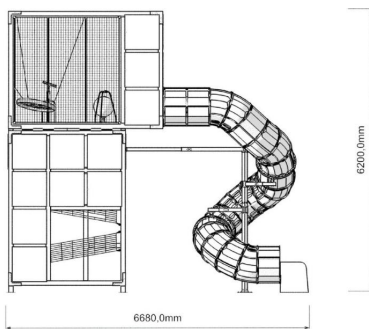

-  Balancing
1
-  Climbing
4
-  Crawling
3
-  Dynamic
1
-  Meeting points
2
-  Roofs
1
-  Slides
1
-  Towers
1

The vertical cuboid has three nets that can be used to climb up to a height of over 3 metres – all the way to the horizontal cuboid on the next level. The transparent walls offer a great view of the surroundings, and the bird's nest swing and balancing ball are great places for observing. The long tube slide offers a fun, yet safe way of coming down. Tube slide available also in stainless steel.

User age	6+
Number of users	37
Product length, mm	6650
Product width, mm	4600
Product height, mm	6200
Impact area, m ²	7.4
Falling space, m ²	20.2
Height required, mm	6200
Max. free fall height, mm	1000
Safety info	EN 1176-1, 3 TÜV
Installation time (for 1), H	48
Foundation options	Surface mounting
Wood	