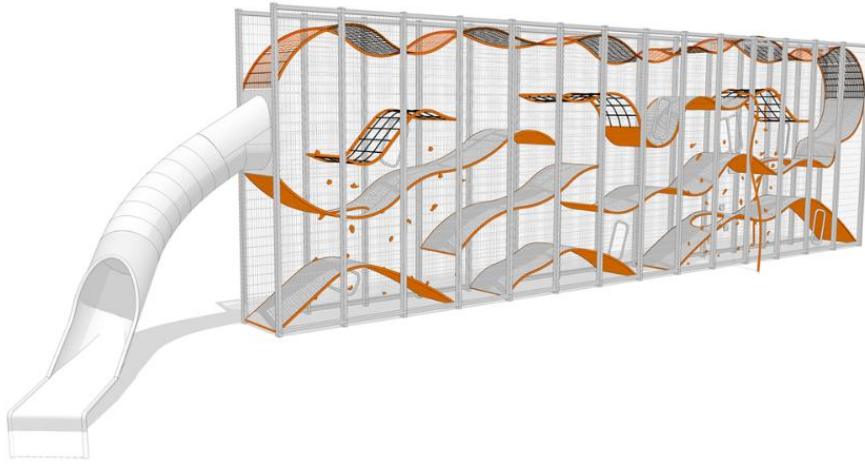

## 400114ES

## WALL-HOLLA 14 WITH EXTERNAL SLIDE

Wall-Holla is a perfect solution where the space is limited but high capacity needed. It grows vertically and offers 5-6 times more play space than a playground of the same surface area, naturally making the safety area required smaller.

|                              |                                   |
|------------------------------|-----------------------------------|
| User age                     | 5+                                |
| Number of users              | 42                                |
| Product length, mm           | 20542                             |
| Product width, mm            | 3837                              |
| Product height, mm           | 4902                              |
| Impact area, m <sup>2</sup>  | 102.9                             |
| Max. free fall height, mm    | 2800                              |
| Installation time (for 1), H | 128                               |
| Foundation options           | Deep mounting<br>Surface mounting |