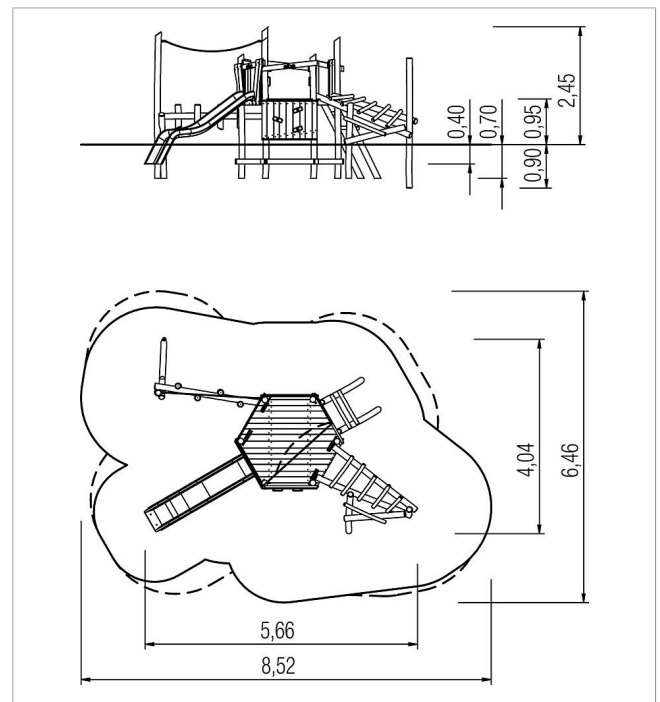

5 45 321 0630 0

paradiso play unit Levi, solo

made in germany

Scope of delivery

- 6x post unit: robinia
- 1x platform unit: robinia
- 1x chicken ladder: robinia
- 1x climbing panel: robinia
- 1x floating piles: robinia, plastic-coated steel rope
- 1x ladder sloped: robinia
- 1x slide entry board: robinia
- 3x walk-through protection: robinia
- 2x set of climbing grips: aluminium, plastic-coated
- 6x squared timber: robinia

	Material	Robinia natural
	Foundation level	FL 3
	Minimum space	852x646x275 cm
	Free falling height	95 cm
	Impact protection net	38,0 m ²
	Foundations	12x CF