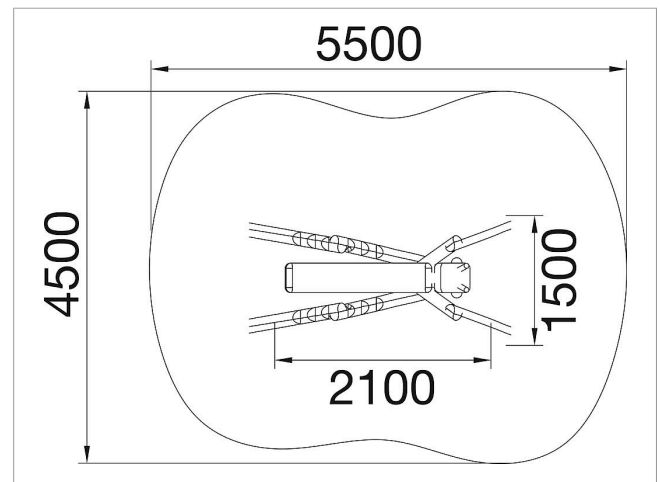

5 45 154 0532 1

**eibe paradiso
grasshopper Grilli**

made in germany

Scope of delivery

1x climbing figure

	Material	Robinia
	Foundation level	FL 3
	Minimum space	5,5x4,5 m
	Free falling height	100 cm
	Impact protection net	ca. 24 m ²
	Foundations	6x CF