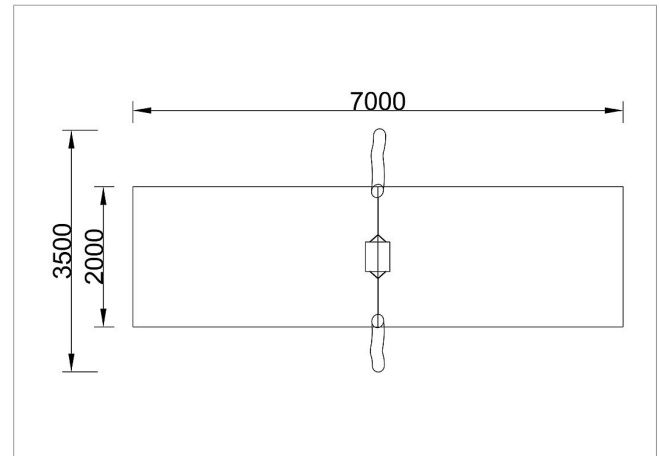

5 45 113 0530 6

**eibe paradiso toddler  
Swing with toddler  
seat**

made in germany

1+

**Scope of delivery**

2x posts  
1x toddler swing seat

	Material	Robinia
	Foundation level	FL 3
	Minimum space	7x 3,5 m
	Free falling height	100 cm
	Impact protection net	ca. 22 m <sup>2</sup>
	Foundations	2x CF