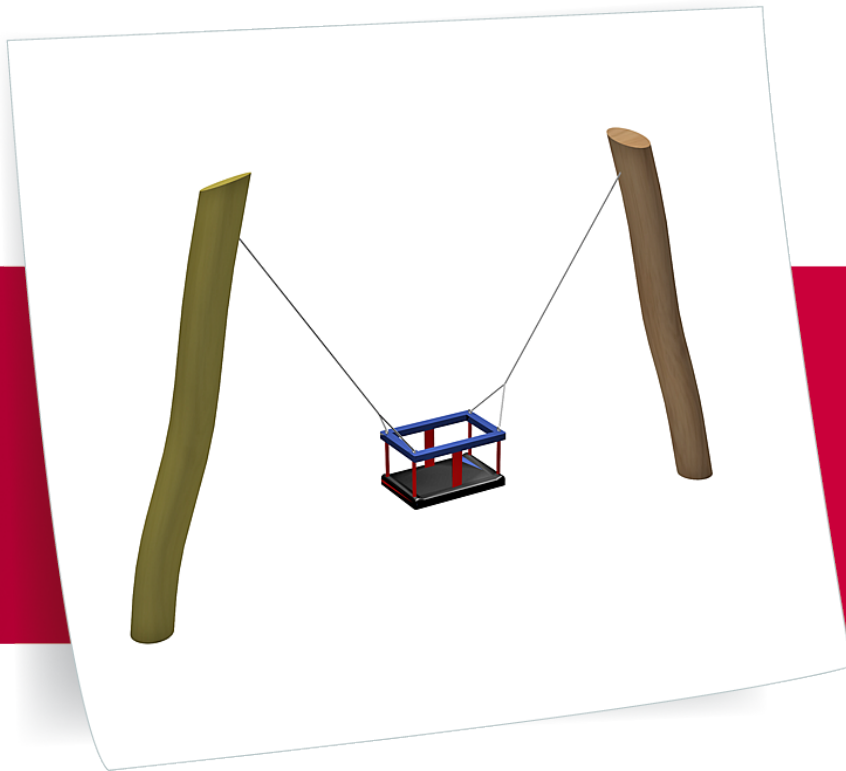

5 45 113 0530 6

**eibe paradiso toddler  
Swing with toddler  
seat**

made in germany

1+

**Scope of delivery**

2x posts  
1x toddler swing seat

	Material	Robinia
	Foundation level	FL 3
	Minimum space	7x 3,5 m
	Free falling height	100 cm
	Impact protection net	ca. 22 m <sup>2</sup>
	Foundations	2x CF