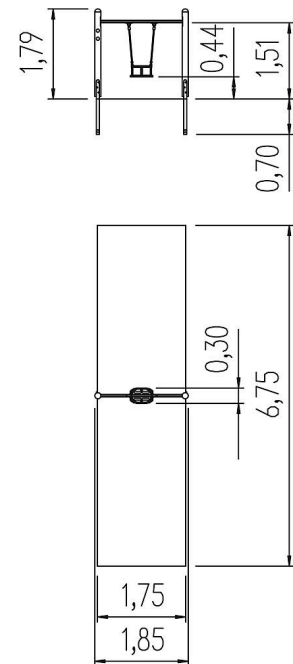

5 59 812 0412 1

eibe minimondo Little Daisy Swing

made in germany

1+

Scope of delivery

1 swing frame: pressure-impregnated SW,
powder-coated steel
1 seat: rubber
Post shoes: hot-dip galvanised steel

	Material	Larch oiled
	Foundation level	FL 3
	Minimum space	675x185x200 cm
	Free falling height	93 cm
	Impact protection net	19,5 m ²
	Foundations	2x CF
	Assembly	2 people/1 h
	Largest section	Ø 14x174 cm
	Heaviest section	17 kg