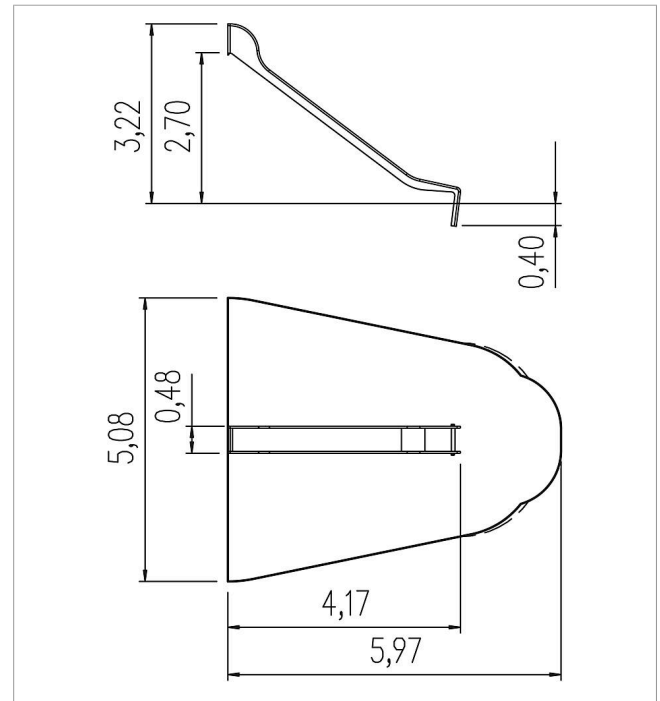

5 40 103 1210 0

**Attachment slide
stainless steel PH 270
cm**

made in germany

3+

Scope of delivery

1 mounted slide, stainless steel

	Material	Stainless steel
	Foundation level	FL 1
	Minimum space	597x508x450 cm
	Free falling height	270 cm
	Impact protection net	23 m ²
	Foundations	1x CF