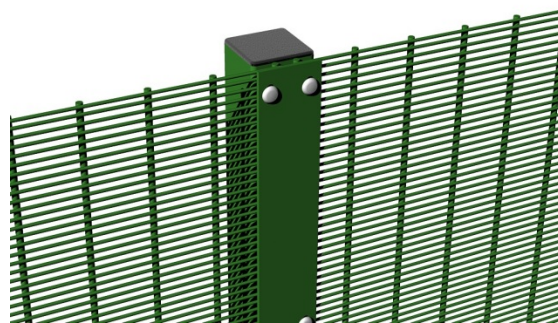

### Features & Benefits:

- Designed with thicker 8mm vertical wires to eliminate the need for a double skin 358 mesh system and reduce attack effectiveness
- Increased security with a single panel system and improves installation time
- Manufactured to the traditional 358 mesh pattern regularly associated with prisons
- The tight welded mesh offers no climbing aids and mitigates attack by hand and powered tools
- Open mesh pattern provides excellent visibility
- Single panel heights can be supplied of up to a maximum of 5.2 metres
- Panel is flush to the post and fixed to posts using a dual fixing full length clamp bar

### Description:

**HiSec Super8 DualFix** has been developed in consultation with the Home Office as our premier high security system, aimed at high profile and sensitive sites requiring the greatest perimeter protection. It is based on HiSec, but is even stronger, presenting a formidable barrier to anyone trying to gain unauthorised access. The 4mm horizontal wires remain the same however the vertical wires in HiSec Super8 comes with 8mm diameter with 76.2mm spacing.

The **HiSec Super8 DualFix** system is fixed to the post using a full length clamp bar with overlapped panels for added strength and security. A 80mm plate clamp bar and non-removable external fixings leave no weakness in the fence line. Slotted fixing holes ensure installation is easy and leaves a neat, flush fitting.

Vehicle access gates are double leaf (single leaf vehicle gates available) 3.0m wide (or width to suit), framed in 100mm x 50mm RHS, with Zaun HiSec Super mesh bolted onto the frame using the Zaun picture frame design, with drop bolts and slide latch. Gate supplied with rubber bump stop and 2 x suitable gate posts.