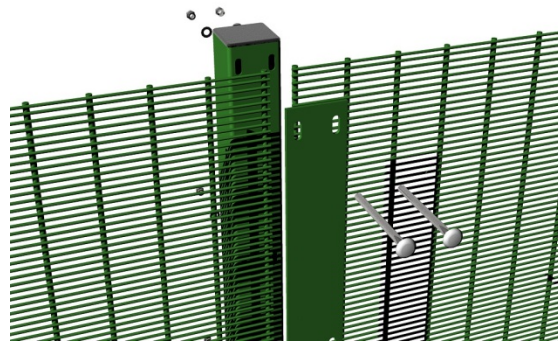

### Features & Benefits:

- Designed with thicker 8mm vertical wires to eliminate the need for a double skin 358 mesh system and reduce attack effectiveness
- Increased security with a single panel system and improves installation time
- Manufactured to the traditional 358 mesh pattern regularly associated with prisons
- The tight welded mesh offers no climbing aids and mitigates attack by hand and powered tools
- Open mesh pattern provides excellent visibility
- Single panel heights can be supplied of up to a maximum of 5.2 metres
- Panel is flush to the post and fixed to posts using a dual fixing full length clamp bar

### Description:

**HiSec Super8 DualFix** has been developed in consultation with the Home Office as our premier high security system, aimed at high profile and sensitive sites requiring the greatest perimeter protection. It is based on HiSec, but is even stronger, presenting a formidable barrier to anyone trying to gain unauthorised access. The 4mm horizontal wires remain the same however the vertical wires in HiSec Super8 comes with 8mm diameter with 76.2mm spacing.

The **HiSec Super8 DualFix** system is fixed to the post using a full length clamp bar with overlapped panels for added strength and security. A 80mm plate clamp bar and non-removable external fixings leave no weakness in the fence line. Slotted fixing holes ensure installation is easy and leaves a neat, flush fitting.

Vehicle access gates are double leaf (single leaf vehicle gates available) 3.0m wide (or width to suit), framed in 100mm x 50mm RHS, with Zaun HiSec Super mesh bolted onto the frame using the Zaun picture frame design, with drop bolts and slide latch. Gate supplied with rubber bump stop and 2 x suitable gate posts.