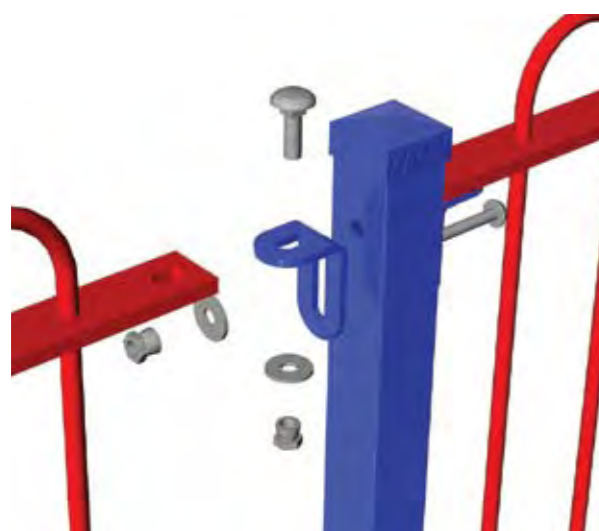

Sports & Play Fencing Systems:
Bow Top Play

Attractive and safe, when it matters

Slotted cleats allow panels to be installed either on the flat or stepped as desired. Mid panel feet support the panel and prevent sagging.

Bow Top is an attractive system that is often used around play areas. Zaun's Bow Top Play follows RoSPA guidelines to make it as safe as possible.

The nature of the Bow Top system means that parents have an unobstructed view of their children in the play area, and the system itself means that children can play safely. The bars and 'bows' are spaced so as to minimize the chance of wrist or neck trap occurring. Gates are also designed with safety in mind. Both the hinge and the opening side are finger-trap free and an optional self closer means the gate can shut automatically, reducing the chance of children wandering out or dogs wandering in. The vertical bars are very difficult for children to climb and so help ensure they stay in the play area. All Bow Top posts, panels and gates are hot-dip galvanised.

See also Bow Top Urban page 50-51.

For additional fixtures, fittings and options see pages 62-63

Off-set hinge eliminates finger trap

Slotted cleats make stepping on site easy

Specifications

Height Available	Posts	Post Centres	Panels fixed to posts
0.5 - 1.5m	Square hollow Section	2.76m	Using slotted cleats, cup square bolts and shear off nuts

Detail Specifications

Fence Height	Bar Thickness	Bar Centres	Post Section	Rail	Finish
0.5 - 1.2m	12mm	101mm	50 x 50mm	40 x 10mm	Hot dip galvanised to BSEN 1461:1999 Powder coating optional. (See page 67 for colour options)
1.25 - 1.5m	16mm	110mm	50 x 50mm	40 x 10mm	