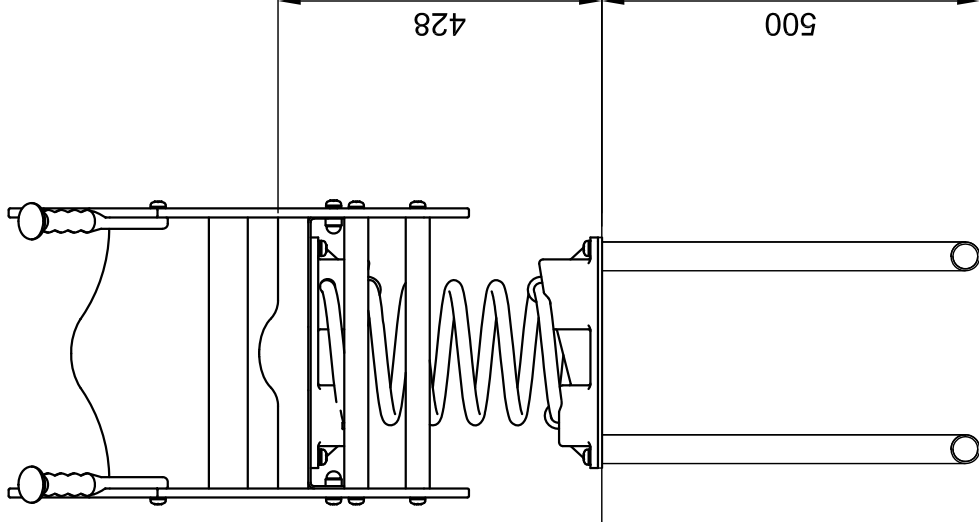

Ssb140 Denzel the Dragon Springie

Scale 1:50

Rev 00

Sutcliffe Play
design
make
play

DO NOT SCALE THIS DRAWING