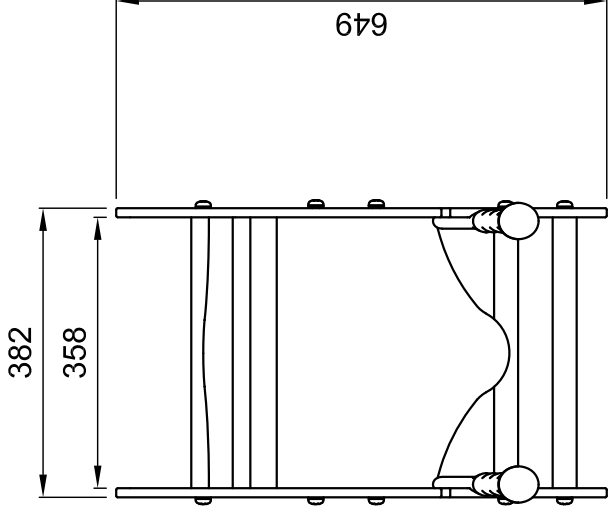

Ssb140 Denzel the Dragon Springie

Scale 1:50

Rev 00

Sutcliffe Play
design
make
play

DO NOT SCALE THIS DRAWING