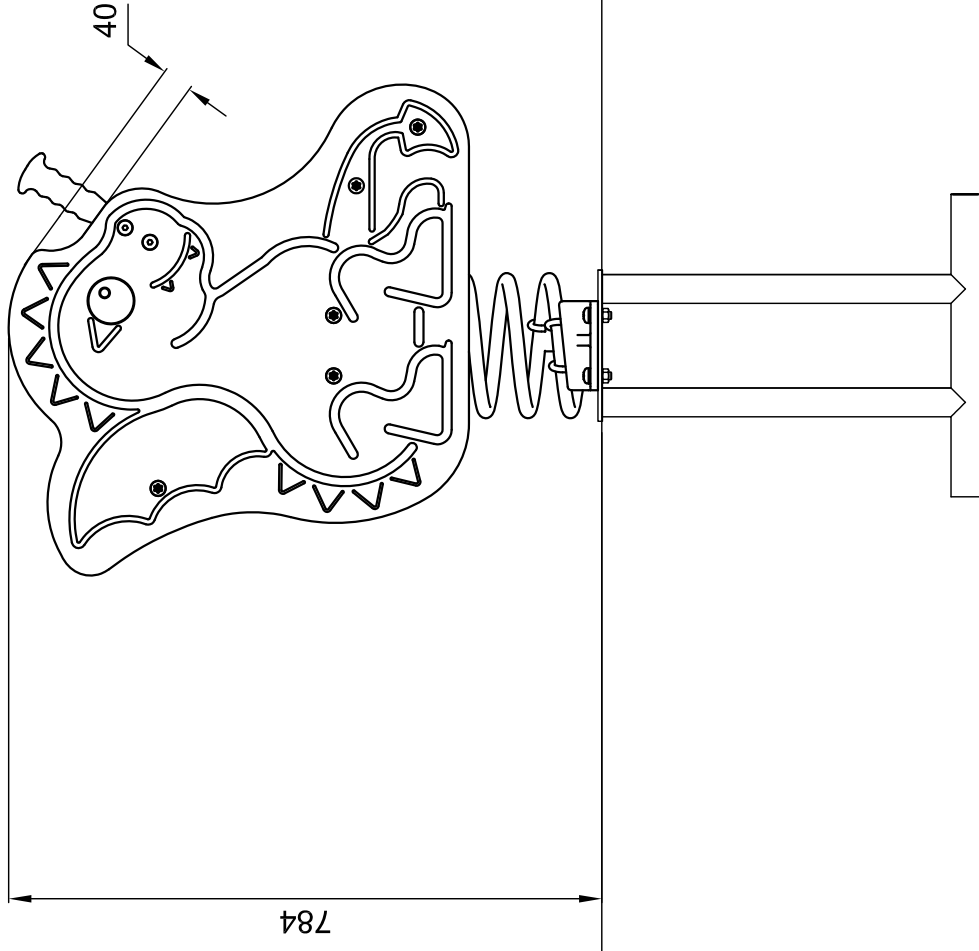

Ssb140 Denzel the Dragon Springie

Scale 1:50

Rev 00

Sutcliffe Play
design
make
play

DO NOT SCALE THIS DRAWING