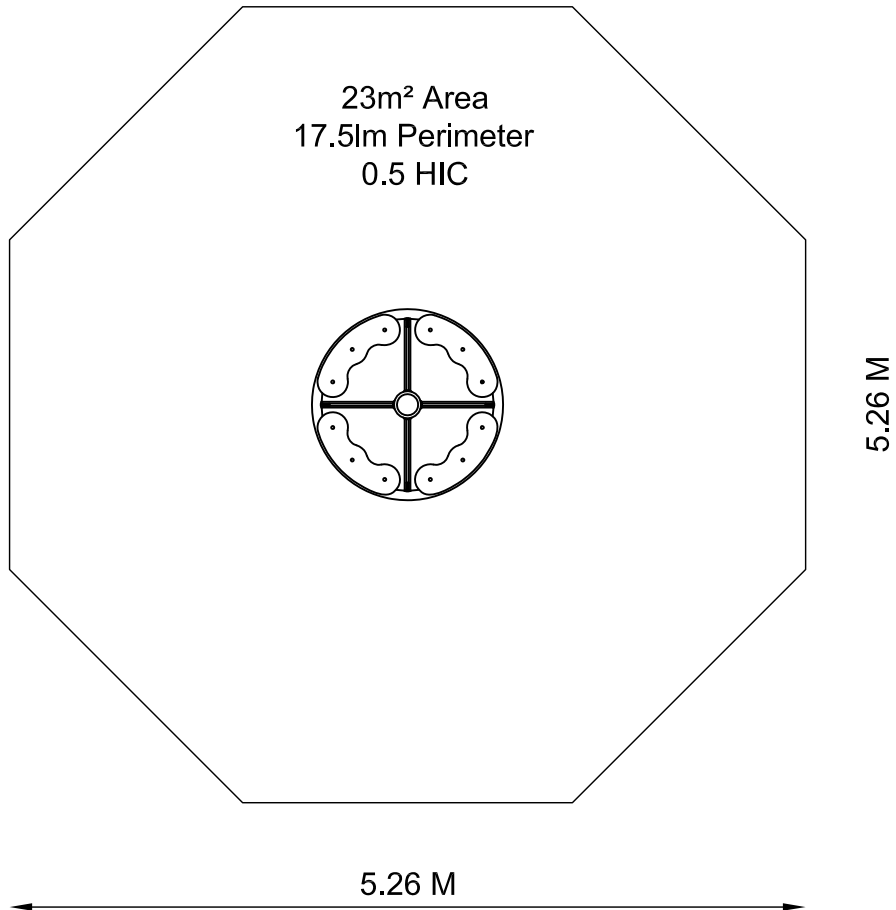

Whirlybob

SWD700

Drawn PM
Rev 00

Scale 1:50 @ A4 16.07.18

design
make
play
SutcliffePlay

SAFETY SURFACING
AREA 23m²
PERIMETER 17.5 Lm
HIC 0.5m

PRODUCT SPECIFICS
Age Range 2 - 8 Years
Play Type Physical, Locomotor & Social.

**DO NOT SCALE FROM THIS DRAWING
THIS DRAWING MUST NOT BE USED
FOR INSTALLATION PURPOSES.**