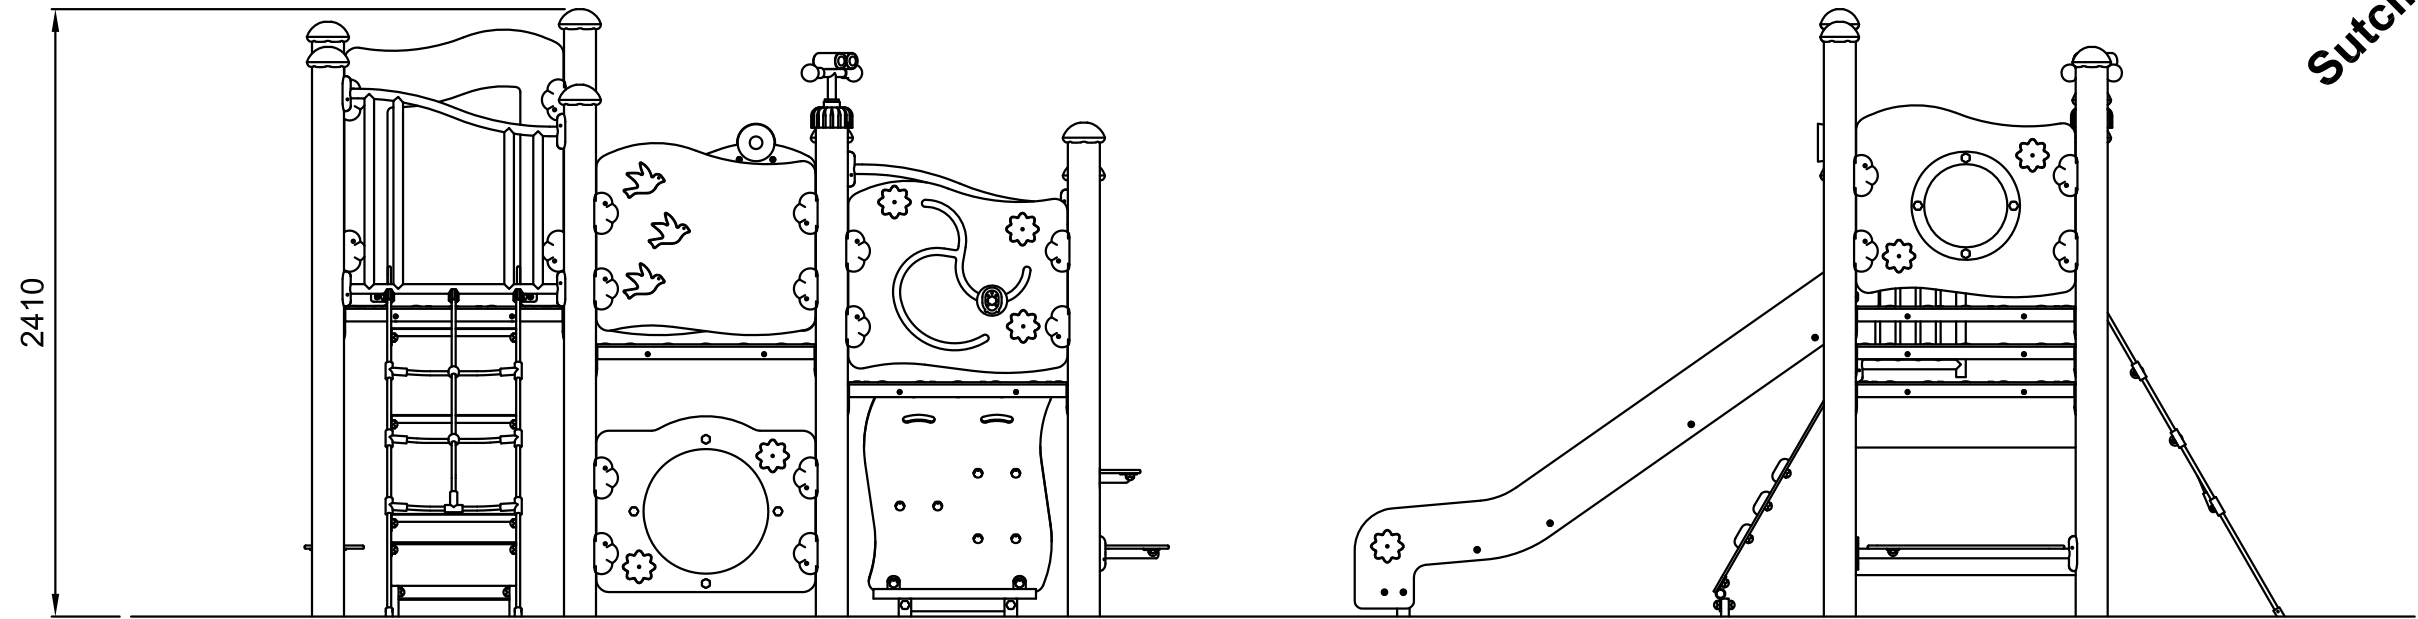

DZU/DZW451 - Daffodil

Scale 1:30

design
make
play
SutcliffePlay

DO NOT SCALE THIS DRAWING