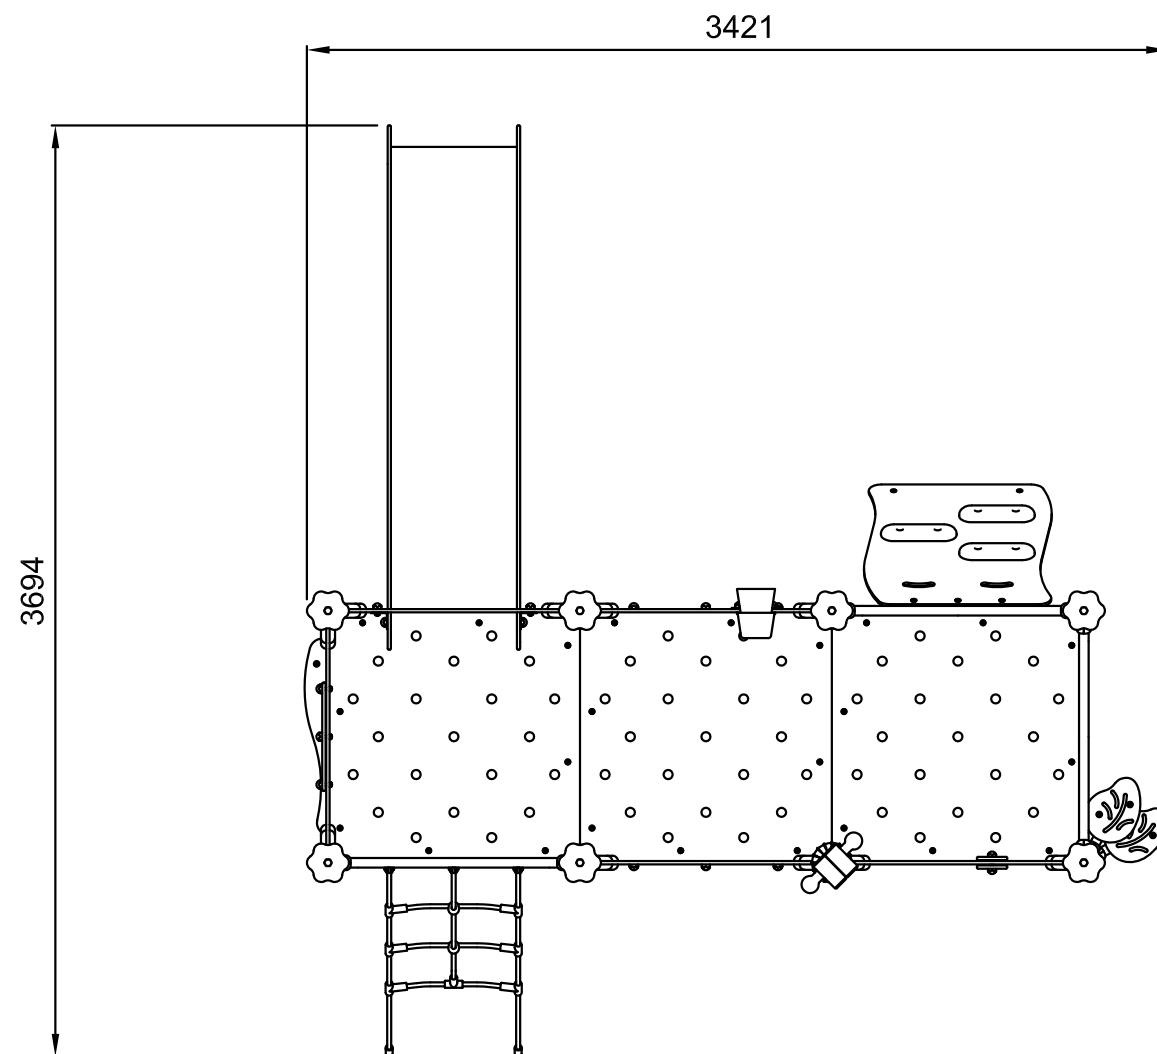

DZU/DZW451 - Daffodil

Scale 1:30

design
make
play
SutcliffePlay

DO NOT SCALE THIS DRAWING