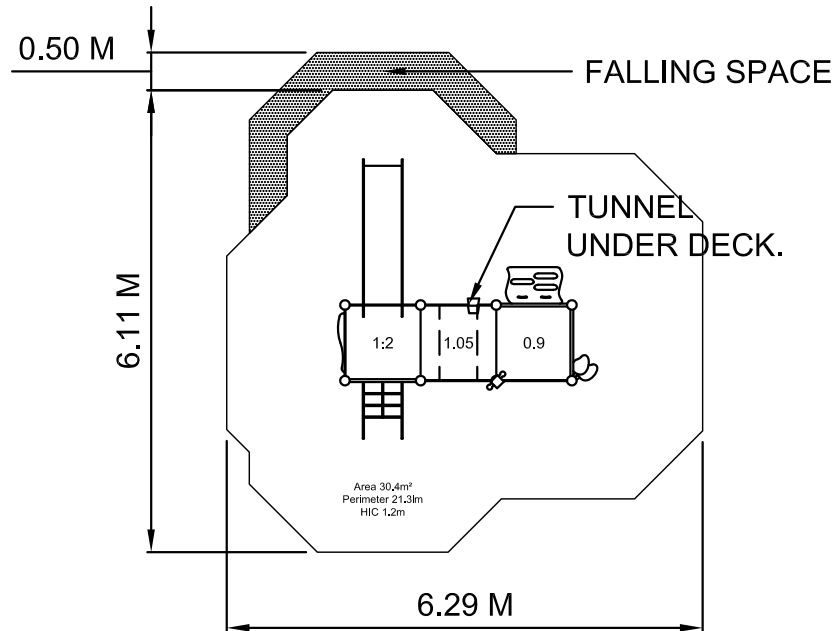

Daffodil

DZU/DZW451 Rev 00

Drawn By AMG Scale 1:100 @ A4 Date 14.10.15

design
make
play
SutcliffePlay

UNIT INCLUDES

Code	Description	Qty
DZA620	1.0M Under Deck Tunnel	1
DZA625	Slide Entrance Panel	1
DZA630	Wavy Seat	1
DZA635	Window Panel	1
DZA640	Wavy Rail	1
DZA648	Maze Panel	1
DZA650	Leafy Step	2
DZA654	Wavy Barrier	1
DZA660	0.9M Wavy Ramp	1
DZA665	Megaphone Panel	1
DZA670	Net Ladder	1
DZA675	Post Mounted Binoculars	1
DZA685	Bug Puzzle Panel	1
DZD100	Square Deck	3
THS020	1.2M Nature Theme Slide	1
Posts	22.85M	

SAFETY SURFACING

AREA 30.4m²
PERIMETER 21.31m
HIC 1.2M - 30.4m²

PRODUCT SPECIFICS

Age Range 3 - 10 Years
Play Type Physical, Social, Imaginative,
Challenging and Intellectual.

DO NOT SCALE FROM THIS DRAWING
THIS DRAWING MUST NOT BE USED
FOR INSTALLATION PURPOSES.