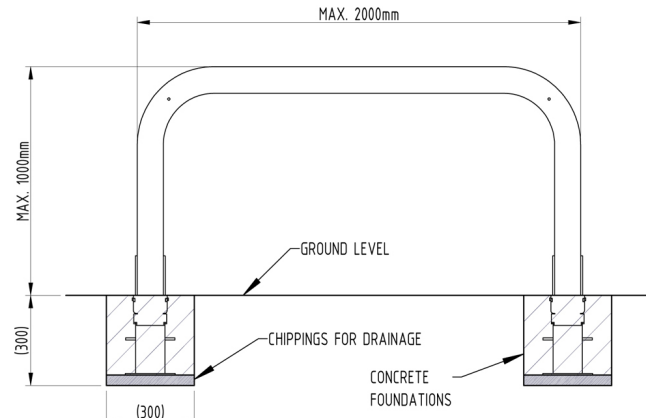

## 90mm Stainless Steel

Key Locking Removable Perimeter Barriers are designed to help secure site perimeters and provide a permanent obstacle to vehicle access. Best suited to sites where aesthetics, security and flexibility are equally important.

Tested and approved by Sold Secure.

This product has achieved Secure by Design status.

Part Number	Description	Lift Weight (kg)	Weight (kg)
138 205 982	500 x 1000 Stainless Steel Grade 304 - Removable	12kg	24kg
138 205 983	500 x 1500 Stainless Steel Grade 304 - Removable	14kg	26kg
138 205 984	500 x 2000 Stainless Steel Grade 304 - Removable	17kg	29kg
138 205 985	750 x 1000 Stainless Steel Grade 304 - Removable	14kg	26kg
138 205 986	750 x 1500 Stainless Steel Grade 304 - Removable	17kg	29kg
138 205 987	750 x 2000 Stainless Steel Grade 304 - Removable	20kg	32kg
138 205 988	1000 x 1000 Stainless Steel Grade 304 - Removable	17kg	29kg
138 205 989	1000 x 1500 Stainless Steel Grade 304 - Removable	20kg	32kg
138 205 990	1000 x 2000 Stainless Steel Grade 304 - Removable	22kg	34kg

### Product details

- Sold Secure SS105:2012 - Gold
- Available in either 76mm or 90mm
- Radial Pin Tumbler
- Grade 304 stainless steel
- Socket - 270mm (below ground)