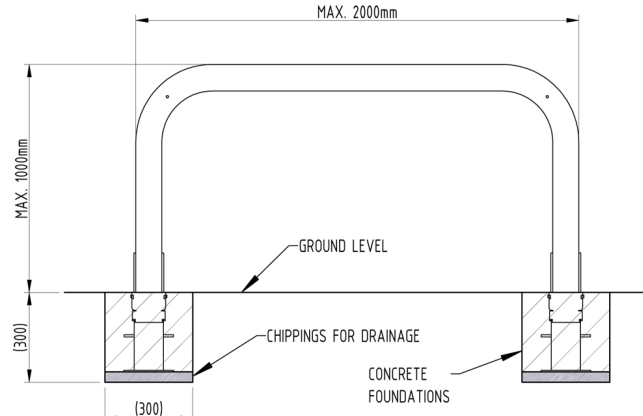

## 90mm Galvanised Steel

Key Locking Removable Perimeter Barriers are designed to help secure site perimeters and provide a permanent obstacle to vehicle access. Best suited to sites where aesthetics, security and flexibility are equally important.

Tested and approved by Sold Secure.

This product has achieved Secure by Design status.

Part Number	Description	Lift Weight (kg)	Weight (kg)
138 179 951	500 x 1000 Galvanised - Removable	17kg	29kg
138 179 957	500 x 1500 Galvanised - Removable	21kg	33kg
138 179 962	500 x 2000 Galvanised - Removable	25kg	37kg
138 179 966	750 x 1000 Galvanised - Removable	21kg	33kg
138 179 973	750 x 1500 Galvanised - Removable	25kg	37kg
138 179 979	750 x 2000 Galvanised - Removable	29kg	41kg
138 179 981	1000 x 1000 Galvanised - Removable	25kg	37kg
138 179 989	1000 x 1500 Galvanised - Removable	29kg	41kg
138 179 993	1000 x 2000 Galvanised - Removable	32kg	44kg

### Product details

- Sold Secure SS105:2012 - Gold
- Available in either 76mm or 90mm
- Radial Pin Tumbler
- Colour options available extra
- Socket - 270mm (below ground)