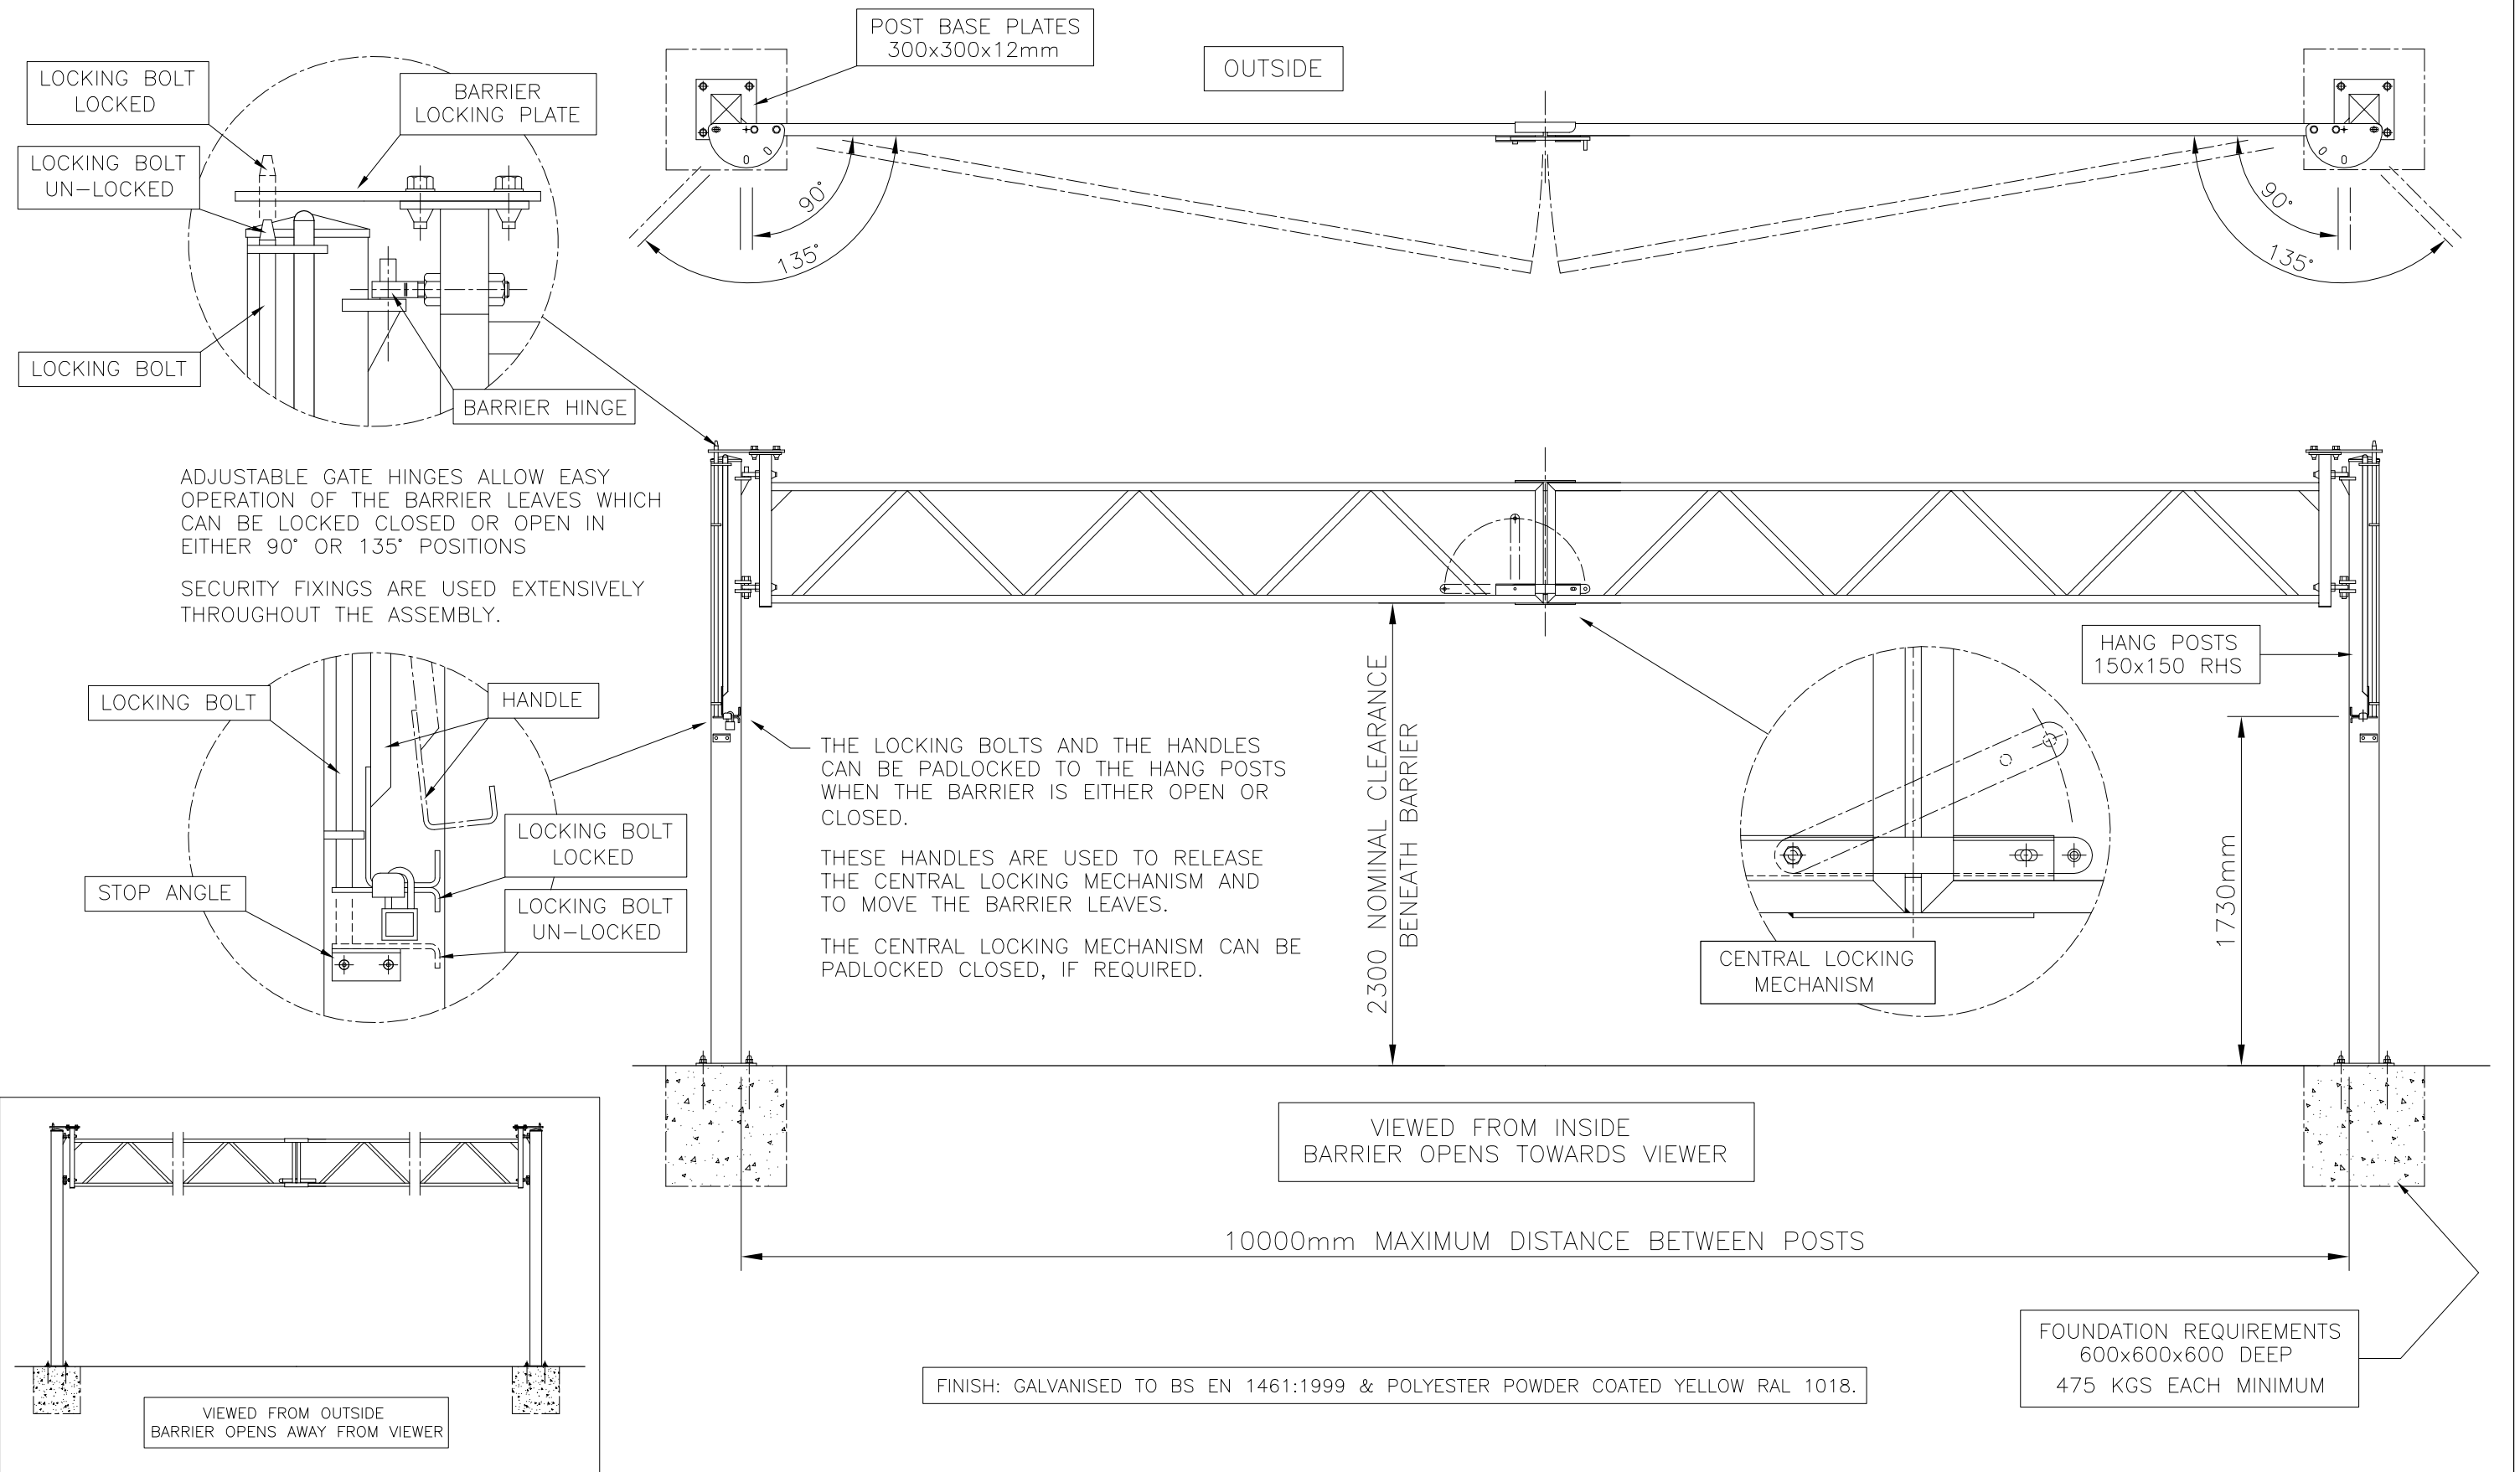

DO NOT SCALE – IF IN DOUBT ASK

Jacksons
FINE FENCING

Stowting Common
Near Ashford,
KENT. TN25 6BN
Telephone : 01233 750393
Fax: 01233 750403
Int. Tel : +44 (0)1233 750393

This Drawing Is The Property Of H.S. Jackson & Son (Fencing) Ltd.
And May Not Be Copied Or Reproduced In Any Way Without Prior Written Permission.

① 17/02/10 BASE SIZES UPDATED
② 14/11/2003 Original Issue

Drawn JWG
Date 14/11/2003
Checked Chris J
Size A3
Scale N.T.S.
U.O.S

TITLE STANDARD LAYOUT OF MAX HEIGHT
D/L BARRIER 2.3m High x 10.0m Wide

CUSTOMER SALES INFORMATION
ACK No.

Drawing No.
03 J7/04160
Sheet 1 of 1