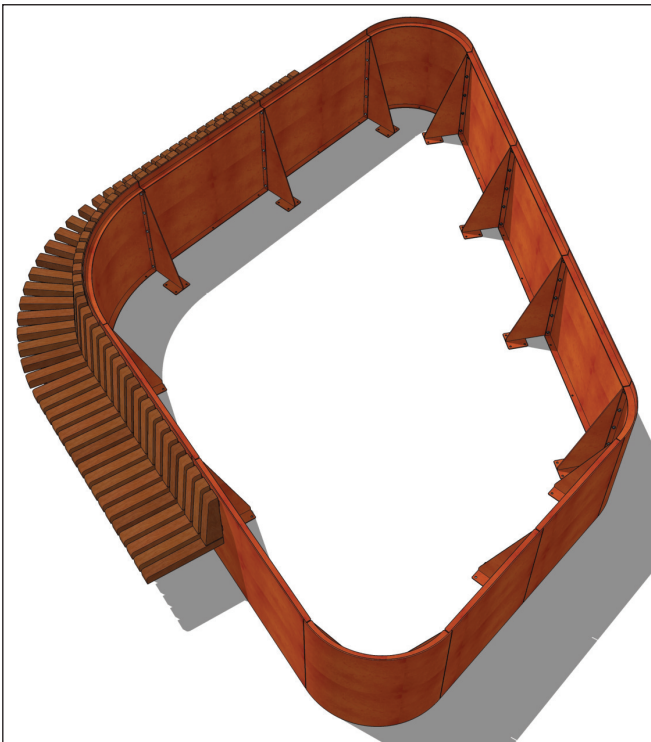

FACTORY FURNITURE

Cubit Planter System

TECHNICAL SHEET

FACTORY FURNITURE

(Surface Fix)

(Sub-surface Fix)

Recessed Base
(Surface Fix)

Recessed Base
(Sub-surface Fix)

Please note: the folded lip system is not suitable for planters with curved walls.

Folded Lip System

TECHNICAL SHEET

FACTORY FURNITURE

(Surface Fix)

(Sub-surface Fix)

Recessed Base
(Surface Fix)

Recessed Base
(Sub-surface Fix)

Recessed Lip System

TECHNICAL SHEET

FACTORY FURNITURE

Folded System with Seating

TECHNICAL SHEET

FACTORY FURNITURE

Recessed System with Seating

TECHNICAL SHEET