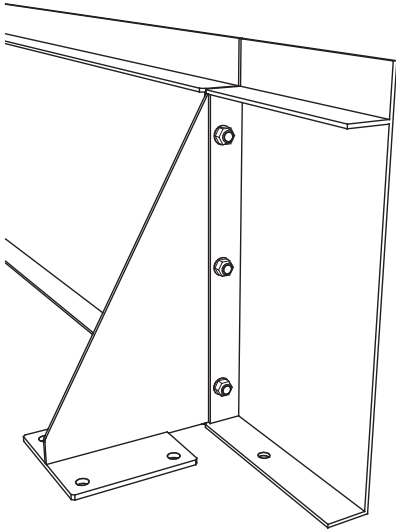

FACTORY FURNITURE

Cubit Planter System

TECHNICAL SHEET

FACTORY FURNITURE

(Surface Fix)

(Sub-surface Fix)

Recessed Base
(Surface Fix)

Recessed Base
(Sub-surface Fix)

Please note: the folded lip system is not suitable for planters with curved walls.

Folded Lip System

TECHNICAL SHEET

FACTORY FURNITURE

(Surface Fix)

(Sub-surface Fix)

Recessed Base
(Surface Fix)

Recessed Base
(Sub-surface Fix)

Recessed Lip System

TECHNICAL SHEET

FACTORY FURNITURE

Folded System with Seating

TECHNICAL SHEET

FACTORY FURNITURE

Recessed System with Seating

TECHNICAL SHEET