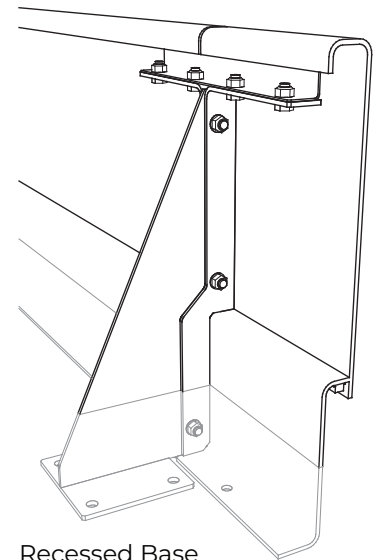

FACTORY FURNITURE

Cubit Planter System

TECHNICAL SHEET

FACTORY FURNITURE

(Surface Fix)

(Sub-surface Fix)

Recessed Base
(Surface Fix)

Recessed Base
(Sub-surface Fix)

Please note: the folded lip system is not suitable for planters with curved walls.

Folded Lip System

TECHNICAL SHEET

FACTORY FURNITURE

(Surface Fix)

(Sub-surface Fix)

Recessed Base
(Surface Fix)

Recessed Base
(Sub-surface Fix)

Recessed Lip System

TECHNICAL SHEET

FACTORY FURNITURE

Folded System with Seating

TECHNICAL SHEET

FACTORY FURNITURE

Recessed System with Seating

TECHNICAL SHEET