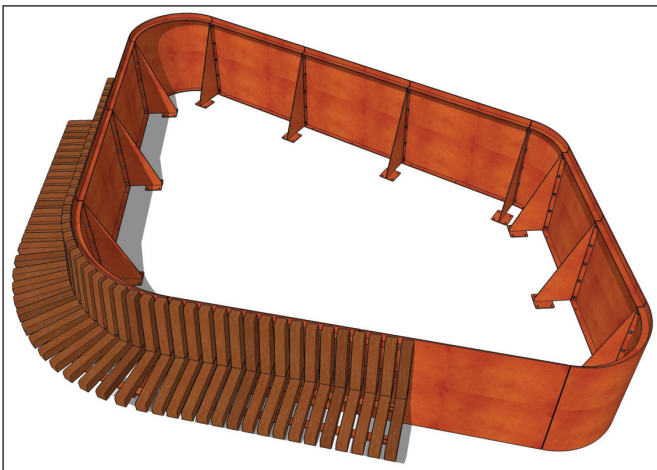

Please note: the folded lip system is not suitable for planters with curved walls.

Folded Lip System

TECHNICAL SHEET

FACTORY FURNITURE

(Surface Fix)

(Sub-surface Fix)

Recessed Base
(Surface Fix)

Recessed Base
(Sub-surface Fix)

Recessed Lip System

TECHNICAL SHEET

FACTORY FURNITURE

Folded System with Seating

TECHNICAL SHEET

FACTORY FURNITURE

Recessed System with Seating

TECHNICAL SHEET