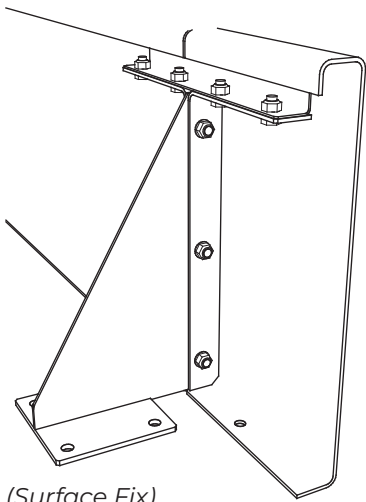

FACTORY FURNITURE

Cubit Planter System

TECHNICAL SHEET

FACTORY FURNITURE

(Surface Fix)

(Sub-surface Fix)

Recessed Base
(Surface Fix)

Recessed Base
(Sub-surface Fix)

Please note: the folded lip system is not suitable for planters with curved walls.

Folded Lip System

TECHNICAL SHEET

FACTORY FURNITURE

(Surface Fix)

(Sub-surface Fix)

Recessed Base
(Surface Fix)

Recessed Base
(Sub-surface Fix)

Recessed Lip System

TECHNICAL SHEET

FACTORY FURNITURE

Folded System with Seating

TECHNICAL SHEET

FACTORY FURNITURE

Recessed System with Seating

TECHNICAL SHEET