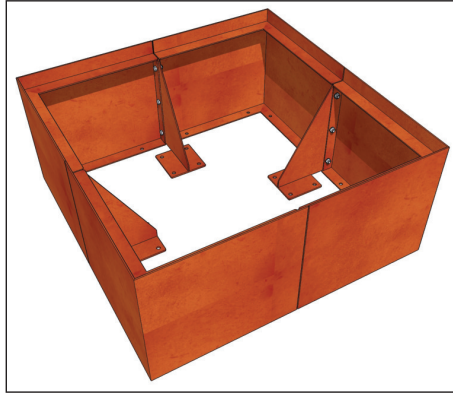

FACTORY FURNITURE

Cubit Planter System

TECHNICAL SHEET

FACTORY FURNITURE

(Surface Fix)

(Sub-surface Fix)

Recessed Base
(Surface Fix)

Recessed Base
(Sub-surface Fix)

Please note: the folded lip system is not suitable for planters with curved walls.

Folded Lip System

TECHNICAL SHEET

FACTORY FURNITURE

(Surface Fix)

(Sub-surface Fix)

Recessed Base
(Surface Fix)

Recessed Base
(Sub-surface Fix)

Recessed Lip System

TECHNICAL SHEET

FACTORY FURNITURE

Folded System with Seating

TECHNICAL SHEET

FACTORY FURNITURE

Recessed System with Seating

TECHNICAL SHEET