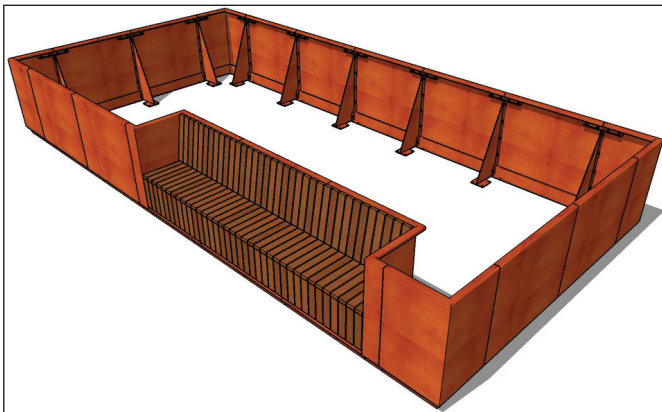

Please note: the folded lip system is not suitable for planters with curved walls.

Folded Lip System

TECHNICAL SHEET

FACTORY FURNITURE

(Surface Fix)

(Sub-surface Fix)

Recessed Base
(Surface Fix)

Recessed Base
(Sub-surface Fix)

Recessed Lip System

TECHNICAL SHEET

FACTORY FURNITURE

Folded System with Seating

TECHNICAL SHEET

FACTORY FURNITURE

Recessed System with Seating

TECHNICAL SHEET