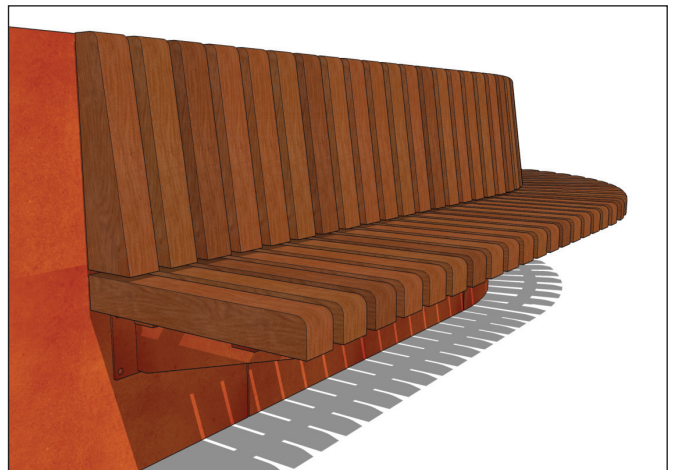

Please note: the folded lip system is not suitable for planters with curved walls.

Folded Lip System

TECHNICAL SHEET

FACTORY FURNITURE

(Surface Fix)

(Sub-surface Fix)

Recessed Base
(Surface Fix)

Recessed Base
(Sub-surface Fix)

Recessed Lip System

TECHNICAL SHEET

FACTORY FURNITURE

Folded System with Seating

TECHNICAL SHEET

FACTORY FURNITURE

Recessed System with Seating

TECHNICAL SHEET