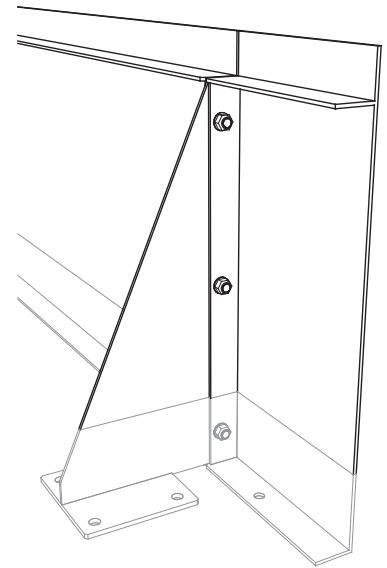

FACTORY FURNITURE

Cubit Planter System

TECHNICAL SHEET

FACTORY FURNITURE

(Surface Fix)

(Sub-surface Fix)

Recessed Base
(Surface Fix)

Recessed Base
(Sub-surface Fix)

Please note: the folded lip system is not suitable for planters with curved walls.

Folded Lip System

TECHNICAL SHEET

FACTORY FURNITURE

(Surface Fix)

(Sub-surface Fix)

Recessed Base
(Surface Fix)

Recessed Base
(Sub-surface Fix)

Recessed Lip System

TECHNICAL SHEET

FACTORY FURNITURE

Folded System with Seating

TECHNICAL SHEET

FACTORY FURNITURE

Recessed System with Seating

TECHNICAL SHEET