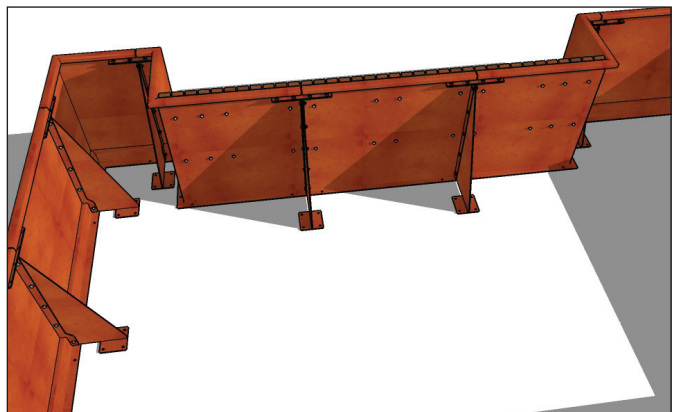

FACTORY FURNITURE

Cubit Planter System

TECHNICAL SHEET

FACTORY FURNITURE

(Surface Fix)

(Sub-surface Fix)

Recessed Base
(Surface Fix)

Recessed Base
(Sub-surface Fix)

Please note: the folded lip system is not suitable for planters with curved walls.

Folded Lip System

TECHNICAL SHEET

FACTORY FURNITURE

(Surface Fix)

(Sub-surface Fix)

Recessed Base
(Surface Fix)

Recessed Base
(Sub-surface Fix)

Recessed Lip System

TECHNICAL SHEET

FACTORY FURNITURE

Folded System with Seating

TECHNICAL SHEET

FACTORY FURNITURE

Recessed System with Seating

TECHNICAL SHEET