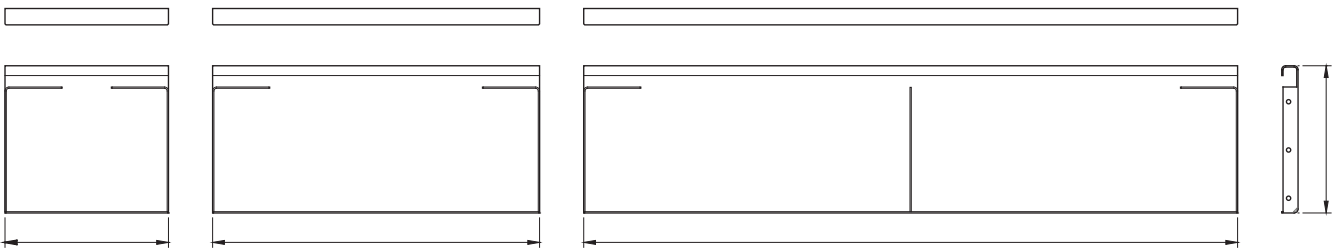

FACTORY FURNITURE

Cubit Planter System

TECHNICAL SHEET

FACTORY FURNITURE

(Surface Fix)

(Sub-surface Fix)

Recessed Base
(Surface Fix)

Recessed Base
(Sub-surface Fix)

Please note: the folded lip system is not suitable for planters with curved walls.

Folded Lip System

TECHNICAL SHEET

FACTORY FURNITURE

(Surface Fix)

(Sub-surface Fix)

Recessed Base
(Surface Fix)

Recessed Base
(Sub-surface Fix)

Recessed Lip System

TECHNICAL SHEET

FACTORY FURNITURE

Folded System with Seating

TECHNICAL SHEET

FACTORY FURNITURE

Recessed System with Seating

TECHNICAL SHEET