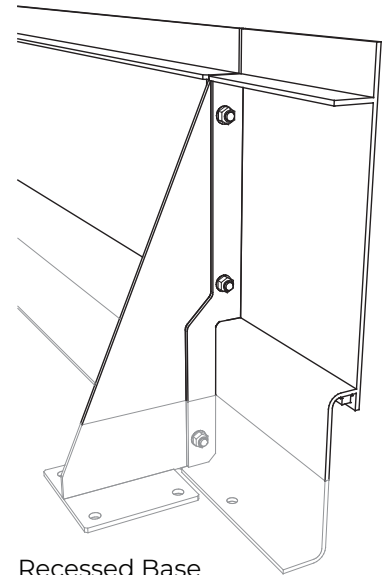

FACTORY FURNITURE

Cubit Planter System

TECHNICAL SHEET

FACTORY FURNITURE

(Surface Fix)

(Sub-surface Fix)

Recessed Base
(Surface Fix)

Recessed Base
(Sub-surface Fix)

Please note: the folded lip system is not suitable for planters with curved walls.

Folded Lip System

TECHNICAL SHEET

FACTORY FURNITURE

(Surface Fix)

(Sub-surface Fix)

Recessed Base
(Surface Fix)

Recessed Base
(Sub-surface Fix)

Recessed Lip System

TECHNICAL SHEET

FACTORY FURNITURE

Folded System with Seating

TECHNICAL SHEET

FACTORY FURNITURE

Recessed System with Seating

TECHNICAL SHEET