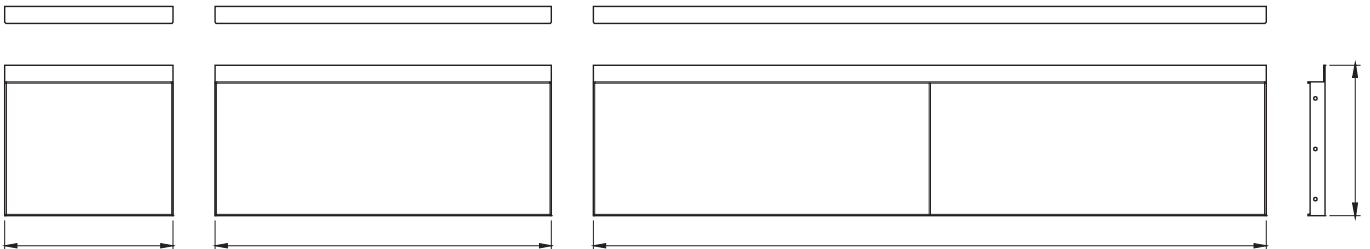

Please note: the folded lip system is not suitable for planters with curved walls.

Folded Lip System

TECHNICAL SHEET

FACTORY FURNITURE

(Surface Fix)

(Sub-surface Fix)

Recessed Base
(Surface Fix)

Recessed Base
(Sub-surface Fix)

Recessed Lip System

TECHNICAL SHEET

FACTORY FURNITURE

Folded System with Seating

TECHNICAL SHEET

FACTORY FURNITURE

Recessed System with Seating

TECHNICAL SHEET