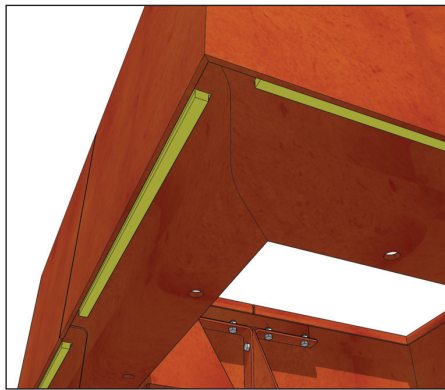

FACTORY FURNITURE

Cubit Planter System

TECHNICAL SHEET

FACTORY FURNITURE

(Surface Fix)

(Sub-surface Fix)

Recessed Base
(Surface Fix)

Recessed Base
(Sub-surface Fix)

Please note: the folded lip system is not suitable for planters with curved walls.

Folded Lip System

TECHNICAL SHEET

FACTORY FURNITURE

(Surface Fix)

(Sub-surface Fix)

Recessed Base
(Surface Fix)

Recessed Base
(Sub-surface Fix)

Recessed Lip System

TECHNICAL SHEET

FACTORY FURNITURE

Folded System with Seating

TECHNICAL SHEET

FACTORY FURNITURE

Recessed System with Seating

TECHNICAL SHEET