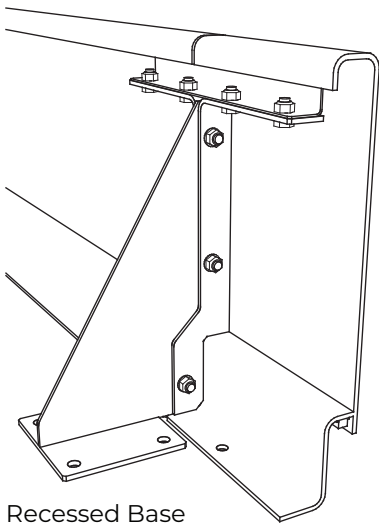

FACTORY FURNITURE

Cubit Planter System

TECHNICAL SHEET

FACTORY FURNITURE

(Surface Fix)

(Sub-surface Fix)

Recessed Base
(Surface Fix)

Recessed Base
(Sub-surface Fix)

Please note: the folded lip system is not suitable for planters with curved walls.

Folded Lip System

TECHNICAL SHEET

FACTORY FURNITURE

(Surface Fix)

(Sub-surface Fix)

Recessed Base
(Surface Fix)

Recessed Base
(Sub-surface Fix)

Recessed Lip System

TECHNICAL SHEET

FACTORY FURNITURE

Folded System with Seating

TECHNICAL SHEET

FACTORY FURNITURE

Recessed System with Seating

TECHNICAL SHEET