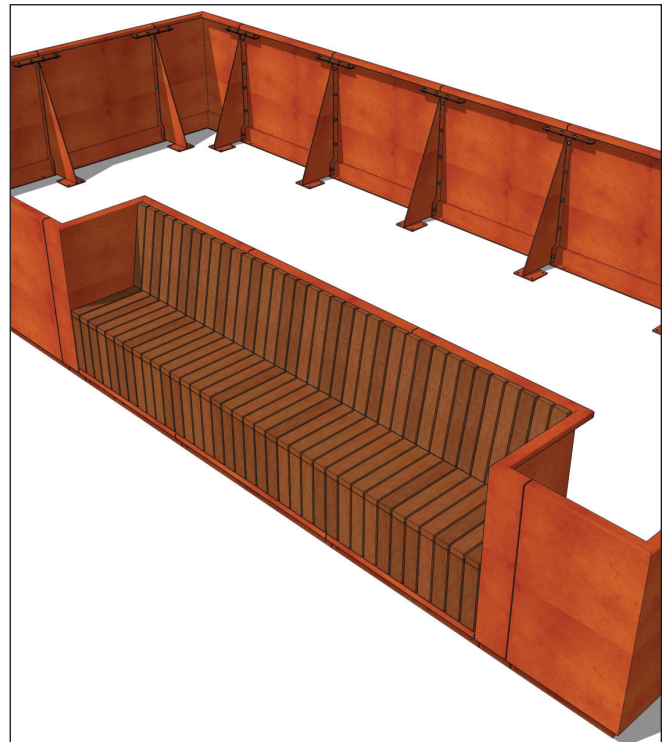

FACTORY FURNITURE

Cubit Planter System

TECHNICAL SHEET

FACTORY FURNITURE

(Surface Fix)

(Sub-surface Fix)

Recessed Base
(Surface Fix)

Recessed Base
(Sub-surface Fix)

Please note: the folded lip system is not suitable for planters with curved walls.

Folded Lip System

TECHNICAL SHEET

FACTORY FURNITURE

(Surface Fix)

(Sub-surface Fix)

Recessed Base
(Surface Fix)

Recessed Base
(Sub-surface Fix)

Recessed Lip System

TECHNICAL SHEET

FACTORY FURNITURE

Folded System with Seating

TECHNICAL SHEET

FACTORY FURNITURE

Recessed System with Seating

TECHNICAL SHEET