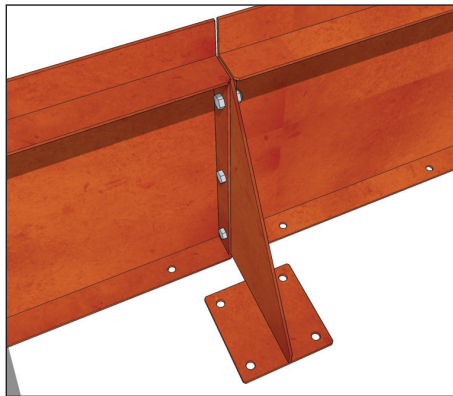

FACTORY FURNITURE

Cubit Planter System

TECHNICAL SHEET

FACTORY FURNITURE

(Surface Fix)

(Sub-surface Fix)

Recessed Base
(Surface Fix)

Recessed Base
(Sub-surface Fix)

Please note: the folded lip system is not suitable for planters with curved walls.

Folded Lip System

TECHNICAL SHEET

FACTORY FURNITURE

(Surface Fix)

(Sub-surface Fix)

Recessed Base
(Surface Fix)

Recessed Base
(Sub-surface Fix)

Recessed Lip System

TECHNICAL SHEET

FACTORY FURNITURE

Folded System with Seating

TECHNICAL SHEET

FACTORY FURNITURE

Recessed System with Seating

TECHNICAL SHEET