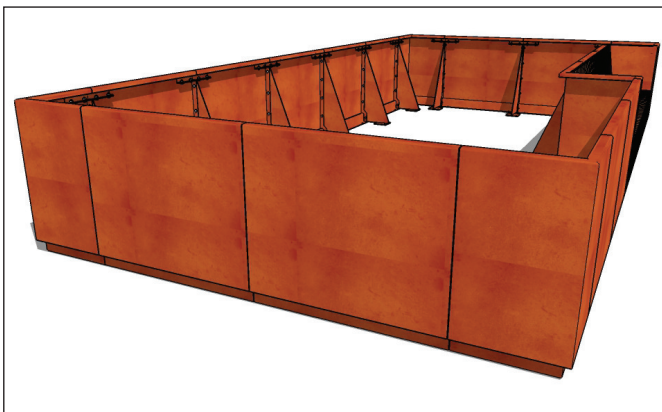

FACTORY FURNITURE

Cubit Planter System

TECHNICAL SHEET

FACTORY FURNITURE

(Surface Fix)

(Sub-surface Fix)

Recessed Base
(Surface Fix)

Recessed Base
(Sub-surface Fix)

Please note: the folded lip system is not suitable for planters with curved walls.

Folded Lip System

TECHNICAL SHEET

FACTORY FURNITURE

(Surface Fix)

(Sub-surface Fix)

Recessed Base
(Surface Fix)

Recessed Base
(Sub-surface Fix)

Recessed Lip System

TECHNICAL SHEET

FACTORY FURNITURE

Folded System with Seating

TECHNICAL SHEET

FACTORY FURNITURE

Recessed System with Seating

TECHNICAL SHEET