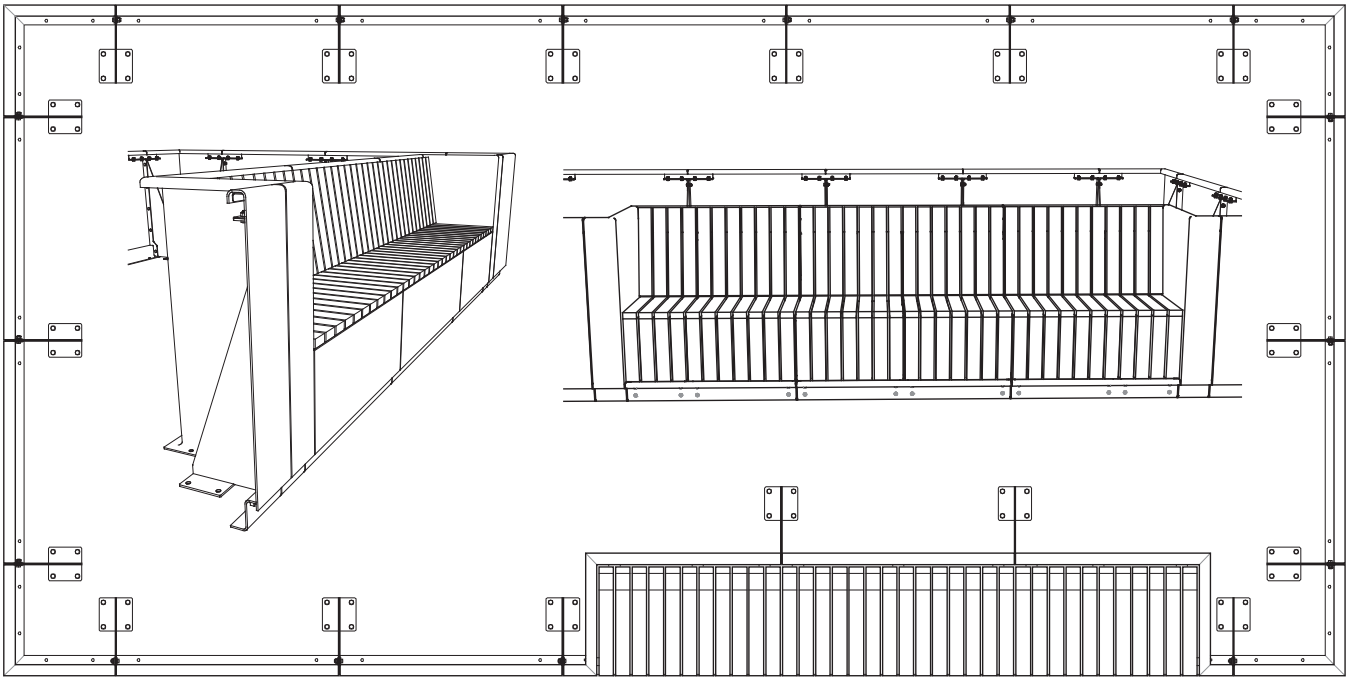

FACTORY FURNITURE

Cubit Planter System

TECHNICAL SHEET

FACTORY FURNITURE

(Surface Fix)

(Sub-surface Fix)

Recessed Base
(Surface Fix)

Recessed Base
(Sub-surface Fix)

Please note: the folded lip system is not suitable for planters with curved walls.

Folded Lip System

TECHNICAL SHEET

FACTORY FURNITURE

(Surface Fix)

(Sub-surface Fix)

Recessed Base
(Surface Fix)

Recessed Base
(Sub-surface Fix)

Recessed Lip System

TECHNICAL SHEET

FACTORY FURNITURE

Folded System with Seating

TECHNICAL SHEET

FACTORY FURNITURE

Recessed System with Seating

TECHNICAL SHEET