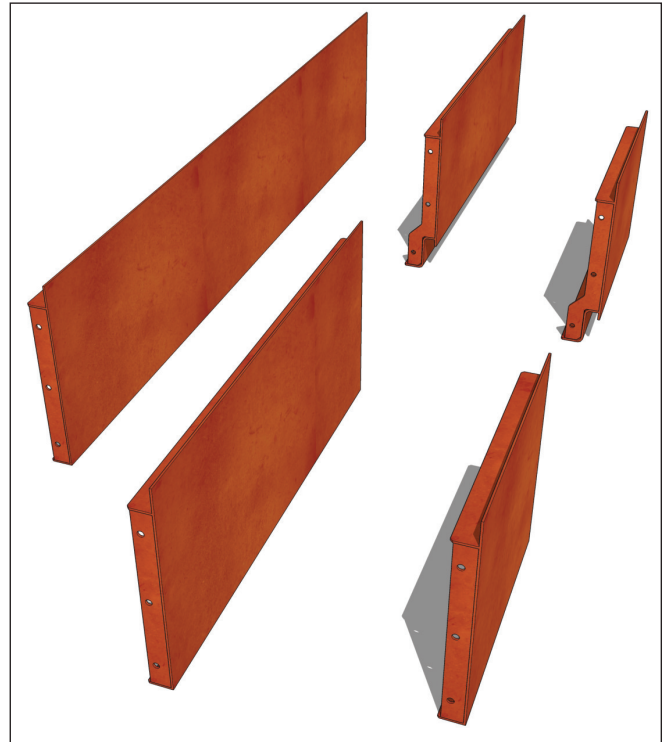

FACTORY FURNITURE

Cubit Planter System

TECHNICAL SHEET

FACTORY FURNITURE

(Surface Fix)

(Sub-surface Fix)

Recessed Base
(Surface Fix)

Recessed Base
(Sub-surface Fix)

Please note: the folded lip system is not suitable for planters with curved walls.

Folded Lip System

TECHNICAL SHEET

FACTORY FURNITURE

(Surface Fix)

(Sub-surface Fix)

Recessed Base
(Surface Fix)

Recessed Base
(Sub-surface Fix)

Recessed Lip System

TECHNICAL SHEET

FACTORY FURNITURE

Folded System with Seating

TECHNICAL SHEET

FACTORY FURNITURE

Recessed System with Seating

TECHNICAL SHEET