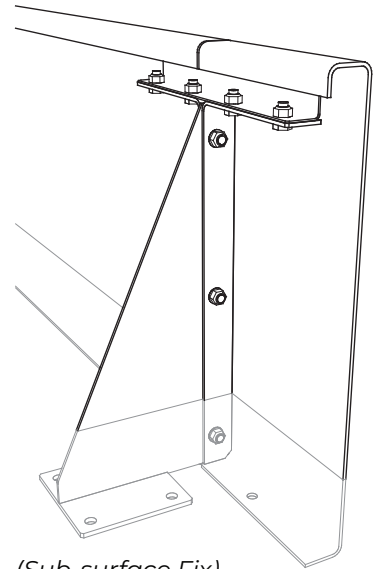

FACTORY FURNITURE

Cubit Planter System

TECHNICAL SHEET

FACTORY FURNITURE

(Surface Fix)

(Sub-surface Fix)

Recessed Base
(Surface Fix)

Recessed Base
(Sub-surface Fix)

Please note: the folded lip system is not suitable for planters with curved walls.

Folded Lip System

TECHNICAL SHEET

FACTORY FURNITURE

(Surface Fix)

(Sub-surface Fix)

Recessed Base
(Surface Fix)

Recessed Base
(Sub-surface Fix)

Recessed Lip System

TECHNICAL SHEET

FACTORY FURNITURE

Folded System with Seating

TECHNICAL SHEET

FACTORY FURNITURE

Recessed System with Seating

TECHNICAL SHEET