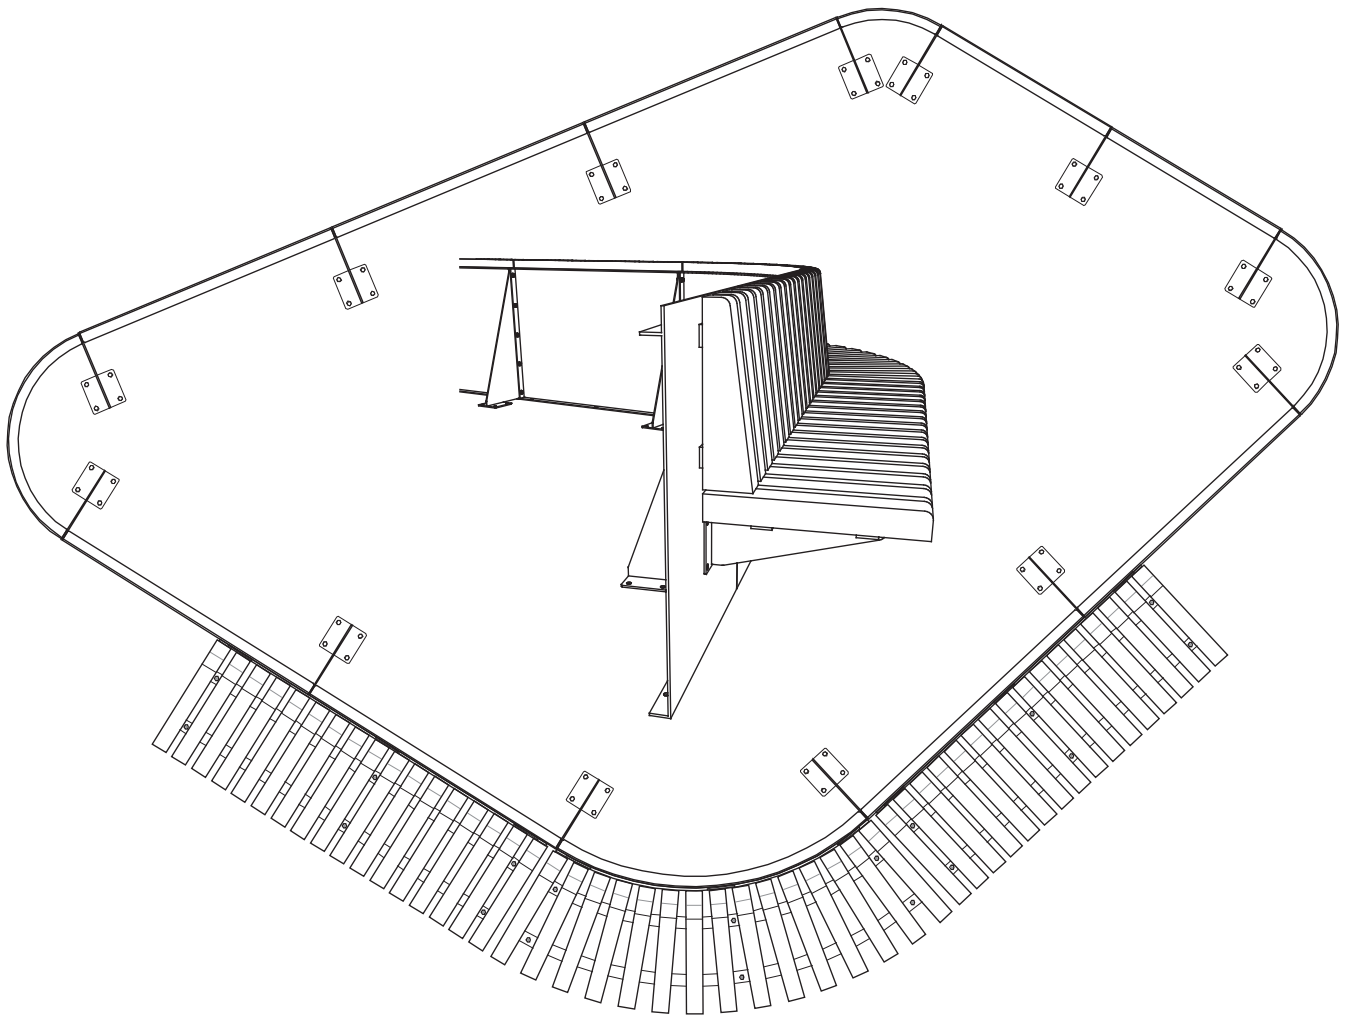

FACTORY FURNITURE

Cubit Planter System

TECHNICAL SHEET

FACTORY FURNITURE

(Surface Fix)

(Sub-surface Fix)

Recessed Base
(Surface Fix)

Recessed Base
(Sub-surface Fix)

Please note: the folded lip system is not suitable for planters with curved walls.

Folded Lip System

TECHNICAL SHEET

FACTORY FURNITURE

(Surface Fix)

(Sub-surface Fix)

Recessed Base
(Surface Fix)

Recessed Base
(Sub-surface Fix)

Recessed Lip System

TECHNICAL SHEET

FACTORY FURNITURE

Folded System with Seating

TECHNICAL SHEET

FACTORY FURNITURE

Recessed System with Seating

TECHNICAL SHEET