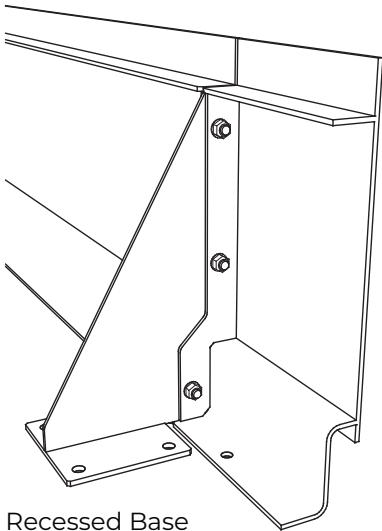

FACTORY FURNITURE

Cubit Planter System

TECHNICAL SHEET

FACTORY FURNITURE

(Surface Fix)

(Sub-surface Fix)

Recessed Base
(Surface Fix)

Recessed Base
(Sub-surface Fix)

Please note: the folded lip system is not suitable for planters with curved walls.

Folded Lip System

TECHNICAL SHEET

FACTORY FURNITURE

(Surface Fix)

(Sub-surface Fix)

Recessed Base
(Surface Fix)

Recessed Base
(Sub-surface Fix)

Recessed Lip System

TECHNICAL SHEET

FACTORY FURNITURE

Folded System with Seating

TECHNICAL SHEET

FACTORY FURNITURE

Recessed System with Seating

TECHNICAL SHEET