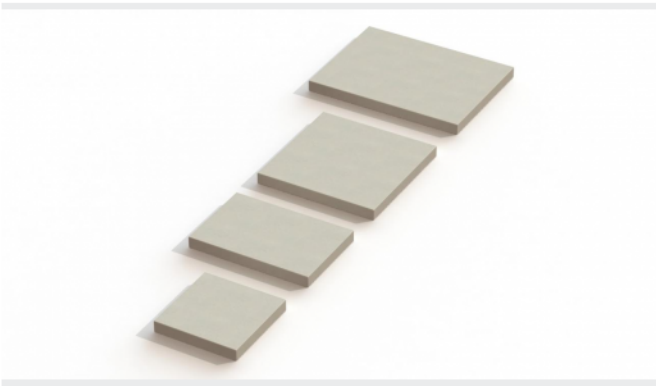

Fasonado Large Size Casted Slabs CS

We called our range of Large Size concrete casted slabs Fasonado Facinating Fasonado. Size does matter. Casting in concrete enables complex shapes and sizes in large format tiles. On the other hand, there are large pressed concrete slabs where flexibility is slightly less, but where automation allows us to produce many more pieces in a shorter period of time. Our finishing and colour possibilities are enormous. Please contact us!

Colours and Finishings

- ✓ CS BLASTED
- ✓ CS POLISHED
- ✓ CS VELVET
- ✓ VISIA

Measurements

- ✓ Width: 100x100 cm Thickness: 5 - 10 - 14 cm Weight/m²: 120 - 240 - 336 kg
- ✓ Width: 100x150 cm Thickness: 10 - 14 cm Weight/m²: 240 - 336 kg
- ✓ Width: 150x150 cm Thickness: 10 - 14 cm Weight/m²: 240 - 336 kg
- ✓ Width: 200x150 cm Thickness: 14 cm Weight/m²: 336 kg
- ✓ Width: 250x150 cm Thickness: 14 cm Weight/m²: 336 kg
- ✓ Width: 300x50 cm Thickness: 14 cm Weight/m²: 336 kg
- ✓ Width: 300x100 cm Thickness: 14 cm Weight/m²: 336 kg
- ✓ Width: 300x150 cm Thickness: 14 cm Weight/m²: 336 kg