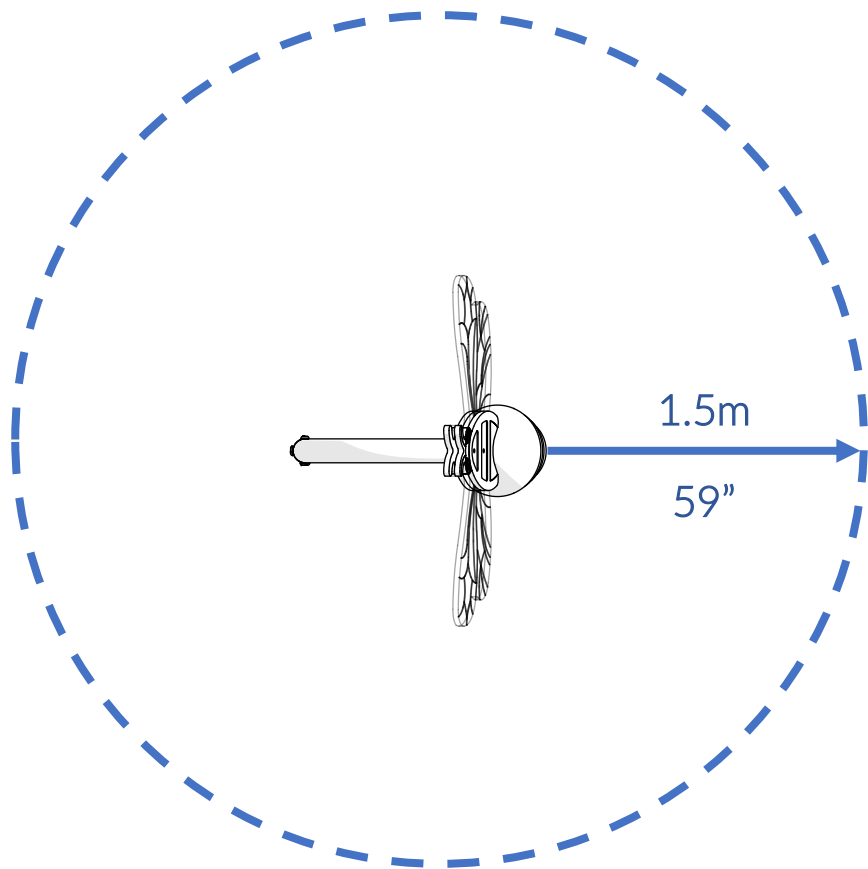

Part Reference	Description
PP-INS-BUMB-GF	Bumblebee (Ground Fix)

Check Risk Assessment

Packages

x1

x1

x1

		L	W	H	Weight	Net
x1	906264	79cm / 31"	37.5cm / 15"	9cm / 3.5"	3kg / 6.6lbs	3kg / 6.6lbs
x1	906267	25cm / 10"	22cm / 9"	22cm / 9"	2.5kg / 5.5lbs	2kg / 4.4lbs
x1	906271	148cm / 50"	48cm / 6"	7cm / 2"	6.5kg / 14.5lbs	6kg / 13lbs

Tools required (not supplied)

¼" Bit Driver Ratchet

x2

¼" hex adapter

11/16" / 17mm Spanner

x2

Tape Measure

Spirit level