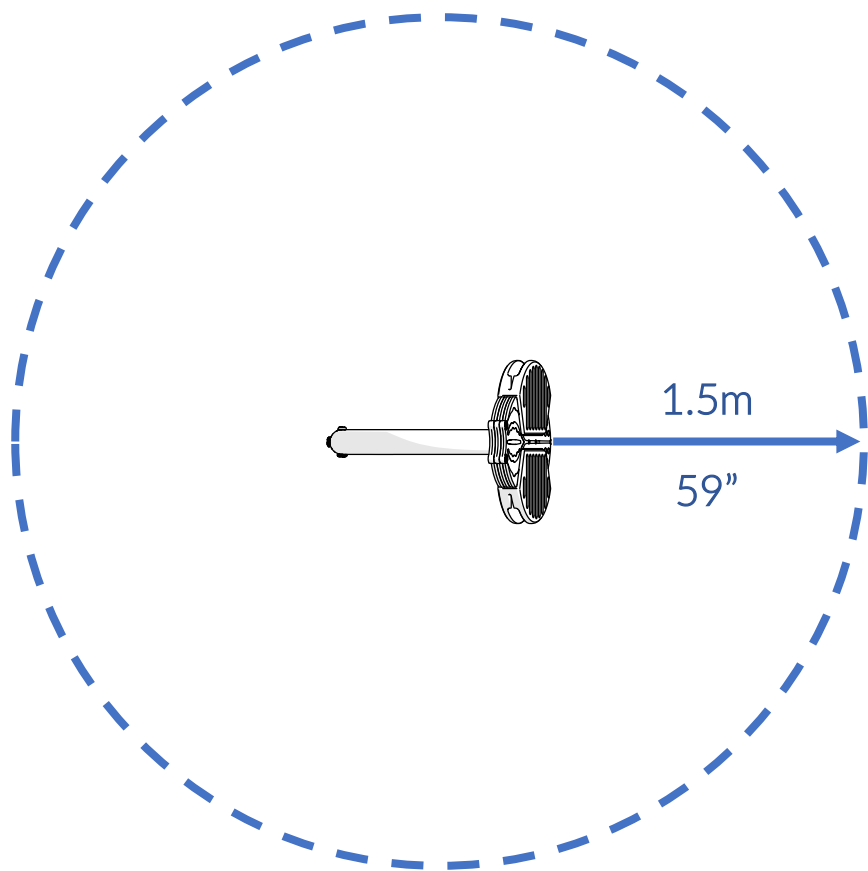

Part Reference	Description
PP-BUG-FLOW-GF	Flower Beetle (Ground Fix)

Check Risk Assessment

Packages

x1

x1

		L	W	H	Weight	Net
x1	906260	47.5cm / 19"	37.5cm / 15"	9cm / 3.5"	2.5kg / 5.5lbs	2.5kg / 5.5lbs
x1	906270	148cm / 50"	48cm / 6"	7cm / 2"	7kg / 15.5lbs	6.5kg / 14lbs

Tools required (not supplied)

¼" Bit Driver Ratchet

x2

¼" hex adapter

11/16" / 17mm Spanner

x2

Tape Measure

Spirit level

906270					
 <p>① x1 811538</p>	 <p>② x1 603887</p>	 <p>Ⓐ x2 501196</p>		 <p>Ⓓ x4 500457</p>	
		 <p>Ⓑ x2 500613</p>			 <p>Ⓔ x2 500746</p>
 <p>Ⓕ x1 603150</p>	 <p>TX30 x1 500473</p>	 <p>TX40 x1 500474</p>			 <p>TX45 x2 500720</p>
 <p>④ x2 906293</p>					