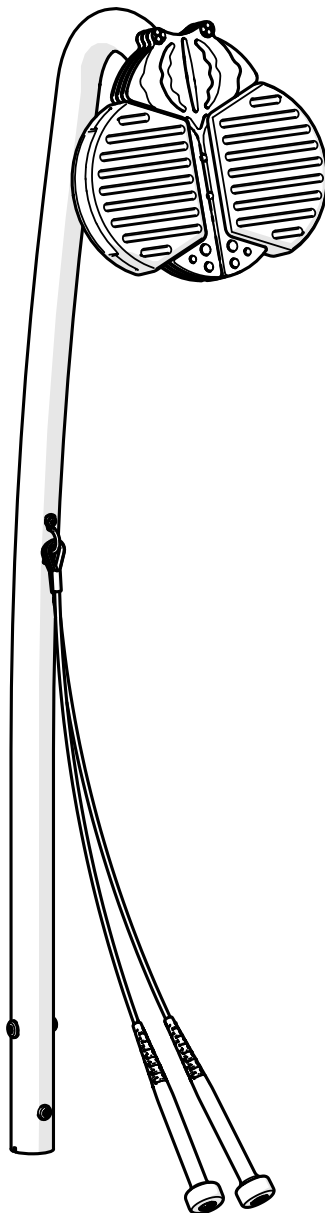

percussionplay.com

info@percussionplay.com

UK
[01730 235 180](tel:01730235180)

USA & CAN
[+1 (866) 882 9170](tel:+18668829170)

EUR & ROW
[+44 1730 235 180](tel:+441730235180)