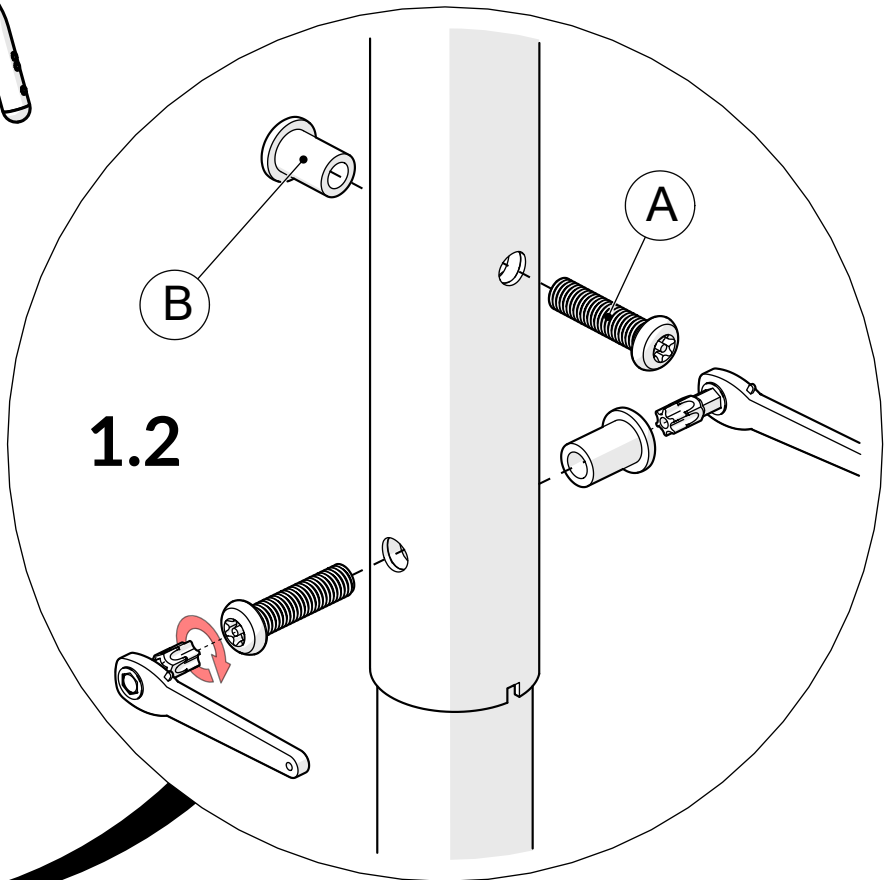

1.

1.1

A		x2
B		x2