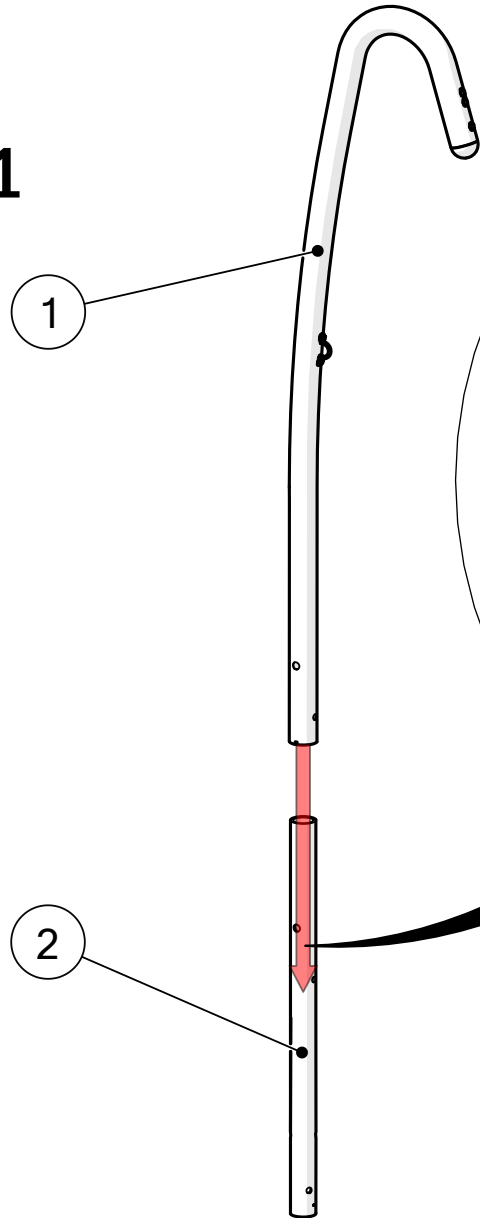

Part Reference	Description
PP-BUG-FLOW-GF	Flower Beetle (Ground Fix)

Check Risk Assessment

Packages

x1

x1

		L	W	H	Weight	Net
x1	906260	47.5cm / 19"	37.5cm / 15"	9cm / 3.5"	2.5kg / 5.5lbs	2.5kg / 5.5lbs
x1	906270	148cm / 50"	48cm / 6"	7cm / 2"	7kg / 15.5lbs	6.5kg / 14lbs

Tools required (not supplied)

¼" Bit Driver Ratchet

x2

¼" hex adapter

11/16" / 17mm Spanner

x2

Tape Measure

Spirit level

906270					
 <p>① x1 811538</p>	 <p>② x1 603887</p>	 <p>Ⓐ x2 501196</p>		 <p>Ⓓ x4 500457</p>	
		 <p>Ⓑ x2 500613</p>			 <p>Ⓔ x2 500746</p>
 <p>Ⓕ x1 603150</p>	 <p>TX30 x1 500473</p>	 <p>TX40 x1 500474</p>			 <p>TX45 x2 500720</p>
 <p>④ x2 906293</p>					

906260	
 <p>③ x1 810300</p>	
 <p>⑤ x1 612589</p>	

1.

1.1

A		x2
B		x2

2.

2.2

C		x2
D		x4

3.