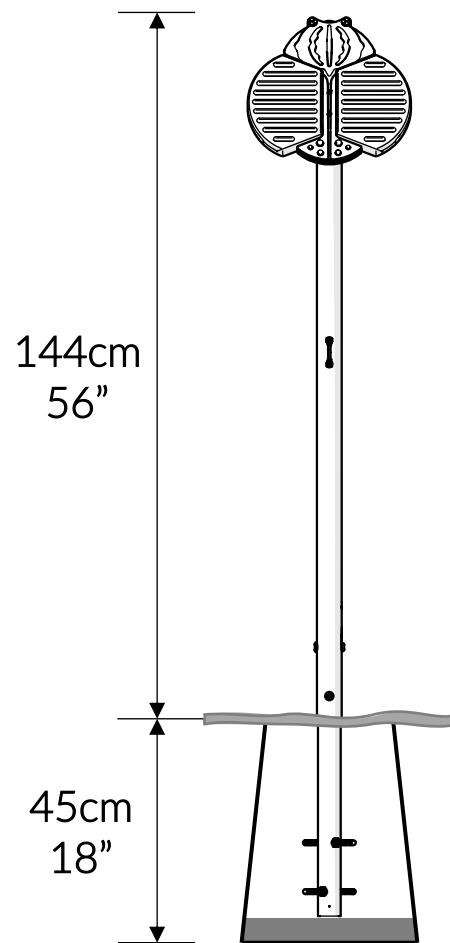

Part Reference	Description
PP-BUG-FLOW-GF	Flower Beetle (Ground Fix)

Check Risk Assessment

Packages

x1

x1

		L	W	H	Weight	Net
x1	906260	47.5cm / 19"	37.5cm / 15"	9cm / 3.5"	2.5kg / 5.5lbs	2.5kg / 5.5lbs
x1	906270	148cm / 50"	48cm / 6"	7cm / 2"	7kg / 15.5lbs	6.5kg / 14lbs

Tools required (not supplied)

¼" Bit Driver Ratchet

x2

¼" hex adapter

11/16" / 17mm Spanner

x2

Tape Measure

Spirit level

906270					
 <p>① x1 811538</p>	 <p>② x1 603887</p>	 <p>Ⓐ x2 501196</p>		 <p>Ⓓ x4 500457</p>	
		 <p>Ⓑ x2 500613</p>			 <p>Ⓔ x2 500746</p>
 <p>Ⓕ x1 603150</p>	 <p>TX30 x1 500473</p>	 <p>TX40 x1 500474</p>			 <p>TX45 x2 500720</p>
 <p>④ x2 906293</p>					

906260	
 <p>③ x1 810300</p>	
 <p>⑤ x1 612589</p>	

1.

1.1

A		x2
B		x2

2.

2.2

C		x2
D		x4

3.