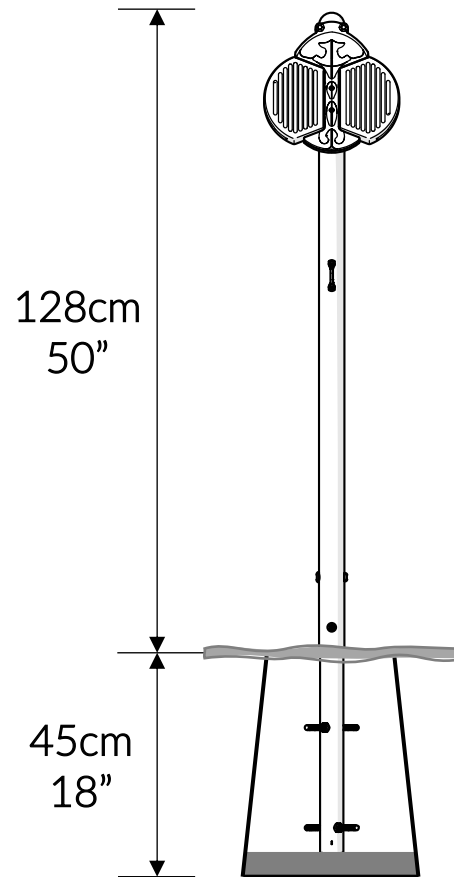

Part Reference	Description
PP-BUG-HONE-GF	Honey Beetle (Ground Fix)

Check Risk Assessment

Packages

x1

x1

		L	W	H	Weight	Net
x1	906261	47.5cm / 19"	37.5cm / 15"	9cm / 3.5"	1.5kg / 3.3lbs	1.5kg / 3.3lbs
x1	906271	148cm / 50"	48cm / 6"	7cm / 2"	7kg / 15.5lbs	6.5kg / 14lbs

Tools required (not supplied)

¼" Bit Driver Ratchet

x2

¼" hex adapter

11/16" / 17mm Spanner

x2

Tape Measure

Spirit level

906271

 1 x1 811646	 2 x1 603888	 A x2 501196	 C x2 500627	
		 B x2 500613		
		 E x2 500746		
		 F x1 603150		
 4 x2 906293	 TX30 x1 500473	 TX40 x1 500474	 TX45 x2 500720	 D x4 500457

906261

3 x1 810306	
5 x1 612589	

1.

1.1

x2

x2 TX45

A		x2
B		x2

1.2

2.

2.1