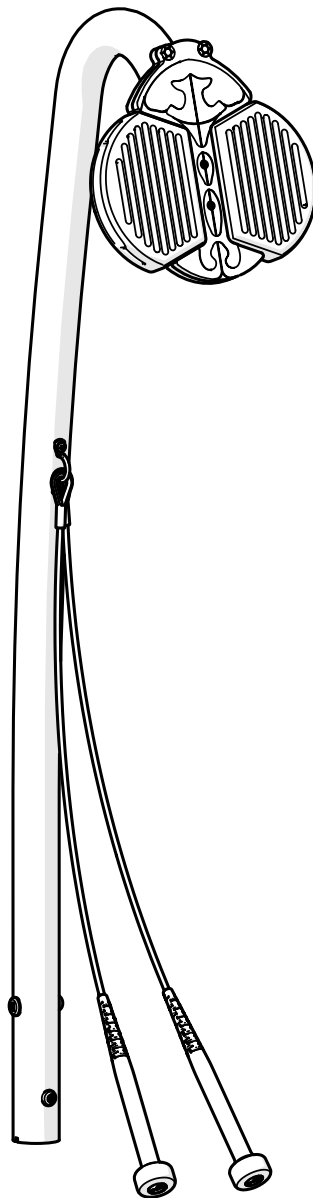

percussionplay.com

info@percussionplay.com

UK
[01730 235 180](tel:+441730235180)

USA & CAN
[+1 (866) 882 9170](tel:+18668829170)

EUR & ROW
[+44 1730 235 180](tel:+441730235180)