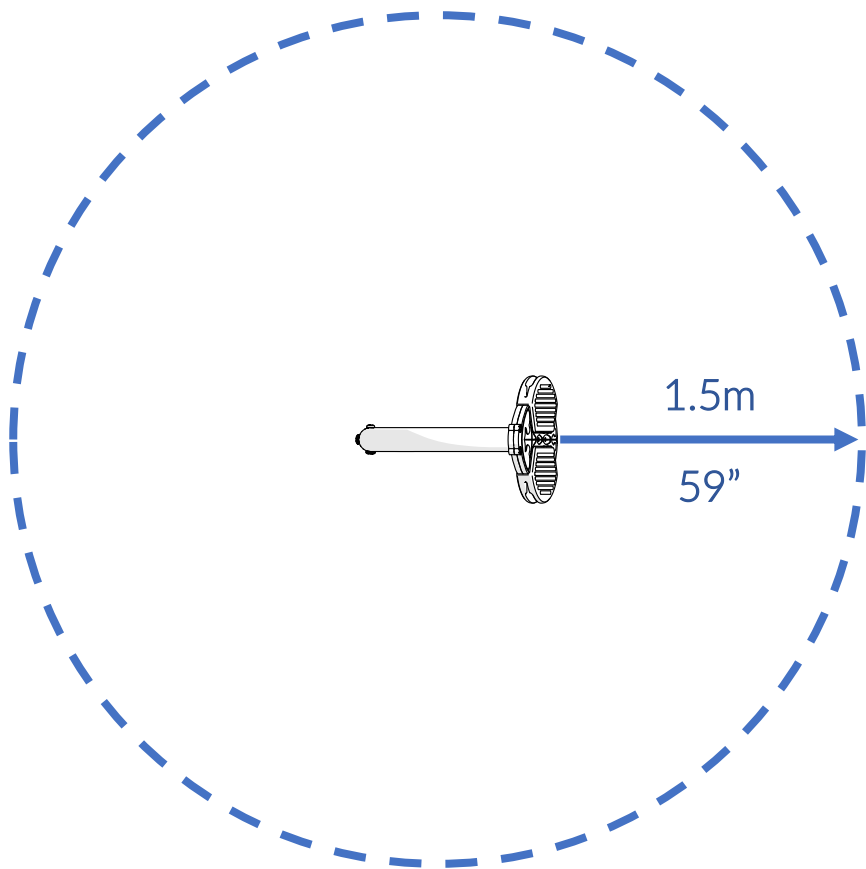

Part Reference	Description
PP-BUG-HONE-GF	Honey Beetle (Ground Fix)

Check Risk Assessment

Packages

x1

x1

		L	W	H	Weight	Net
x1	906261	47.5cm / 19"	37.5cm / 15"	9cm / 3.5"	1.5kg / 3.3lbs	1.5kg / 3.3lbs
x1	906271	148cm / 50"	48cm / 6"	7cm / 2"	7kg / 15.5lbs	6.5kg / 14lbs

Tools required (not supplied)

¼" Bit Driver Ratchet

x2

¼" hex adapter

11/16" / 17mm Spanner

x2

Tape Measure

Spirit level