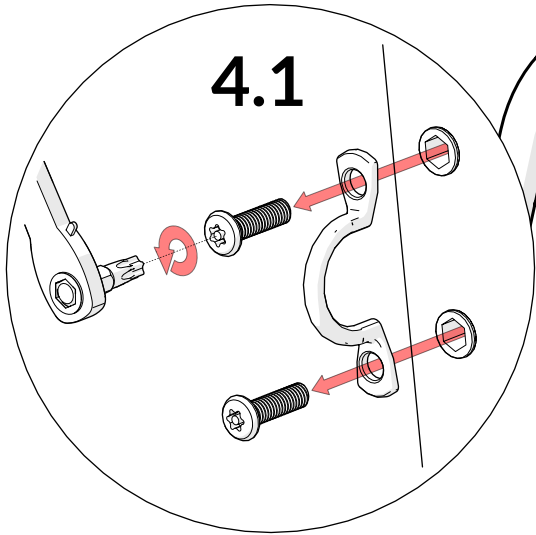

C		x2
D		x4

3.

Foundations should not present a hazard

Refer to your local Health & Safety standards

118cm
46"

Use spirit level
(not supplied)

4.

TX30