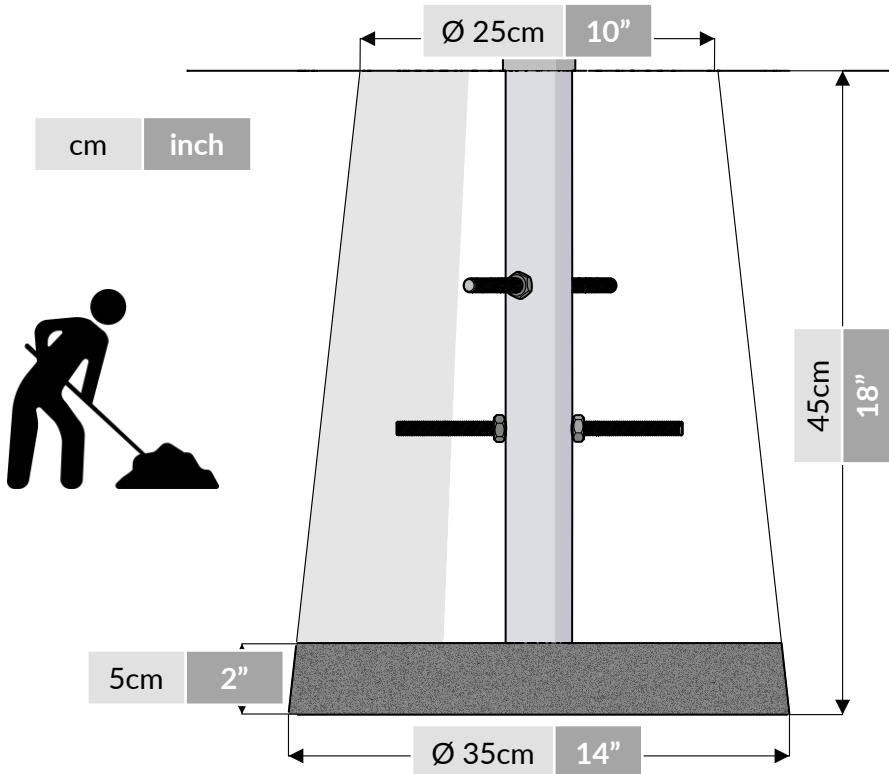

C		x2
D		x4

3.

Foundations should not present a hazard

Refer to your local Health & Safety standards

118cm
46"

Use spirit level
(not supplied)

4.

TX30