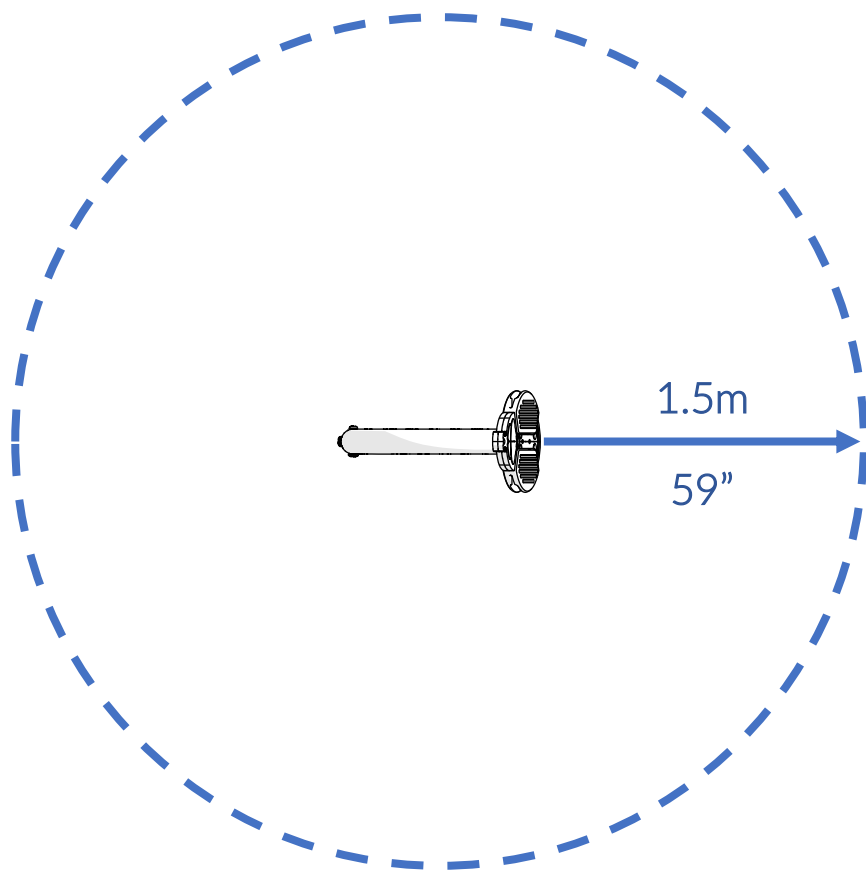

Part Reference	Description
PP-BUG-LEAF-GF	Leaf Beetle (Ground Fix)

Check Risk Assessment

Packages

x1

x1

		L	W	H	Weight	Net
x1	906262	47.5cm / 19"	37.5cm / 15"	9cm / 3.5"	1kg / 2.2lbs	1kg / 2.2lbs
x1	906272	148cm / 50"	48cm / 6"	7cm / 2"	6.5kg / 14lbs	6kg / 13lbs

Tools required (not supplied)

¼" Bit Driver Ratchet

x2

¼" hex adapter

11/16" / 17mm Spanner

x2

Tape Measure

Spirit level

906272

 <p>1 x1 811647</p>	 <p>2 x1 603889</p>	 <p>A x2 501196</p>		 <p>B x2 500613</p>	 <p>E x2 500746</p>	 <p>F x1 603150</p>
 <p>4 x2 906293</p>	 <p>TX30 x1 500473</p>	 <p>TX40 x1 500474</p>		 <p>TX45 x2 500720</p>	 <p>D x4 500457</p>	