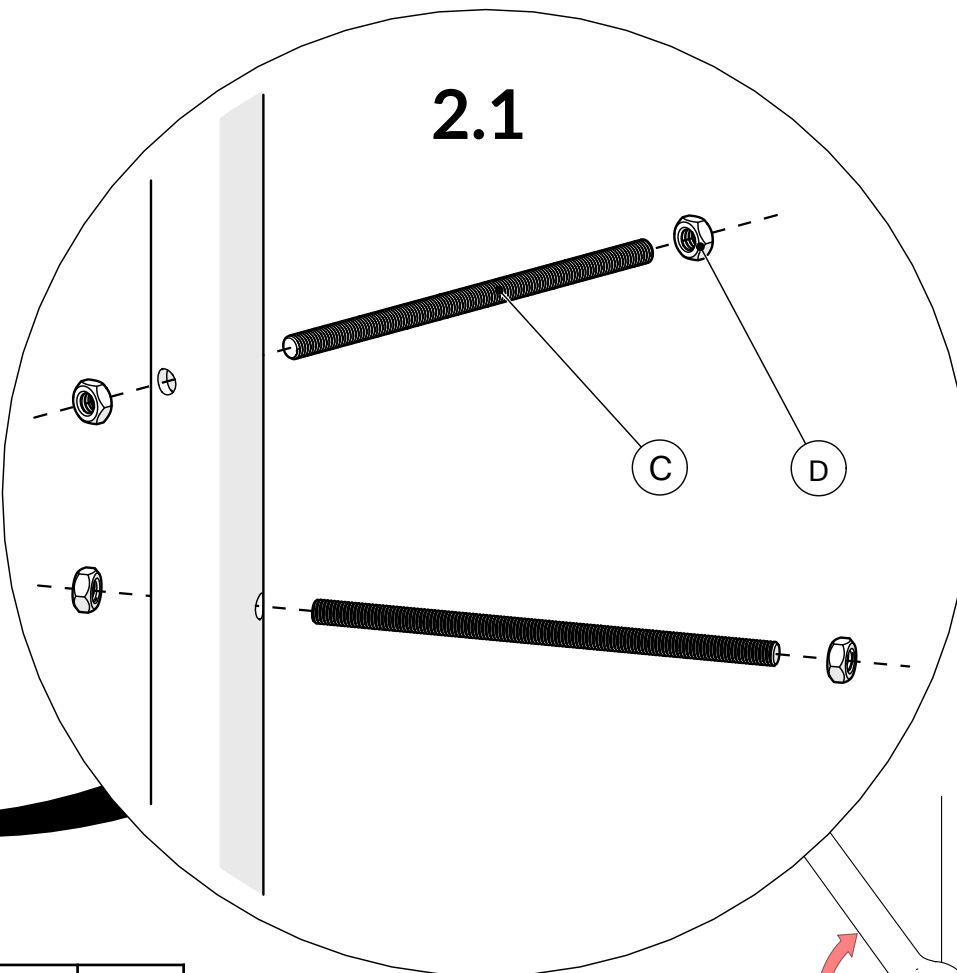

906272

 <p>1 x1 811647</p>	 <p>2 x1 603889</p>	 <p>A x2 501196</p>		 <p>B x2 500613</p>	 <p>E x2 500746</p>	 <p>F x1 603150</p>
 <p>4 x2 906293</p>	 <p>TX30 x1 500473</p>	 <p>TX40 x1 500474</p>		 <p>TX45 x2 500720</p>	 <p>D x4 500457</p>	

906262

<p>3 x1 810303</p>	
<p>5 x1 612589</p>	

1.

1.1

A		x2
B		x2

2.

2.1

2.2

C		x2
D		x4

3.

Foundations should not present a hazard

Refer to your local Health & Safety standards

118cm
46"

Use spirit level
(not supplied)

4.

TX30