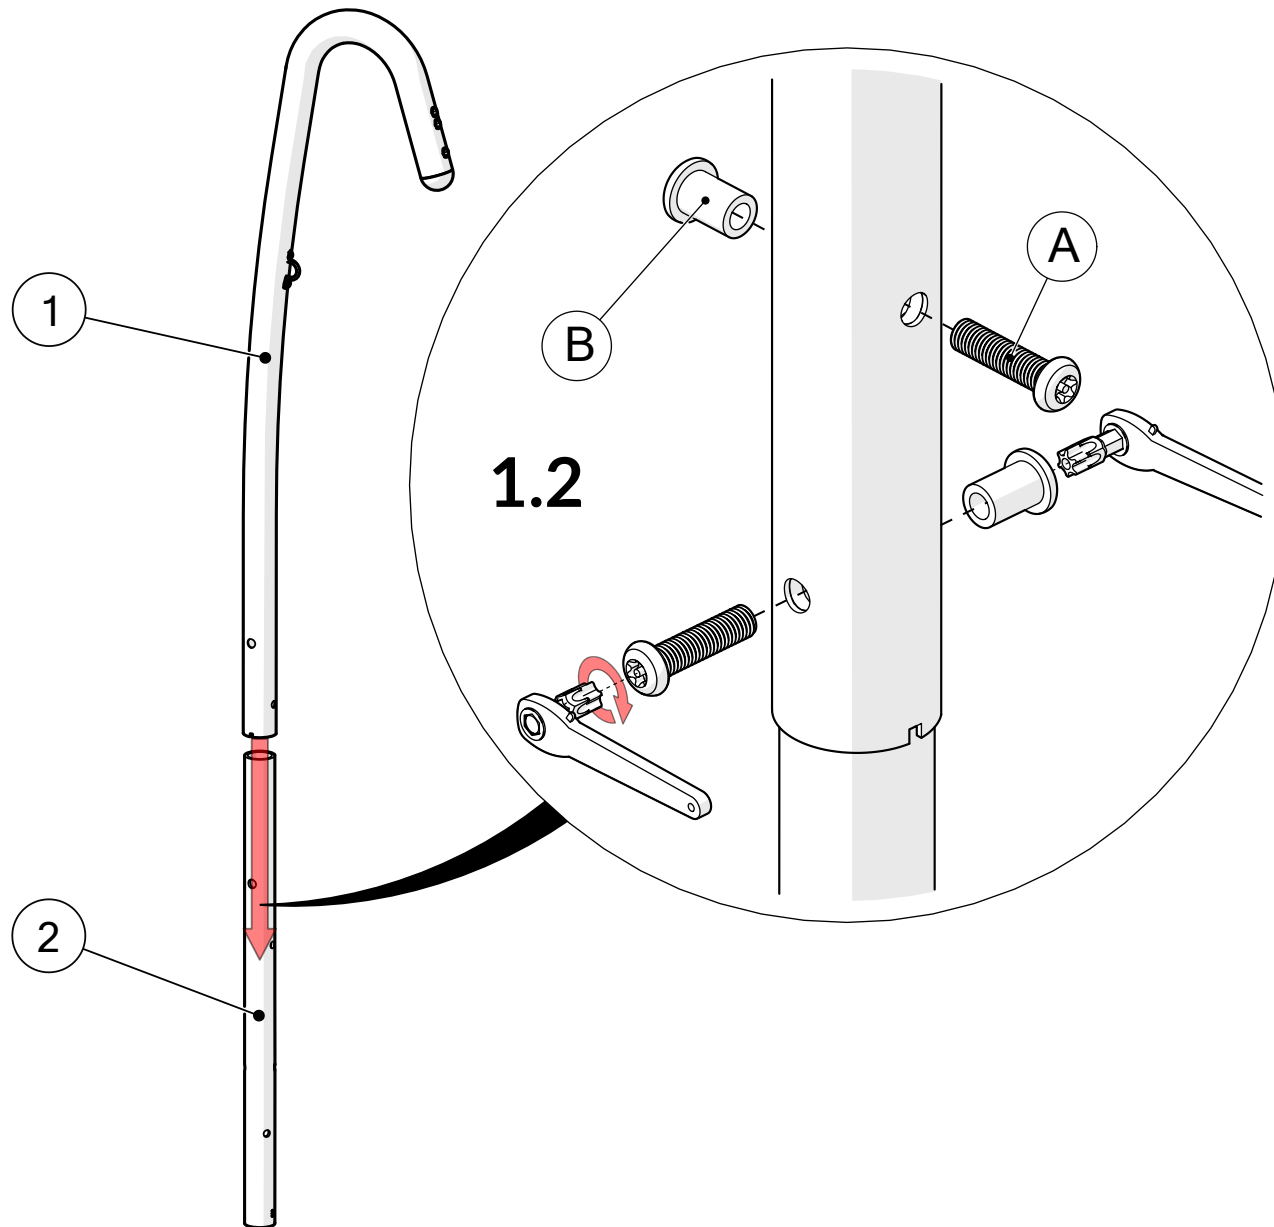

1.

1.1

A		x2
B		x2