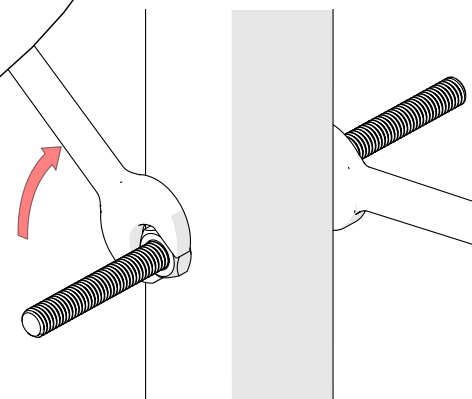

C		x2
D		x4

3.

Foundations should not present a hazard

Refer to your local Health & Safety standards

118cm
46"

Use spirit level
(not supplied)

4.

TX30