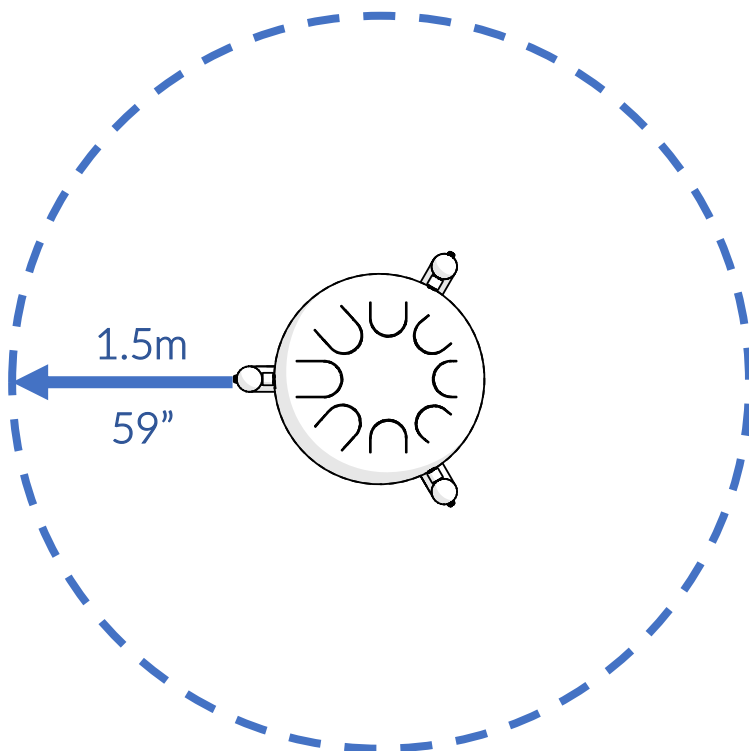

Part Reference	Description
PP-BABL-LGE-GF	Babel Drum (Large) - G-Major (Ground Fix)

70 - 98cm
27.5 - 38.5''

68 - 40cm
27 - 16''

Confirm
height with
client

Check Risk Assessment

Packages

x1

x1

		L	W	H	Weight	Net
x1	900929	47cm / 18.5"	47cm / 18.5"	26cm / 10"	11kg / 24lbs	
x1	900534	140cm / 55"	40cm / 16"	5cm / 2"	10kg / 22lbs	

Tools required (not supplied)

¼" Bit Driver Ratchet

11/16" / 17mm Spanner

Spirit level

Tape Measure

Not to scale

A		x3
B		x6

1.3

2.

4.

Foundations should not present a hazard