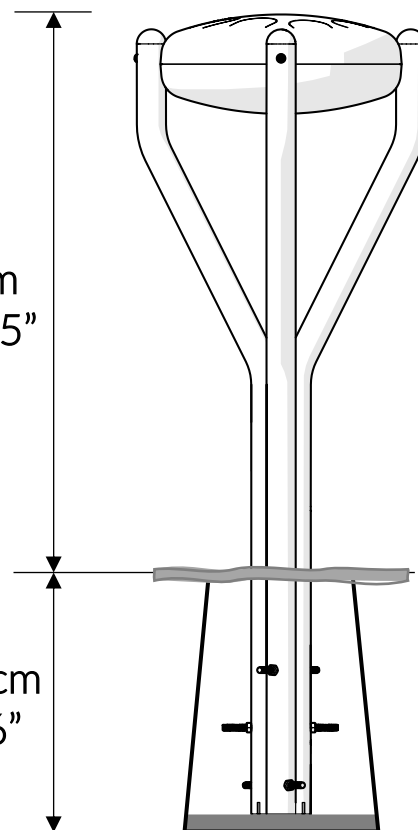

Part Reference	Description
PP-BABL-LGE-GF	Babel Drum (Large) - G-Major (Ground Fix)

70 - 98cm
27.5 - 38.5''

68 - 40cm
27 - 16''

Confirm
height with
client

Check Risk Assessment

Packages

x1

x1

		L	W	H	Weight	Net
x1	900929	47cm / 18.5"	47cm / 18.5"	26cm / 10"	11kg / 24lbs	
x1	900534	140cm / 55"	40cm / 16"	5cm / 2"	10kg / 22lbs	

Tools required (not supplied)

¼" Bit Driver Ratchet

11/16" / 17mm Spanner

Spirit level

Tape Measure

Not to scale

A		x3
B		x6

1.3

2.

4.

Foundations should not present a hazard

Refer to your local Health & Safety standards

70 - 98cm
27.5 - 38.5"

Use spirit level (not supplied)
Confirm height with client

percussionplay.com

info@percussionplay.com

UK
[01730 235 180](tel:+441730235180)