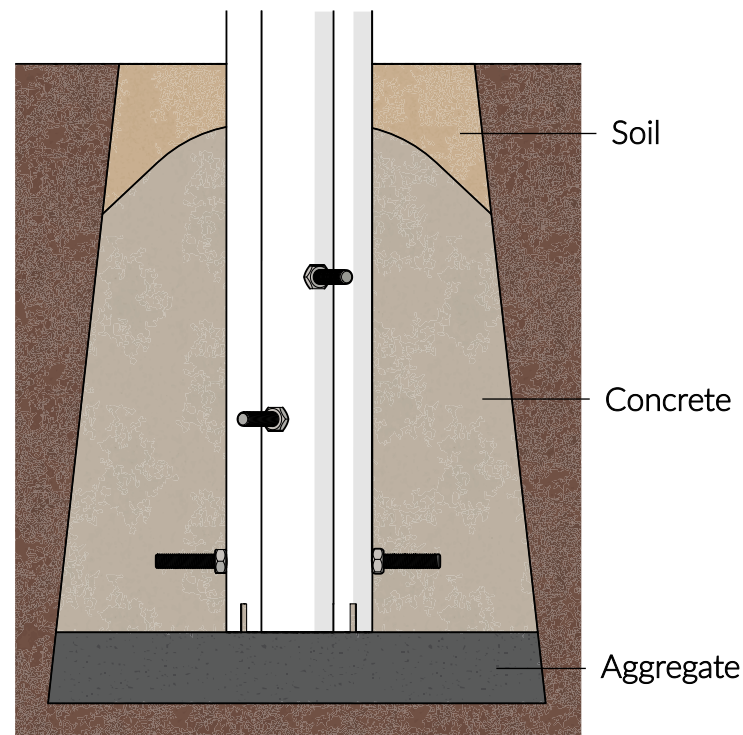

Part Reference	Description
PP-BABL-LGE-GF	Babel Drum (Large) - G-Major (Ground Fix)

70 - 98cm
27.5 - 38.5''

68 - 40cm
27 - 16''

Confirm
height with
client

Check Risk Assessment

Packages

x1

x1

Spirit level

Tape Measure

Not to scale

A		x3
B		x6

1.3

2.

4.

Foundations should not present a hazard

Refer to your local Health & Safety standards

70 - 98cm
27.5 - 38.5"

Use spirit level (not supplied)
Confirm height with client

percussionplay.com

info@percussionplay.com

UK
[01730 235 180](tel:+441730235180)