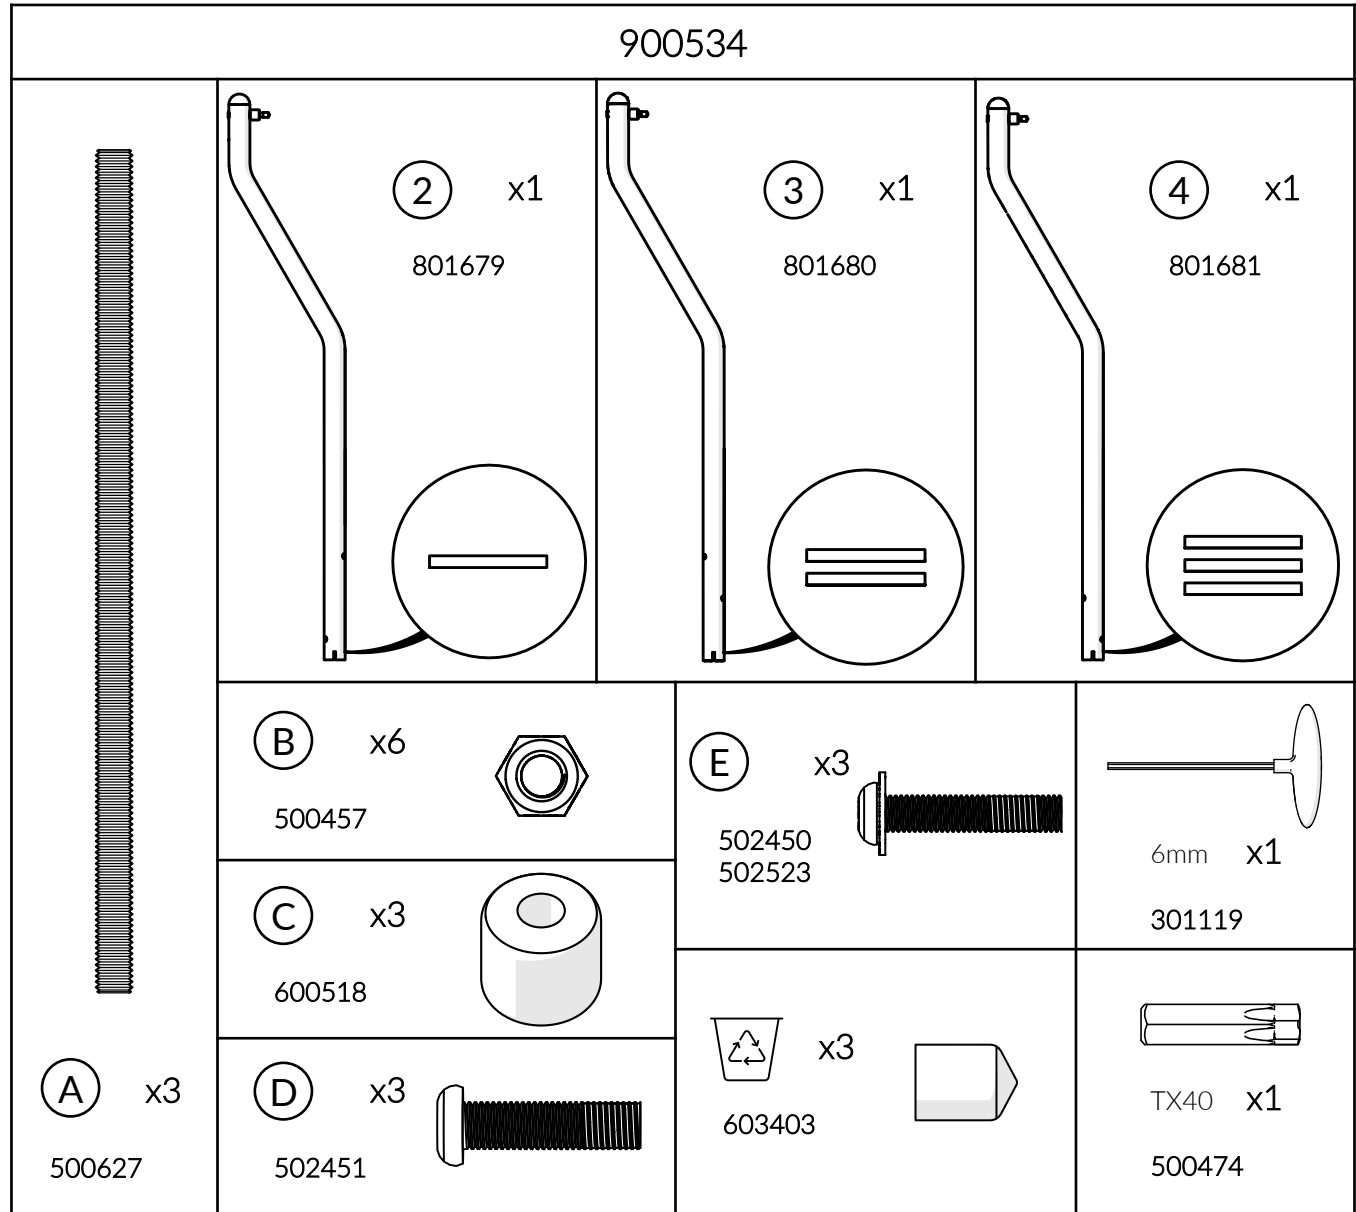

Part Reference	Description
PP-BABL-LGE-GF	Babel Drum (Large) - G-Major (Ground Fix)

70 - 98cm
27.5 - 38.5''

68 - 40cm
27 - 16''

Confirm
height with
client

Check Risk Assessment

Packages

x1

x1

		L	W	H	Weight	Net
x1	900929	47cm / 18.5"	47cm / 18.5"	26cm / 10"	11kg / 24lbs	
x1	900534	140cm / 55"	40cm / 16"	5cm / 2"	10kg / 22lbs	

Tools required (not supplied)

¼" Bit Driver Ratchet

11/16" / 17mm Spanner

Spirit level

Tape Measure

Not to scale

A		x3
B		x6

1.3

2.

4.

Foundations should not present a hazard

Refer to your local Health & Safety standards

70 - 98cm
27.5 - 38.5"

Use spirit level (not supplied)
Confirm height with client

percussionplay.com

info@percussionplay.com

UK
[01730 235 180](tel:+441730235180)