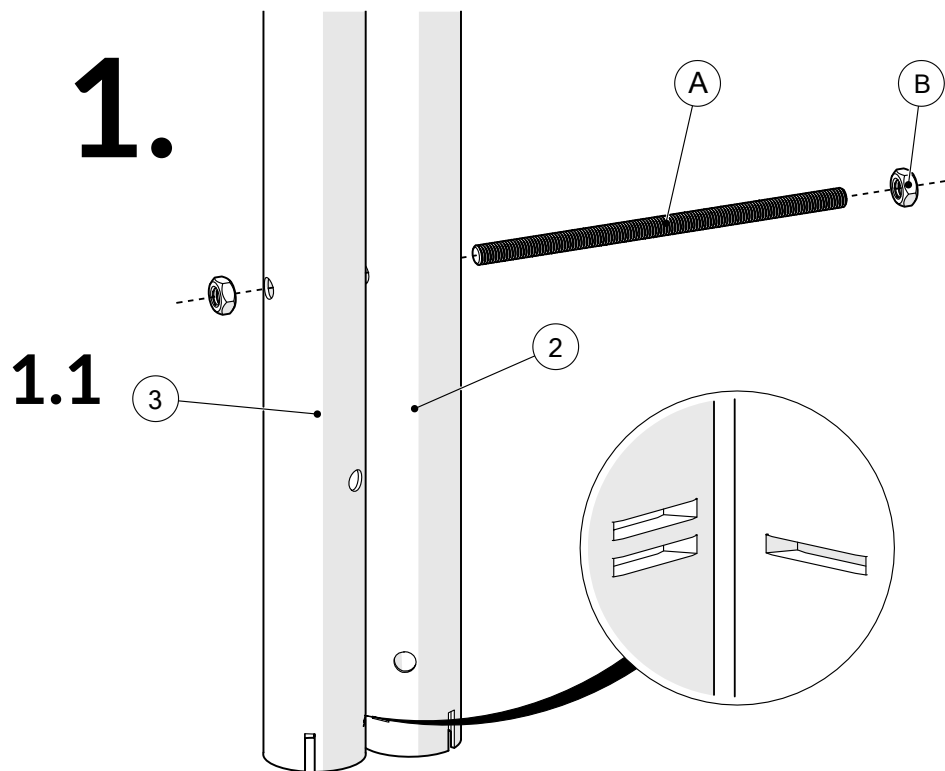

Part Reference	Description
PP-BABL-LGE-GF	Babel Drum (Large) - G-Major (Ground Fix)

70 - 98cm
27.5 - 38.5''

68 - 40cm
27 - 16''

Confirm
height with
client

Check Risk Assessment

Packages

x1

x1

Spirit level

Tape Measure

Not to scale

A		x3
B		x6

1.3

2.

4.

Foundations should not present a hazard

Refer to your local Health & Safety standards

70 - 98cm
27.5 - 38.5"

Use spirit level (not supplied)
Confirm height with client

percussionplay.com

info@percussionplay.com

UK
[01730 235 180](tel:+441730235180)