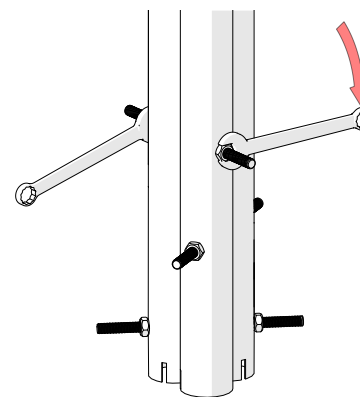

Part Reference	Description
PP-BABL-LGE-GF	Babel Drum (Large) - G-Major (Ground Fix)

70 - 98cm
27.5 - 38.5''

68 - 40cm
27 - 16''

Confirm
height with
client

Check Risk Assessment

Packages

x1

x1

Spirit level

Tape Measure

Not to scale

A		x3
B		x6

1.3

2.

4.

Foundations should not present a hazard

Refer to your local Health & Safety standards

70 - 98cm
27.5 - 38.5"

Use spirit level (not supplied)
Confirm height with client

percussionplay.com

info@percussionplay.com

UK
[01730 235 180](tel:+441730235180)