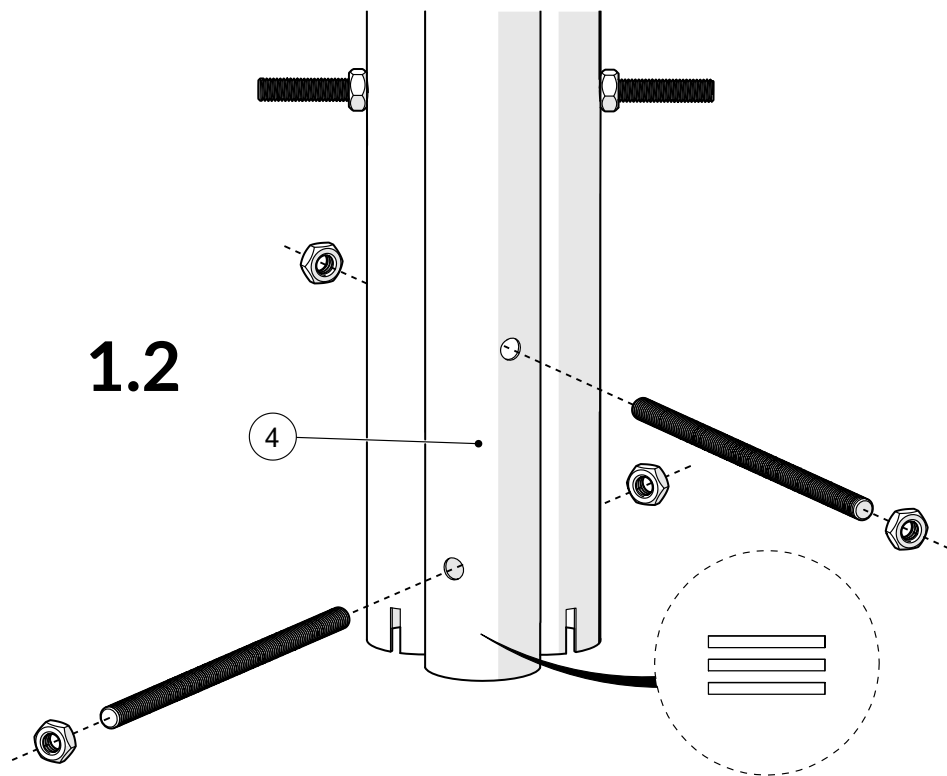

Part Reference	Description
PP-BABL-LGE-GF	Babel Drum (Large) - G-Major (Ground Fix)

70 - 98cm
27.5 - 38.5''

68 - 40cm
27 - 16''

Confirm
height with
client

Check Risk Assessment

Packages

x1

x1

Spirit level

Tape Measure

Not to scale

A		x3
B		x6

1.3

2.

4.

Foundations should not present a hazard

Refer to your local Health & Safety standards

70 - 98cm
27.5 - 38.5"

Use spirit level (not supplied)
Confirm height with client

percussionplay.com

info@percussionplay.com

UK
[01730 235 180](tel:+441730235180)