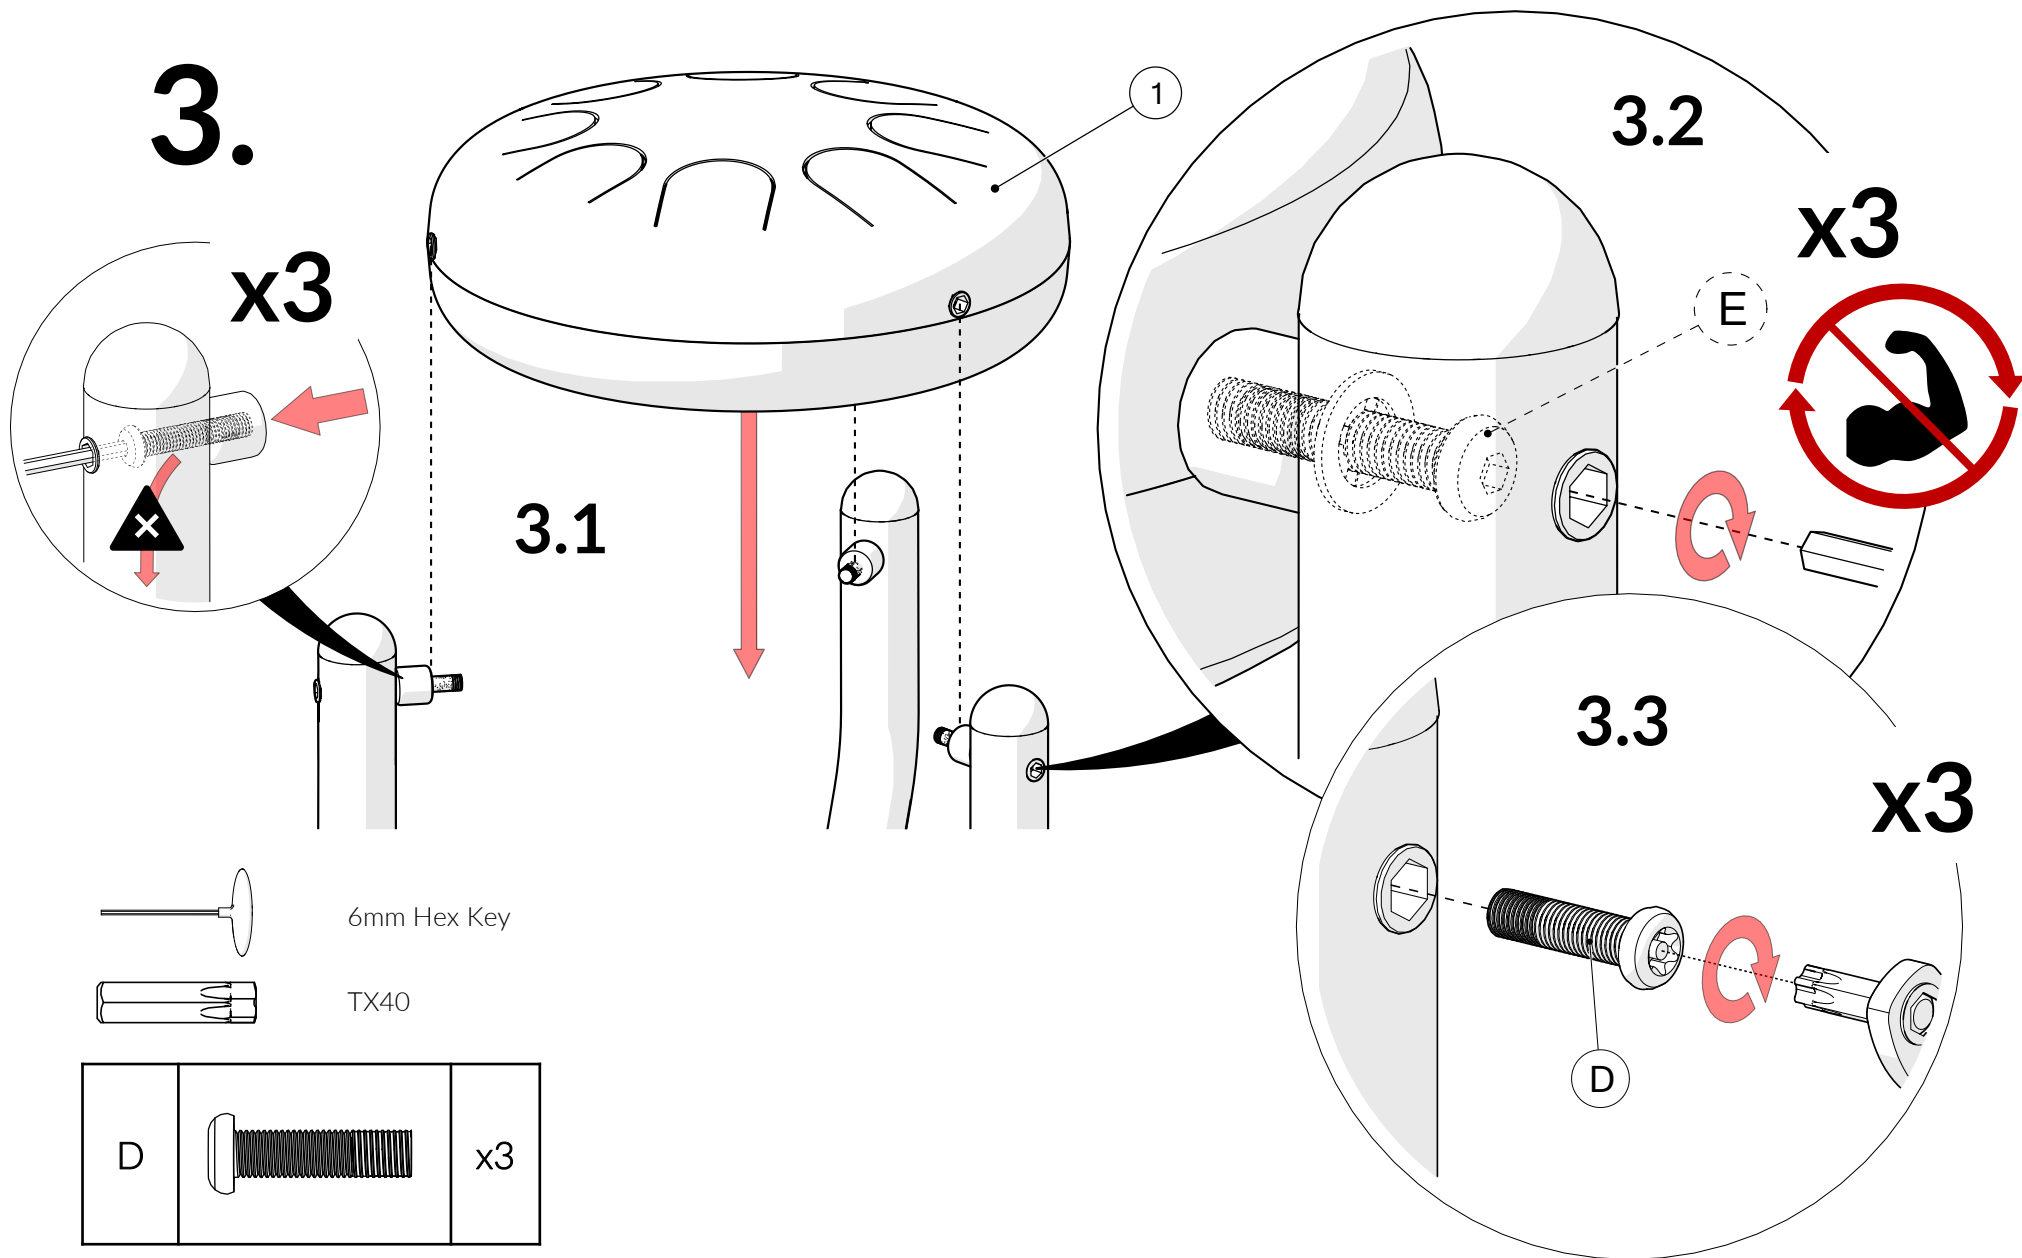

Part Reference	Description
PP-BABL-LGE-GF	Babel Drum (Large) - G-Major (Ground Fix)

70 - 98cm
27.5 - 38.5''

68 - 40cm
27 - 16''

Confirm
height with
client

Check Risk Assessment

Packages

x1

x1

Spirit level

Tape Measure

Not to scale

A		x3
B		x6

1.3

2.

4.

Foundations should not present a hazard

Refer to your local Health & Safety standards

70 - 98cm
27.5 - 38.5"

Use spirit level (not supplied)
Confirm height with client

percussionplay.com

info@percussionplay.com

UK
[01730 235 180](tel:+441730235180)