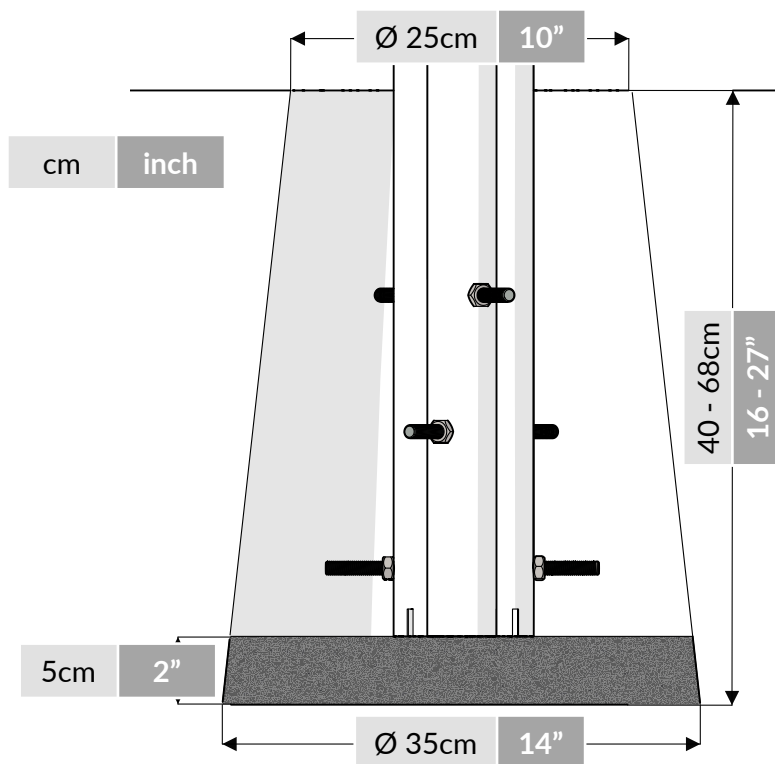

Part Reference	Description
PP-BABL-LGE-GF	Babel Drum (Large) - G-Major (Ground Fix)

70 - 98cm
27.5 - 38.5''

68 - 40cm
27 - 16''

Confirm
height with
client

Check Risk Assessment

Packages

x1

x1

Spirit level

Tape Measure

Not to scale

A		x3
B		x6

1.3

2.

4.

Foundations should not present a hazard

Refer to your local Health & Safety standards

70 - 98cm
27.5 - 38.5"

Use spirit level (not supplied)
Confirm height with client

percussionplay.com

info@percussionplay.com

UK
[01730 235 180](tel:+441730235180)