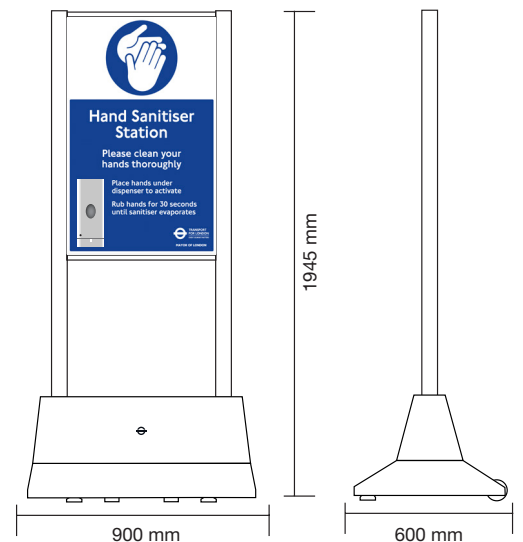

Contact our sales office on **020 8561 4959**, email us at sales@trueform.co.uk or visit www.trueform.co.uk for more information on any of our products

trueform