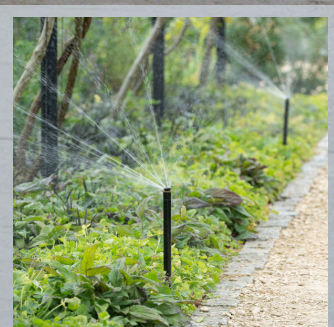

Maintenance

waterscapes LD
WATER FEATURE & IRRIGATION SPECIALISTS

Waterscapes is a major provider of commercial water features & irrigation systems. A key part of the ongoing success of our installations is the planned and reactive maintenance services we provide.

mainten

Irrigation System Maintenance

Whether your irrigation system is within a fully landscaped retail or business park, a residential garden, or a sports turf area, we can help you maintain your system correctly.