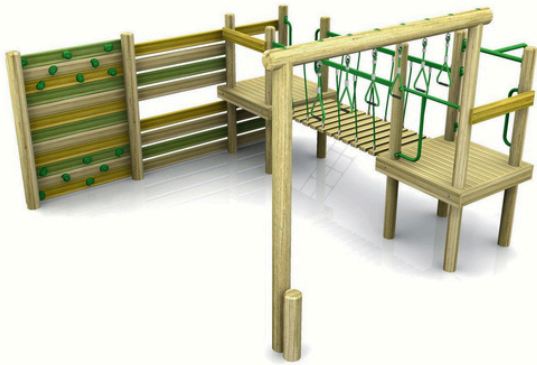

THE YOUNG EXPLORERS RANGE

Designed with an emphasis on maximising play value and incorporating a wide range of physical challenges, the Young Explorer Range of modular play systems is dynamic enough to challenge children of varying abilities within the under seven age group. Each multiplay activity unit combines the finest natural play grade timber with ropes, steps and ramps arranged to replicate tree climbing, rope swinging and crawling. The platforms and space beneath offer significant opportunity for role play and den creation as well as shady spaces.

Scott

SCOTT

Stanley

STANLEY

The Young Explorers Range offers flexibility with units available in various deck heights, including 600mm, 900mm, 1200mm, and 1500mm. This ensures the play structures can be tailored to different developmental stages and play preferences, providing suitable challenges for younger children.