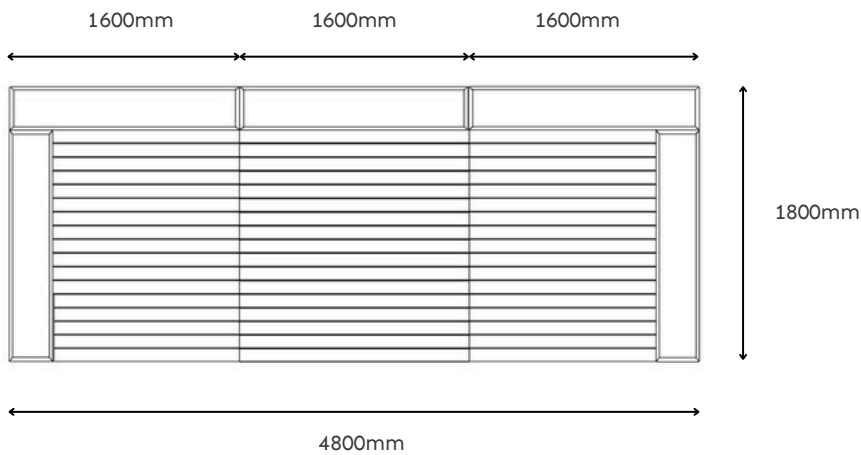

Lavender Range

Product Specification

Available in:

Powder coated galvanised steel

Stained and treated softwood timber

Linked Case Study

Planter construction:

- 2mm powder coated, galvanised steel frame.

Decking construction:

- Galvanised steel frame
- Treated softwood decking
- Adjustable feet

Decking installed as 3 separate sections fixed together on site.

Standard RAL Colour selection:

Turning the grey green®