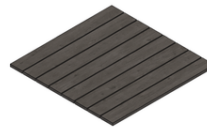

Lavender Range

Product Specification

Available in:

Powder coated galvanised steel

Stained and treated softwood timber

Linked Case Study

Planter construction:

- 2mm powder coated, galvanised steel frame.

Pergola

Solar Roof

Green Roof

Combined

Decking

Chose from a range of decking materials to suit your budget and lifespan needs.

Softwood

Hardwood

Composite

Porcelain Tile

Bike Accessories

Promote active travel with the inclusion of bike pumps, repair stations and stands.

Pump

Repair Stand

Sheffield Stand

M Stand