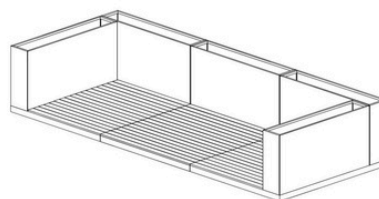

Lavender Range

Product Specification

Available in:

Powder coated galvanised steel

Stained and treated softwood timber

Linked Case Study

Planter construction:

- 2mm powder coated, galvanised steel frame.

Decking construction:

- Galvanised steel frame
- Treated softwood decking
- Adjustable feet

Decking installed as 3 separate sections fixed together on site.

Standard RAL Colour selection:

Turning the grey green®