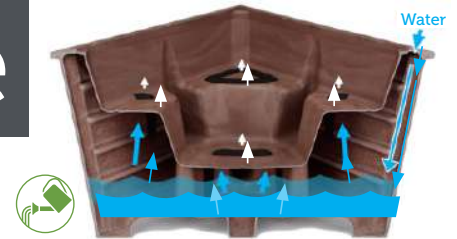

100% Recyclable Plastic Planters

Save time, money and water

All geViews planters feature a **self-watering** reservoir, fitted with capillary matting. This significantly reduces the number of visits needed for watering and ensures a consistent and appropriate level of water is delivered into the compost. Topping up is quick and easy with accessible refilling points.

Built to be tough in the winter ice and summer heat, your plants will look fantastic showcased by our planters. The solid body colour means that any bumps or scratches are less visible. As there are baskets, floor planters and towers available, any type of floral display can now benefit from the advantages of a self-watering planter.

Soft Edge - all edges in contact with your plants have a smooth contour, so flowers flow over the side without resting against sharp corners.

Rain Groove - the unique channel in every geViews planter deflects rainwater away from the sides to reduce stains and keep planters looking smart.