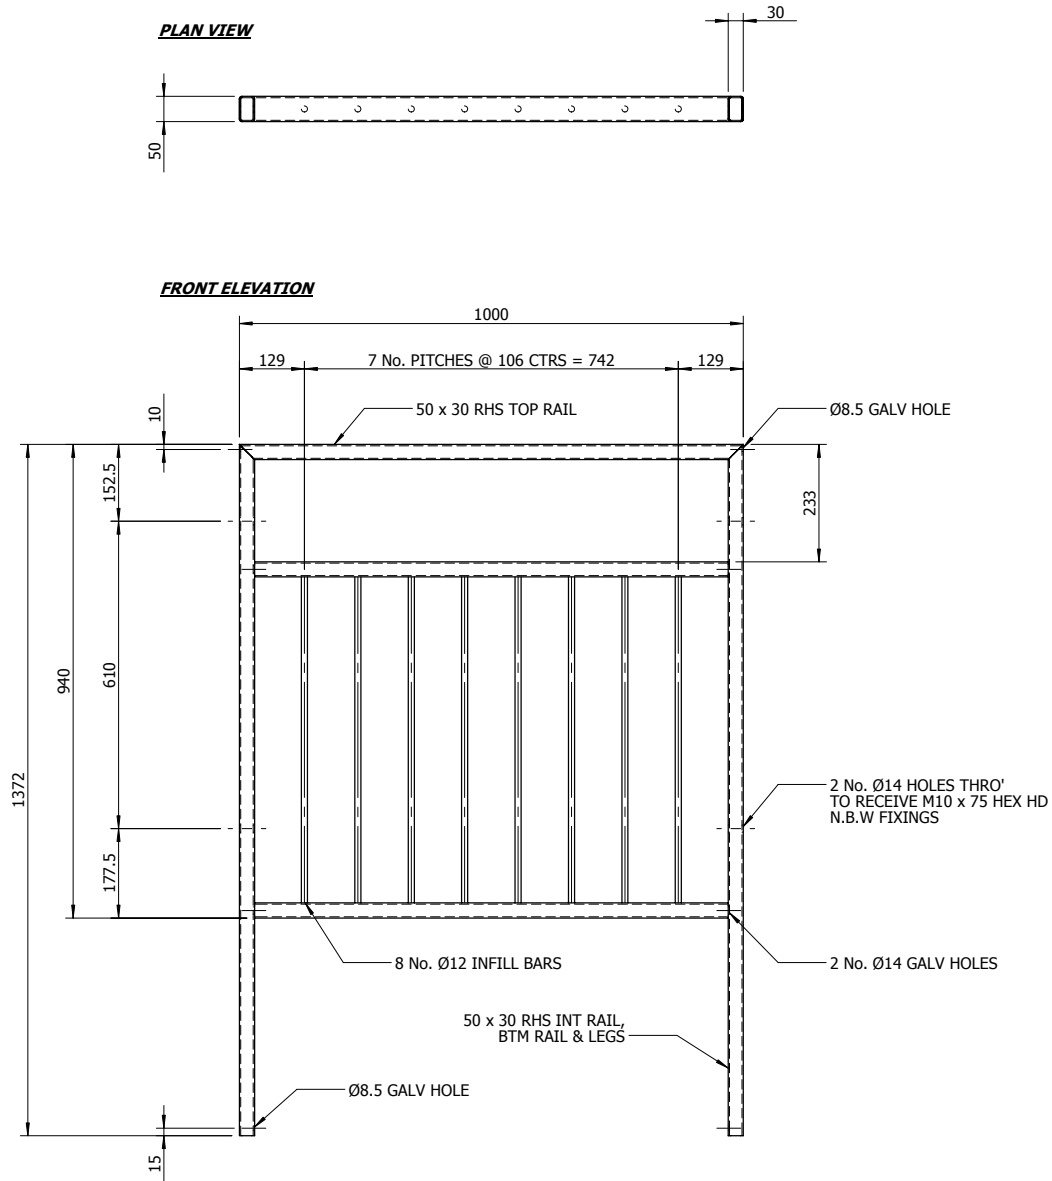

Pedestrian Sight Gap Guardrail

Notes

All Dimensions in Millimetres unless stated otherwise.

Where multiple views are shown 3rd Angle Projection is assumed.

Revisions		
Rev.	Description	Date
1	RE-DRAWN IN NEW FORMAT	13/01/2010

Title

M35 (1000mm) GUARD RAIL PANEL WITH SIGHT GAP

Drg No. 17522-1

Scale: 1:15

Sheet 1 of 1

Drawn By: CTR

Chk'd: mhw

Ref. General Arrangement