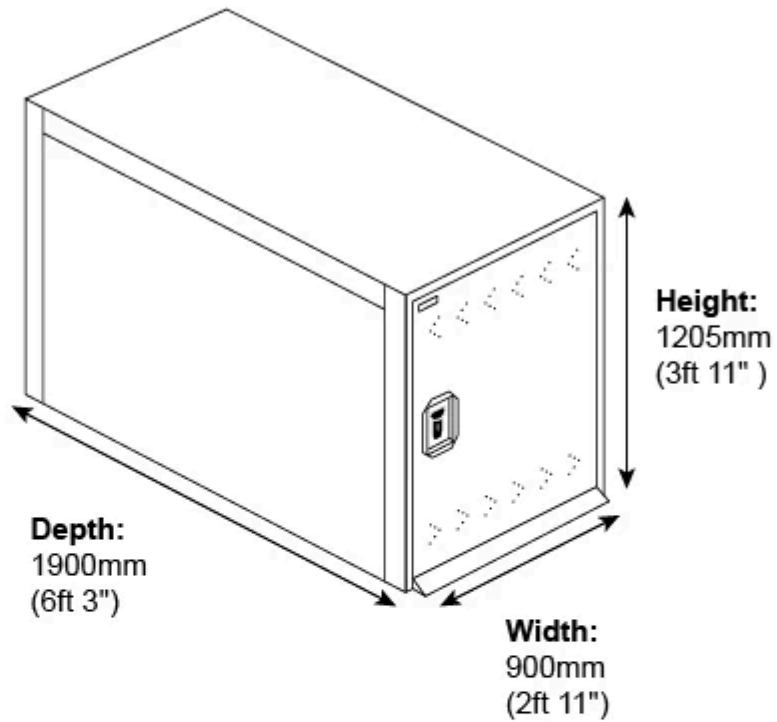

TWIN BIKE LOCKER EXTERNAL MEASUREMENTS

Weight:
99kg (15.8 stone)
Door Aperture:
1115mm (3ft 8") x
800mm (2ft 7")

Door Clearance
850mm (2ft 9")

TWIN BIKE LOCKER INTERNAL MEASUREMENTS

A. Internal Height
1170mm (3ft 10")
B. Internal Depth:
1800mm (5ft 11")
C. Internal Width:
840mm (2ft 9")

TWIN BIKE LOCKER RECOMMENDED BASE SIZE

Base Size:
2000mm (6ft 6") x
1000mm (3ft 3")
Base Depth:
Min. 50mm
Recommended:
Concrete,
Tarmac,
Paving Flags

*ALL MEASUREMENTS ARE APPROXIMATE