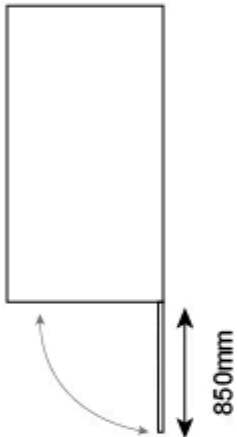

TWIN BIKE LOCKER EXTERNAL MEASUREMENTS

Weight:
99kg (15.8 stone)
Door Aperture:
1115mm (3ft 8") x
800mm (2ft 7")

Door Clearance
850mm (2ft 9")

TWIN BIKE LOCKER INTERNAL MEASUREMENTS

A. Internal Height
1170mm (3ft 10")
B. Internal Depth:
1800mm (5ft 11")
C. Internal Width:
840mm (2ft 9")

TWIN BIKE LOCKER RECOMMENDED BASE SIZE

Base Size:
2000mm (6ft 6") x
1000mm (3ft 3")
Base Depth:
Min. 50mm
Recommended:
Concrete,
Tarmac,
Paving Flags

*ALL MEASUREMENTS ARE APPROXIMATE