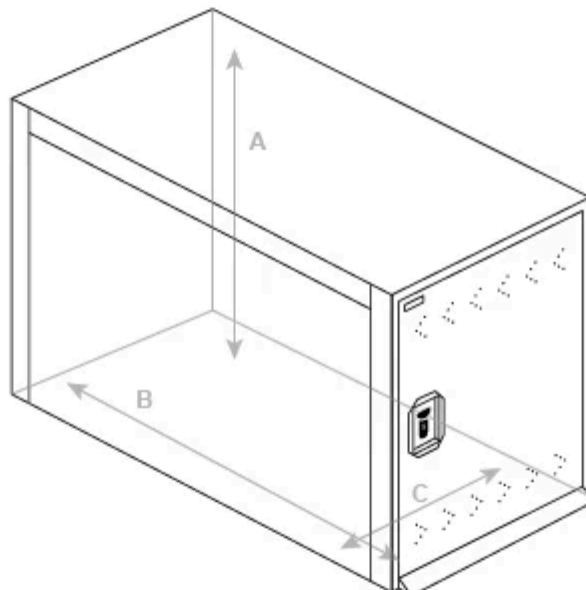

TWIN BIKE LOCKER EXTERNAL MEASUREMENTS

Weight:
99kg (15.8 stone)
Door Aperture:
1115mm (3ft 8") x
800mm (2ft 7")

Door Clearance
850mm (2ft 9")

TWIN BIKE LOCKER INTERNAL MEASUREMENTS

A. Internal Height
1170mm (3ft 10")
B. Internal Depth:
1800mm (5ft 11")
C. Internal Width:
840mm (2ft 9")

TWIN BIKE LOCKER RECOMMENDED BASE SIZE

Base Size:
2000mm (6ft 6") x
1000mm (3ft 3")
Base Depth:
Min. 50mm
Recommended:
Concrete,
Tarmac,
Paving Flags

*ALL MEASUREMENTS ARE APPROXIMATE