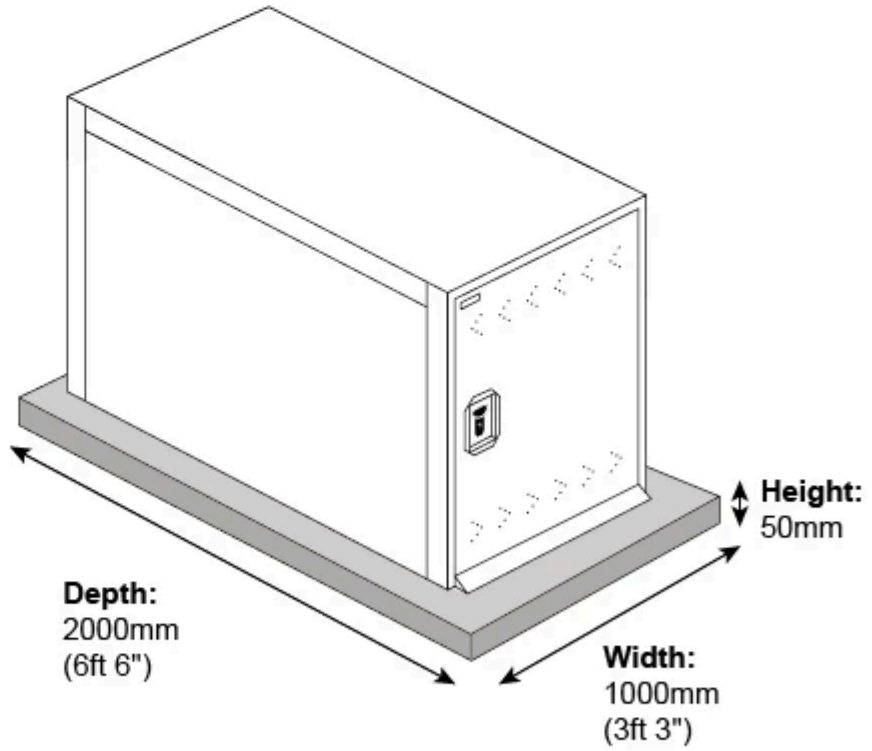

TWIN BIKE LOCKER EXTERNAL MEASUREMENTS

Weight:
99kg (15.8 stone)
Door Aperture:
1115mm (3ft 8") x
800mm (2ft 7")

Door Clearance
850mm (2ft 9")

TWIN BIKE LOCKER INTERNAL MEASUREMENTS

A. Internal Height
1170mm (3ft 10")
B. Internal Depth:
1800mm (5ft 11")
C. Internal Width:
840mm (2ft 9")

TWIN BIKE LOCKER RECOMMENDED BASE SIZE

Base Size:
2000mm (6ft 6") x
1000mm (3ft 3")
Base Depth:
Min. 50mm
Recommended:
Concrete,
Tarmac,
Paving Flags

*ALL MEASUREMENTS ARE APPROXIMATE