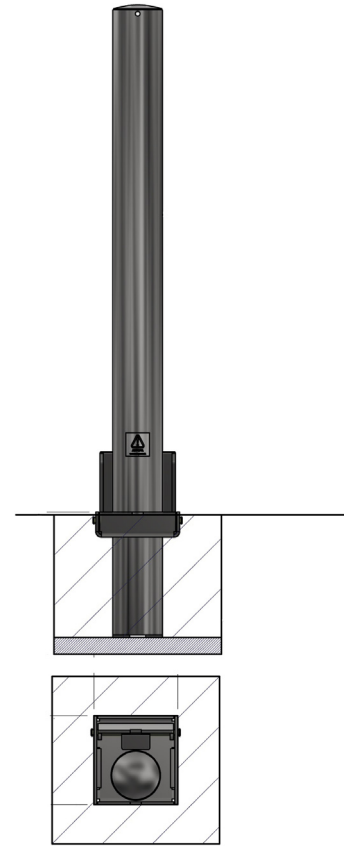

Removable Bollard 900mm Above Ground 48mm - 204mm Diameter Stainless Steel

The Removable Bollard offers an effective, simple and robust way to protect premises and vehicles. Removable Bollards are particularly suitable for locations where occasional access is required, the simple tab and padlock system provides an easy to operate solution for locking the bollard in place. The Removable Bollard is 900mm above ground and is available in a range of outside tube diameter sizes from 48mm through to 204mm. Padlock to secure is available at an extra cost.

The Removable Bollard 900 is ideal for protecting vehicle forecourts, commercial premises, car parks and domestic driveways and can be used in conjunction with fixed bollards as part of a security system for all types of premises.

<u>Part Number</u>	<u>Description</u>	<u>Lift Weight (kg)</u>	<u>Weight (kg)</u>
138 125 051	48mm Stainless Steel - Removable	3kg	7kg
138 125 058	60mm Stainless Steel - Removable	3kg	7kg
138 125 073	76mm Stainless Steel - Removable	4kg	8kg
138 125 086	89mm Stainless Steel - Removable	5kg	9kg
138 125 111	101mm Stainless Steel - Removable	6kg	14kg
138 125 122	114mm Stainless Steel - Removable	7kg	15kg
138 125 125	129mm Stainless Steel - Removable	7kg	15kg
138 125 144	139mm Stainless Steel - Removable	8kg	16kg
138 125 156	154mm Stainless Steel - Removable	9kg	22kg
138 125 172	168mm Stainless Steel - Removable	10kg	23kg
138 125 197	204mm Stainless Steel - Removable	12kg	25kg

Product details

- 900mm (Height above ground)
- 2mm wall thickness
- Socket - 220mm (below ground) - 48mm - 90mm diameter
- Socket - 300mm (below ground) - 101mm - 204mm diameter
- Price excludes padlock to secure