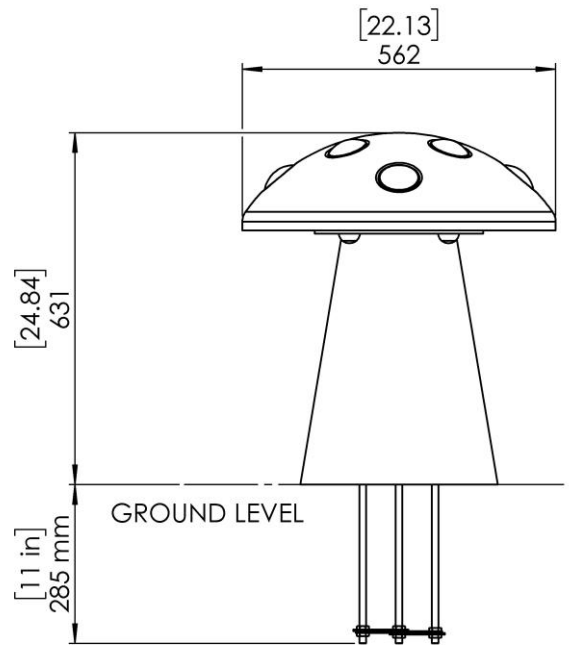

TOADSTOOL (PP-TOAD-SF/GF)

The Toadstool is a hand-played outdoor percussion instrument featuring a single cap with eight press-activated sound spots. Users produce sound by tapping or pressing the white spots on the cap, and no mallets are required. The instrument is designed for installation in outdoor environments and provides intuitive, hands-on interaction within a compact footprint.

Surface fix Ground fix	19 KG / 42 LBS 20 KG / 44 LBS
Material	Dome : LDPE UV15 Plastic Bells : Aluminum Base : HDPE Stem : LDPE UV15 Plastic Fixings : Stainless Steel
Tuning	C-Major Diatonic (C6-C7)
Sound Level Data	50M – 46dB 10m – 53dB <3m – 69dB
Warranty Download	
View On Website	