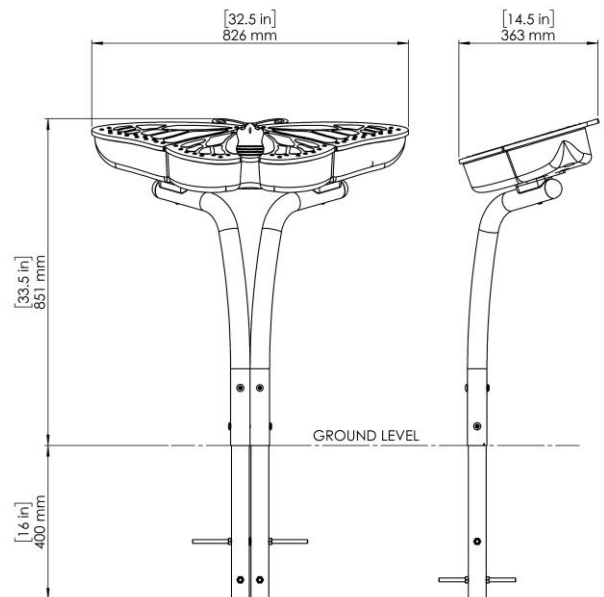

### (PP-BUTT-SF/GF/WF)

The Butterfly is a hand-played outdoor percussion instrument with eight bells housed in four wings. Each wing contains two bells that sound when pressed or pushed. Designed for versatile outdoor installation, it offers intuitive, mallet-free play.

Surface Fix: Ground Fix: Wall Mount	18 KG / 40 LBS 16 KG / 35 LBS 14 KG / 31 LBS
Materials	Base : LDPE UV15 Plastic Bells : Aluminum Wings : HPL Base : LDPE UV15 Plastic Fixings : Stainless Steel
Tuning	C6-C7 Diatonic scale arranged in pairs of parallel fifths.
Sound Level Data	50M – 46dB 10m – 53dB <3m – 69dB
Warranty Download	
View On Website	