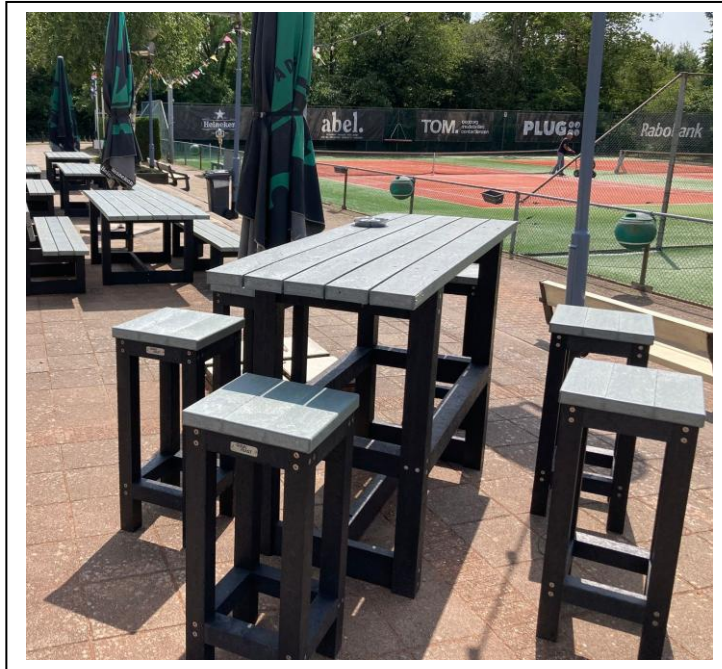

www.goplastic.co.uk

Email: sales@goplastic.co.uk

PRICE LIST 2026

LONDON HIGH TABLE & STOOLS

ALL PRICES ARE EXCLUSIVE OF VAT AND DELIVERY CHARGES

Dimensions Table	Black or Grey	Brown	Green	Beige
180(l) x 64(w) x 110cm	£ 689.00	£ 689.00	£ 699.00	£ 689.00
Dimensions Stool				
36 x 36 x 80(h)cm	£ 350.00	£ 350.00	£ 360.00	£ 350.00
Optional anchorage for table £ 14.00