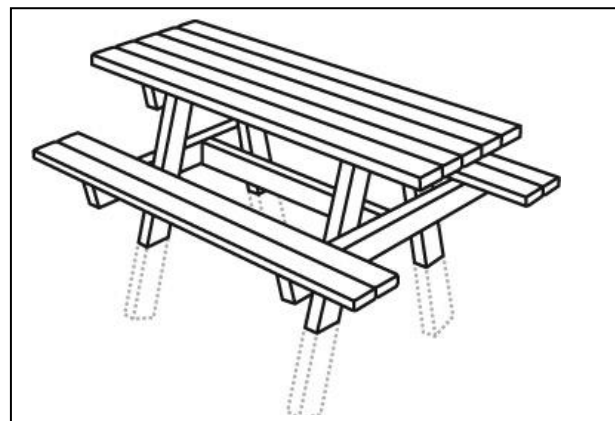

Oslo with extended leg

Oslo picnic tables are available assembled or flat packed except the Oslo XL & any Oslo G (with extended leg), which are flat packed only.