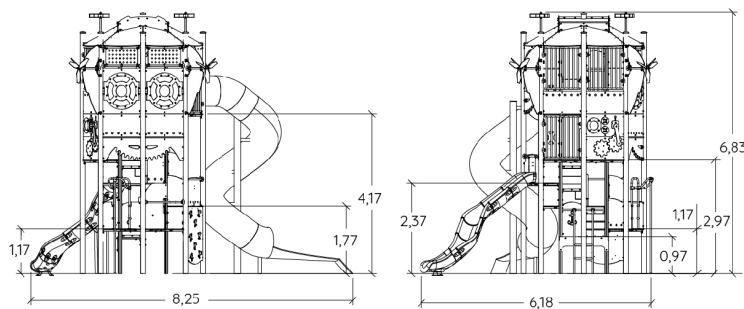

3+

25

2,37m

1 = 6,18m
2 = 8,25m
3 = 6,8m

Physical inclusion
Sensory inclusion
Cognitive inclusion

Play value : **19**

climbing

x1

1	0,97m	5m ²
2	1m	23m ²
3	1,17m	9,5m ²
4	1,77m	10m ²
5	2,37m	16m ²

4

99h00

2.7m³

63.5m²

2960kg

600kg

EN
1176