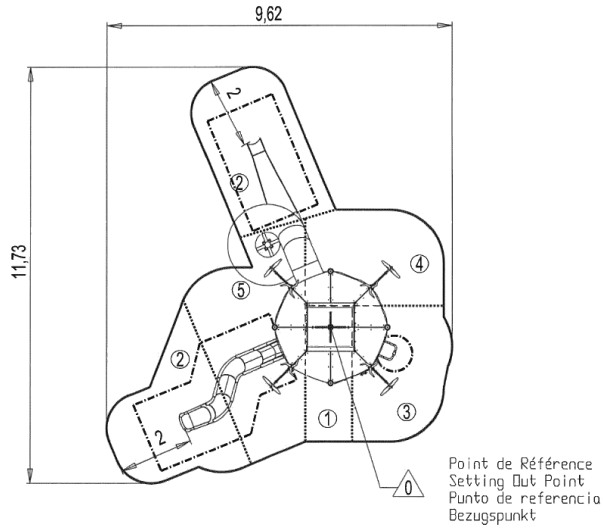

visual stimulation

x3

climbing

x3

Installation of equipment

IMPORTANT: It is essential to refer to the installation instructions for information on the size of the safety areas.

-  Impact area (minimum normative surface)
-  Free space

1	0,97m	5m ²
2	1m	23m ²
3	1,17m	9,5m ²
4	1,77m	10m ²
5	2,37m	16m ²

4

99h00

2.7m³

63.5m²

2960kg

600kg

EN
1176