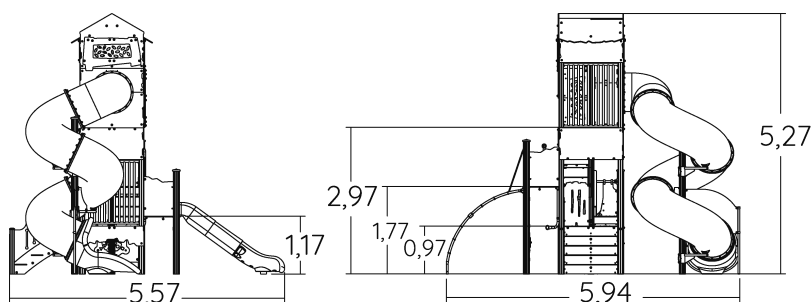

2+

25

1,77m

1 = 5,94m
2 = 5,55m
3 = 5,27m

Physical inclusion
Sensory inclusion
Cognitive inclusion

Play value : **14**

role play

x1

climbing

x3

Installation of equipment

IMPORTANT: It is essential to refer to the installation instructions for information on the size of the safety areas.

-  Impact area (minimum normative surface)
-  Free space