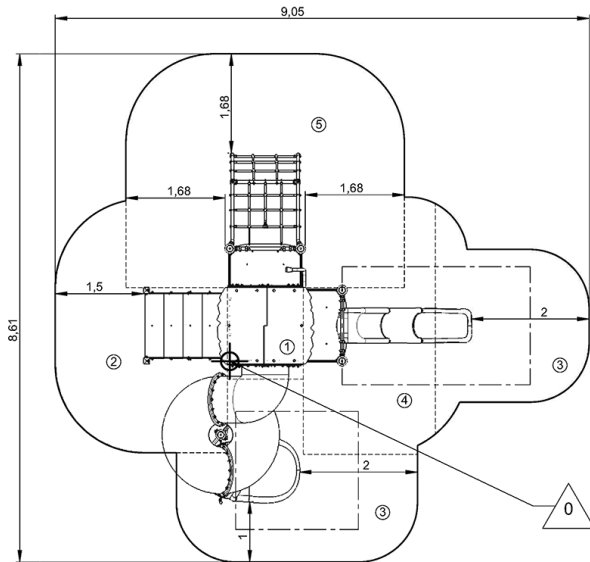

climbing

x3

Installation of equipment

IMPORTANT: It is essential to refer to the installation instructions for information on the size of the safety areas.

-  Impact area (minimum normative surface)
-  Free space

1	0,6m	2m ²
2	0,97m	9m ²
3	1m	16m ²
4	1,17m	7,5m ²
5	1,77m	18m ²

2

45h00

1.4m³

52.5m²

1371kg

41kg

EN
1176