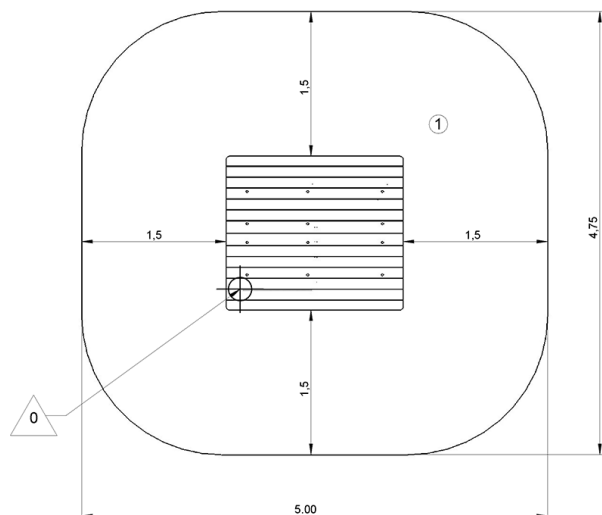

 **1+**
 **10**
 **0,6m**

 1 = 1,9m
 2 = 1,65m
 3 = 1,8m

Physical inclusion
Sensory inclusion
Cognitive inclusion

Play value :

8

role play	meeting	resting	handling	hiding	taking shelter	tactile stimulation
						
x1	x1	x2	x1	x1	x1	x1

Installation of equipment

IMPORTANT: It is essential to refer to the installation instructions for information on the size of the safety areas.

-  Impact area (minimum normative surface)
-  Free space

		
1	<0,6m	21m ²