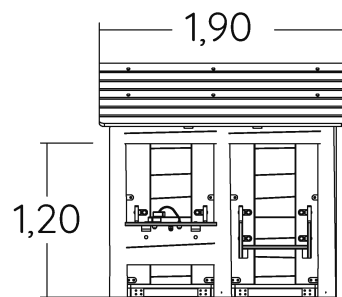

 **1+**
 **10**
 **0,6m**

 1 = 1,9m
 2 = 1,65m
 3 = 1,8m

Physical inclusion
Sensory inclusion
Cognitive inclusion

Play value :

8

role play	meeting	resting	handling	hiding	taking shelter	tactile stimulation
						
x1	x1	x2	x1	x1	x1	x1

Installation of equipment

IMPORTANT: It is essential to refer to the installation instructions for information on the size of the safety areas.

-  Impact area (minimum normative surface)
-  Free space

		
1	<0,6m	21m ²

2

7h00

0m³

21m²

450kg

448kg

EN
1176