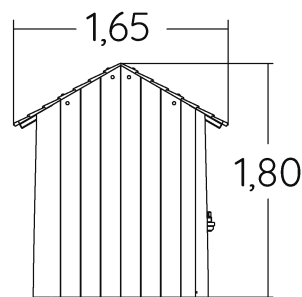

 **1+**
 **10**
 **0,6m**

 1 = 1,9m
 2 = 1,65m
 3 = 1,8m

Physical inclusion
Sensory inclusion
Cognitive inclusion

Play value :

8

role play	meeting	resting	handling	hiding	taking shelter	tactile stimulation
						
x1	x1	x2	x1	x1	x1	x1

Installation of equipment

IMPORTANT: It is essential to refer to the installation instructions for information on the size of the safety areas.

-  Impact area (minimum normative surface)
-  Free space

		
1	<0,6m	21m ²