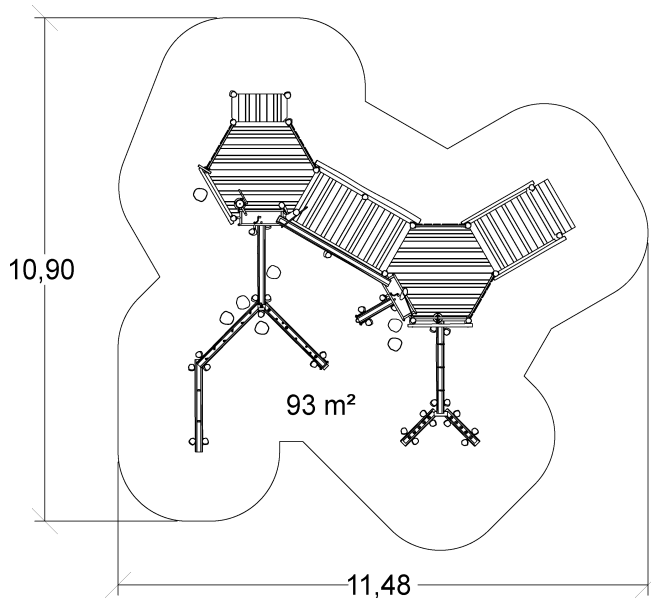

visual stimulation

x1

climbing

x1

getting across

x1

Installation of equipment

IMPORTANT: It is essential to refer to the installation instructions for information on the size of the safety areas.

-  Impact area (minimum normative surface)
-  Free space

		
1	<0,6m	93m ²

0

0m³

93m²

-

-

EN
1176