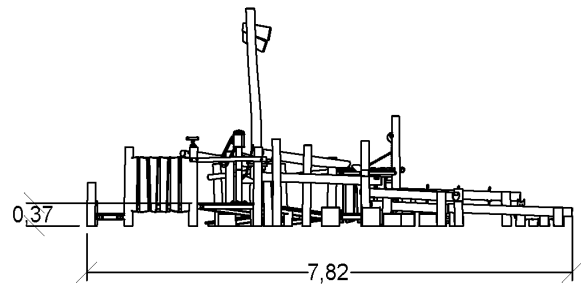

2+

35

0,6m

1 = 8,32m
2 = 7,82m
3 = 3,5m

Physical inclusion
Sensory inclusion
Cognitive inclusion

Sold without a pump

Play value :

18