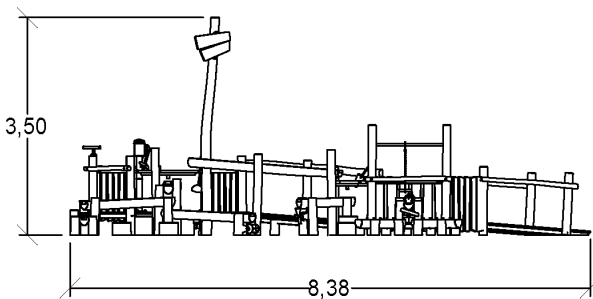

2+

35

0,6m

1 = 8,32m
2 = 7,82m
3 = 3,5m

Physical inclusion
Sensory inclusion
Cognitive inclusion

Sold without a pump

Play value :

18