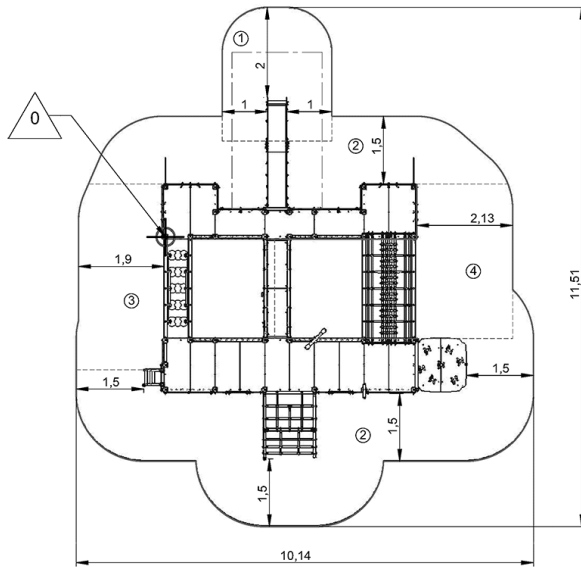

3+

45

2,5m

1 = 8,01m
2 = 7,15m
3 = 3,86m

Physical inclusion
Sensory inclusion
Cognitive inclusion

Play value : **31**

climbing x1	role play x1	sliding x1	meeting x1	handling x1	crawling x2	hiding x4	balancing x2
taking shelter x4	sound stimulation x1	tactile stimulation x1	visual stimulation x5	climbing x2	getting across x5		

Installation of equipment

IMPORTANT: It is essential to refer to the installation instructions for information on the size of the safety areas.

-  Impact area (minimum normative surface)
-  Free space

1	1m	7m ²
2	1,37m	48,5m ²
3	2,1m	13m ²
4	2,5m	14,5m ²

3

21h00

0.9m³

83m²

2037kg

33kg

EN
1176