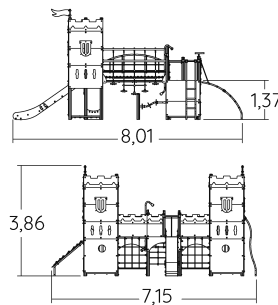

3+

45

2,5m

1 = 8,01m
2 = 7,15m
3 = 3,86m

Physical inclusion
Sensory inclusion
Cognitive inclusion

Play value : **31**

climbing x1	role play x1	sliding x1	meeting x1	handling x1	crawling x2	hiding x4	balancing x2
taking shelter x4	sound stimulation x1	tactile stimulation x1	visual stimulation x5	climbing x2	getting across x5		

Installation of equipment

IMPORTANT: It is essential to refer to the installation instructions for information on the size of the safety areas.

-  Impact area (minimum normative surface)
-  Free space

1	1m	7m ²
2	1,37m	48,5m ²
3	2,1m	13m ²
4	2,5m	14,5m ²

3

21h00

0.9m³

83m²

2037kg

33kg

EN
1176