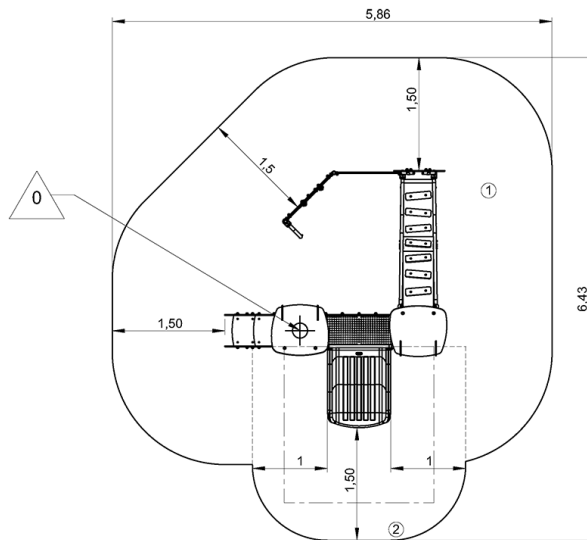

0.5+

19

1m

1 = 3,43m
2 = 2,93m
3 = 2,12m

Physical inclusion
Sensory inclusion
Cognitive inclusion

Play value : **23**

role play	sliding	meeting	handling	crawling	hiding	taking shelter	tactile stimulation
x1	x1	x1	x4	x3	x1	x2	x4
visual stimulation	climbing	getting across					
x2	x2	x2					

Installation of equipment

IMPORTANT: It is essential to refer to the installation instructions for information on the size of the safety areas.

-  Impact area (minimum normative surface)
-  Free space

		
1	0,6m	23,5m ²
2	1m	7m ²

2

08h00

0.36m³

30.5m²

337kg

54kg

EN
1176