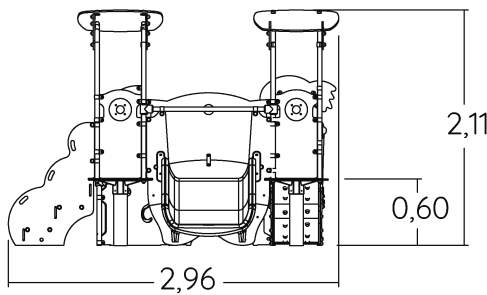

0.5+

19

1m

1 = 3,43m
2 = 2,93m
3 = 2,12m

Physical inclusion
Sensory inclusion
Cognitive inclusion

Play value : **23**

role play	sliding	meeting	handling	crawling	hiding	taking shelter	tactile stimulation
x1	x1	x1	x4	x3	x1	x2	x4
visual stimulation	climbing	getting across					
x2	x2	x2					

Installation of equipment

IMPORTANT: It is essential to refer to the installation instructions for information on the size of the safety areas.

-  Impact area (minimum normative surface)
-  Free space

		
1	0,6m	23,5m ²
2	1m	7m ²

2

08h00

0.36m³

30.5m²

337kg

54kg

EN
1176