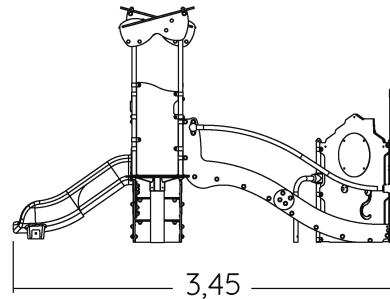

0.5+

19

1m

1 = 3,43m
2 = 2,93m
3 = 2,12m

Physical inclusion
Sensory inclusion
Cognitive inclusion

Play value : **23**

role play	sliding	meeting	handling	crawling	hiding	taking shelter	tactile stimulation
x1	x1	x1	x4	x3	x1	x2	x4
visual stimulation	climbing	getting across					
x2	x2	x2					

Installation of equipment

IMPORTANT: It is essential to refer to the installation instructions for information on the size of the safety areas.

-  Impact area (minimum normative surface)
-  Free space

		
1	0,6m	23,5m ²
2	1m	7m ²

2

08h00

0.36m³

30.5m²

337kg

54kg

EN
1176