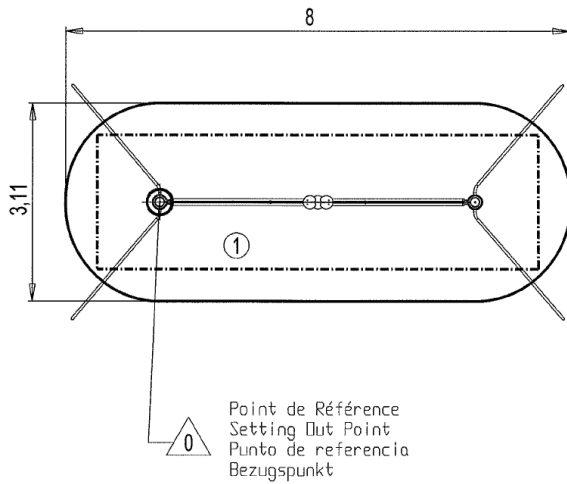

balancing

x1

Installation of equipment

IMPORTANT: It is essential to refer to the installation instructions for information on the size of the safety areas.

-  Impact area (minimum normative surface)
-  Free space

		
1	1,50m	23m ²

2

08h00

0.23m³

23m²

152kg

48kg

EN
1176