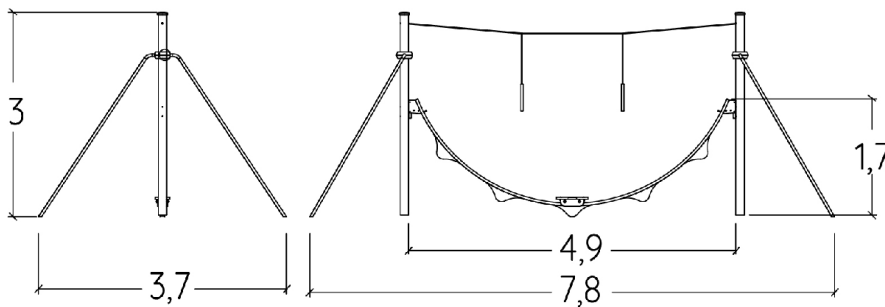

6+

1

1,5m

1 = 7,8m
2 = 3,7m
3 = 3m

Physical inclusion
Sensory inclusion
Cognitive inclusion

ECO materials

Play value :

5

balancing

x1

Installation of equipment

IMPORTANT: It is essential to refer to the installation instructions for information on the size of the safety areas.

-  Impact area (minimum normative surface)
-  Free space

		
1	1,50m	23m ²

2

08h00

0.23m³

23m²

152kg

48kg

EN
1176