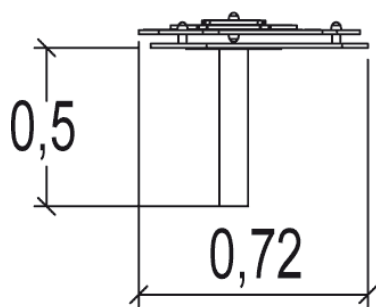

1+

3

0m

1 = 0,76m
2 = 0,72m
3 = 0,59m

Physical inclusion
Sensory inclusion
Cognitive inclusion

Play value :

4

meeting

IMPORTANT: It is essential to refer to the installation instructions for information on the size of the safety areas.

-  Impact area (minimum normative surface)
-  Free space

| | | |
|---|---|---|
| |  |  |
| 1 | 0m | 12m ² |

2

00h45

0.05m³

12m²

24kg

10kg

EN
1176