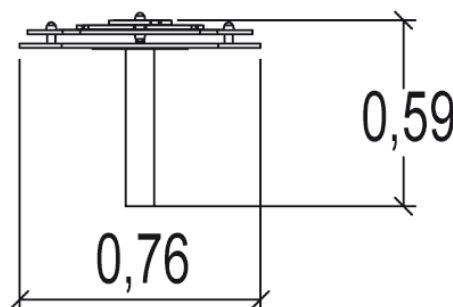

1+

3

0m

1 = 0,76m
2 = 0,72m
3 = 0,59m

Physical inclusion
Sensory inclusion
Cognitive inclusion

Play value :

4

meeting

IMPORTANT: It is essential to refer to the installation instructions for information on the size of the safety areas.

-  Impact area (minimum normative surface)
-  Free space

| | | |
|---|---|---|
| |  |  |
| 1 | 0m | 12m ² |

2

00h45

0.05m³

12m²

24kg

10kg

EN
1176