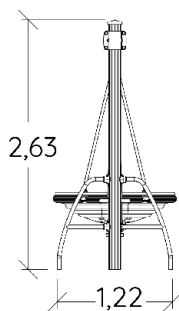

1+

7

1,55m

1 = 6,36m
2 = 1,22m
3 = 2,63m

Physical inclusion
Sensory inclusion
Cognitive inclusion

Play value : **7**

meeting

x1

resting

x3

swinging

x3

Installation of equipment

IMPORTANT: It is essential to refer to the installation instructions for information on the size of the safety areas.

-  Impact area (minimum normative surface)
-  Free space

1	1,4m	21,5m ²
2	1,55m	17,5m ²
3	1,4m	24,5m ²
4	1,55m	20,5m ²

2

5h00

0.92m³

39m²

244kg

43kg

EN
1176