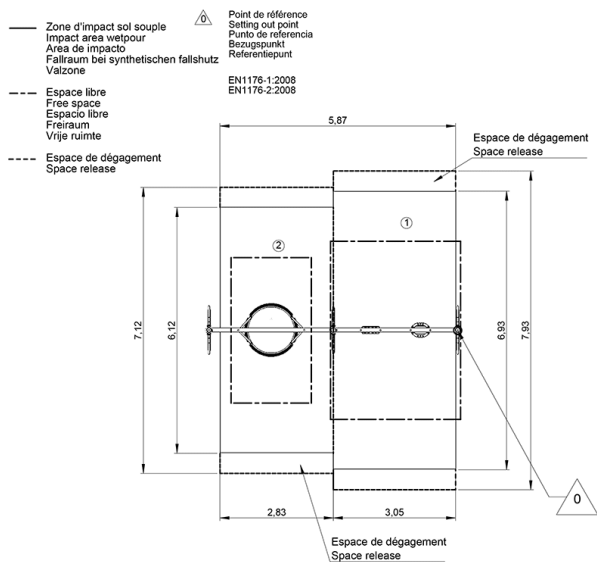

resting

x3

swinging

x3

Installation of equipment

IMPORTANT: It is essential to refer to the installation instructions for information on the size of the safety areas.

-  Impact area (minimum normative surface)
-  Free space

1	1,4m	21,5m ²
2	1,55m	17,5m ²
3	1,4m	24,5m ²
4	1,55m	20,5m ²

2

5h00

0.92m³

39m²

244kg

43kg

EN
1176