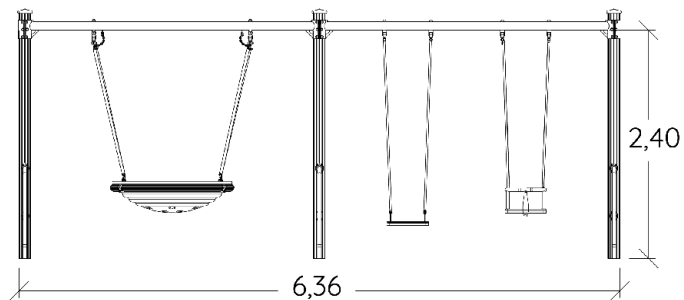

1+

7

1,55m

1 = 6,36m
2 = 1,22m
3 = 2,63m

Physical inclusion
Sensory inclusion
Cognitive inclusion

Play value : **7**

meeting

x1

resting

x3

swinging

x3

Installation of equipment

IMPORTANT: It is essential to refer to the installation instructions for information on the size of the safety areas.

-  Impact area (minimum normative surface)
-  Free space

1	1,4m	21,5m ²
2	1,55m	17,5m ²
3	1,4m	24,5m ²
4	1,55m	20,5m ²

2

5h00

0.92m³

39m²

244kg

43kg

EN
1176