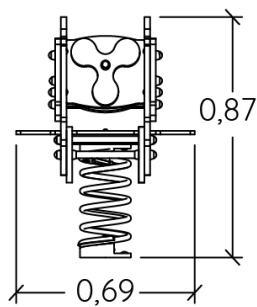

0.5-5

1

0,6m

1 = 0,78m  
2 = 0,69m  
3 = 0,87m

Physical inclusion  
Sensory inclusion  
Cognitive inclusion

Play value :

3

role play

## Installation of equipment

**IMPORTANT:** It is essential to refer to the installation instructions for information on the size of the safety areas.

-  Impact area (minimum normative surface)
-  Free space