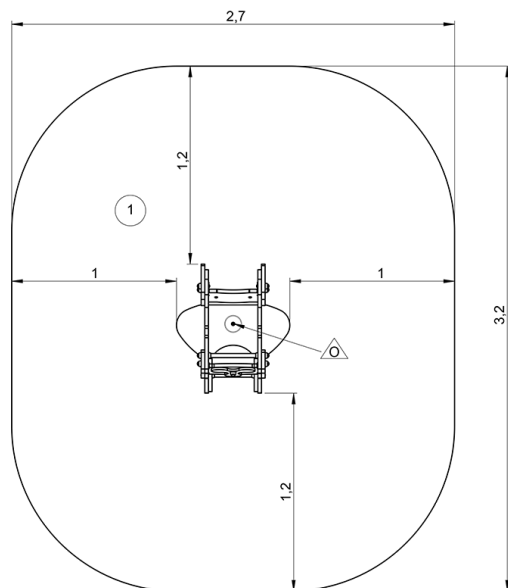

0.5-5

1

0,6m

1 = 0,78m  
2 = 0,69m  
3 = 0,87m

Physical inclusion  
Sensory inclusion  
Cognitive inclusion

Play value :

3

role play

## Installation of equipment

**IMPORTANT:** It is essential to refer to the installation instructions for information on the size of the safety areas.

-  Impact area (minimum normative surface)
-  Free space

		
1	0,6m	8m <sup>2</sup>

1

01h00

0m<sup>3</sup>

8m<sup>2</sup>

40kg

11kg

EN  
1176