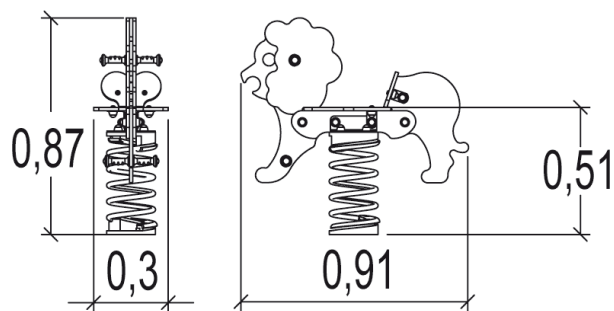

 2+
  1
  0,6m
 
 1 = 0,91m  
 2 = 0,3m  
 3 = 0,87m

Physical inclusion  
Sensory inclusion  
Cognitive inclusion

**Play value :** 3

role play

balancing

Oscillate

x1

x1

## Installation of equipment

**IMPORTANT:** It is essential to refer to the installation instructions for information on the size of the safety areas.

-  Impact area (minimum normative surface)
-  Free space

		
1	0,6m	7m <sup>2</sup>

1

01h00

0m<sup>3</sup>

7m<sup>2</sup>

29kg

10kg

EN  
1176