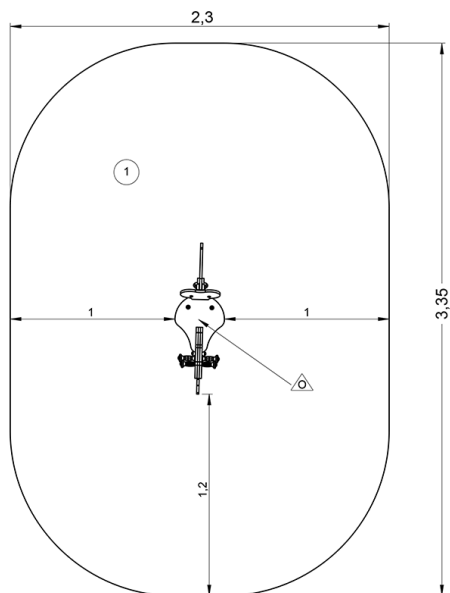

 2+
  1
  0,6m
 
 1 = 0,91m  
 2 = 0,3m  
 3 = 0,87m

Physical inclusion  
Sensory inclusion  
Cognitive inclusion

**Play value :** 3

role play

balancing

Oscillate

x1

x1

x1

## Installation of equipment

**IMPORTANT:** It is essential to refer to the installation instructions for information on the size of the safety areas.

-  Impact area (minimum normative surface)
-  Free space