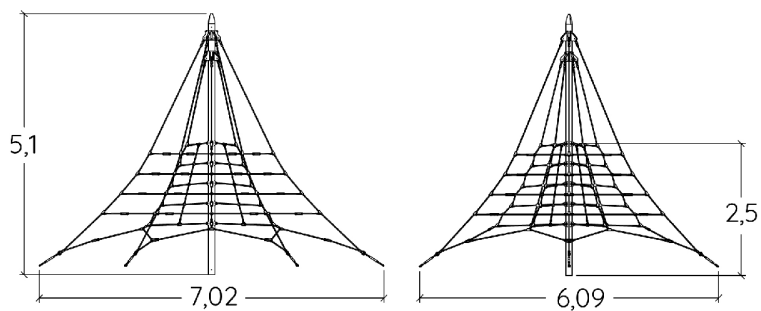

5+

15

2,5m

1 = 6,08m
2 = 7,02m
3 = 5,01m

Physical inclusion
Sensory inclusion
Cognitive inclusion

Play value :

5

meeting

x1

Installation of equipment

IMPORTANT: It is essential to refer to the installation instructions for information on the size of the safety areas.

-  Impact area (minimum normative surface)
-  Free space

		
1	1,1m	32,5m ²
2	2,5m	38,5m ²

4

03h00

3.5m³

71m²

187kg

158kg

EN
1176