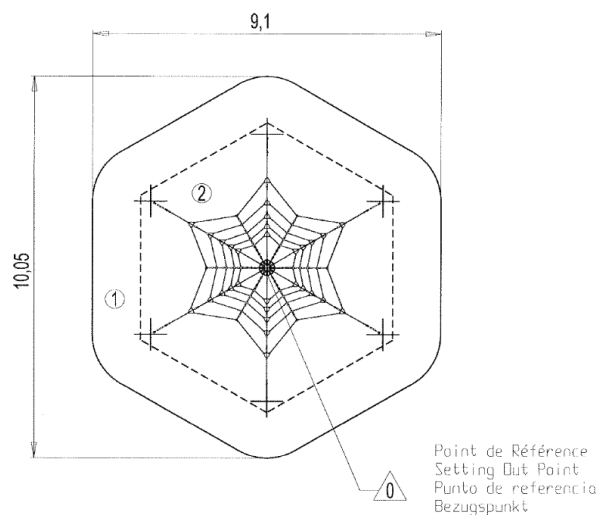

x1

hanging

x1

balancing

x1

climbing

x1

getting across

x1

Installation of equipment

IMPORTANT: It is essential to refer to the installation instructions for information on the size of the safety areas.

-  Impact area (minimum normative surface)
-  Free space

		
1	1,1m	32,5m ²
2	2,5m	38,5m ²

4

03h00

3.5m³

71m²

187kg

158kg

EN
1176